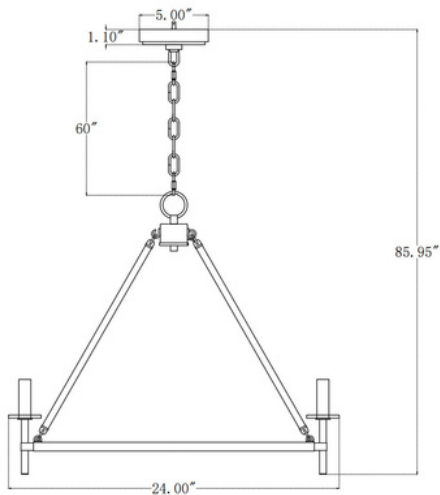

Light Source

Lamp Not Included

Lamp Type: B10

Incandescent or LED

Number of bulbs: 6

Max Wattage/Range: 60W

Voltage: 120

Socket Type: E12 CAND BASE

Mounting / Installations

Plug-in Mounting System

Lead Wire Length: 72"

Wire Type: SPT-1 105°C

Location Rating: Damp

Luminaire Support: Max. 50 lbs

SkyPlug: SPU-3L

SkyOutlet: SR-3L