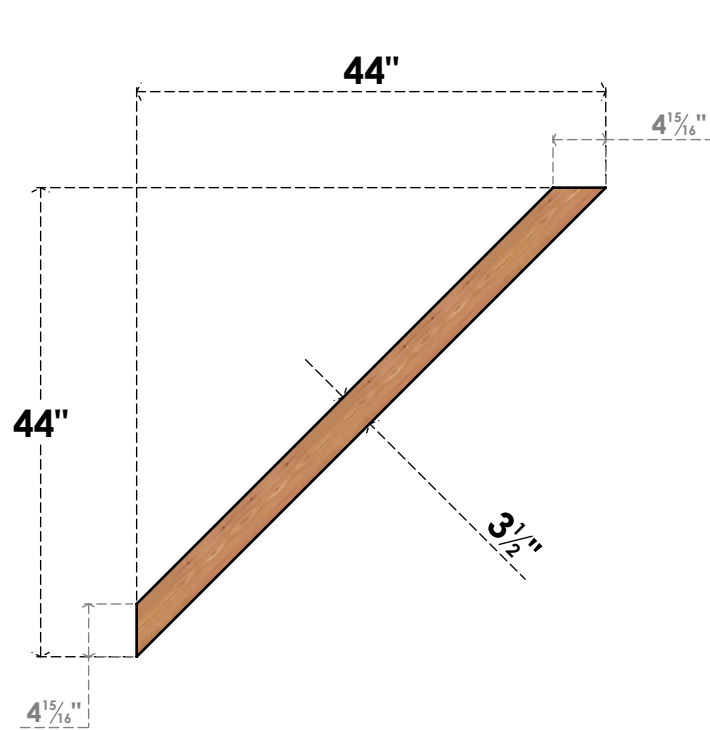

# BRC04X44X44TRA00SWR

3 1/2"W X 44"D X 44"H TRADITIONAL SMOOTH BRACE, WESTERN RED CEDAR

**SIDE**

**FRONT**

**EKENA MILLWORK**  
 2300 WEST MAIN ST.  
 CLARKSVILLE, TX 75426  
 TOLL FREE: 866-607-0453  
 WWW.EKENAMILLWORK.COM