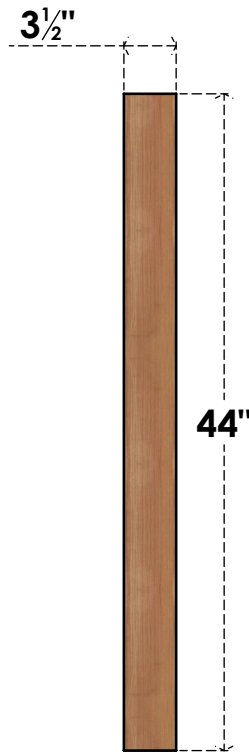

# BRC04X44X44TRA00SWR

3 1/2"W X 44"D X 44"H TRADITIONAL SMOOTH BRACE, WESTERN RED CEDAR

**SIDE**

**FRONT**

**EKENA MILLWORK**  
 2300 WEST MAIN ST.  
 CLARKSVILLE, TX 75426  
 TOLL FREE: 866-607-0453  
 WWW.EKENAMILLWORK.COM

**NOTES**

1. INSTALLATION TO BE COMPLETED IN ACCORDANCE WITH MANUFACTURER'S SPECIFICATIONS.
2. DRAWING MAY NOT BE TO SCALE
3. THIS DRAWING IS INTENDED FOR DESIGN AND PLANNING PURPOSES ONLY.
4. ALL INFORMATION CONTAINED HEREIN WAS CURRENT AT THE TIME OF DEVELOPMENT BUT MUST BE REVIEWED AND APPROVED BY THE PRODUCT MANUFACTURER TO BE CONSIDERED ACCURATE.
5. PRODUCTS ARE NOT KILN DRIED. THIS ITEM IS UNIQUE AND WILL CONTAIN THE NATURAL VARIATIONS THAT THE WOOD SPECIES OFFERS. THIS MAY RESULT IN VARIATIONS UP TO 1/4"