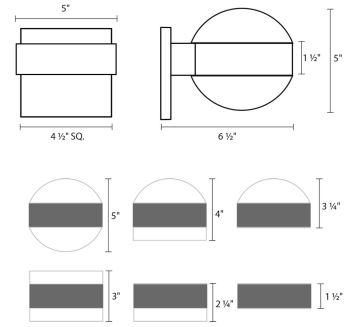

Project:

REALS Up/Down LED Sconce Spec Sheet

SKU: 7302.FW.FH.98-WL Learn more at:
<https://sonnemanlight.com/real-up-2fdown-led-sconce>

Description: Consider the possibilities of the nearly unlimited opportunities to configure REALS sconces, with lenses and caps, for a variety of LED illuminating possibilities. Also available as a [Downlight Sconce](#), [Surface Mount](#), [Bollard](#), and [Double Bollard](#).

Type #:

Dimensions

Height:	3.25"
Width:	5"
Extends:	6.5"
Minimum Extension:	6.5"
Maximum Extension:	6.5"
Canopy/Backplate/Base Width:	4.5
Canopy/Backplate/Base Depth:	0.5
Canopy/Backplate/Base Height:	4.5

Installation

Installation:	Licensed electrician required
Installation Orientation:	Vertical

Shipping

Carton 1 L x W x H:	9" X 10" X 9"
Carton 1 Gross Weight:	5 LBS
Fixture Weight:	3

Shade

Lens Type:	White Cylinder Lens and Clear Cylinder Lens
Shade 1 Material:	Clear Polycarbonate
Shade 2 Material:	Frosted White Polycarbonate