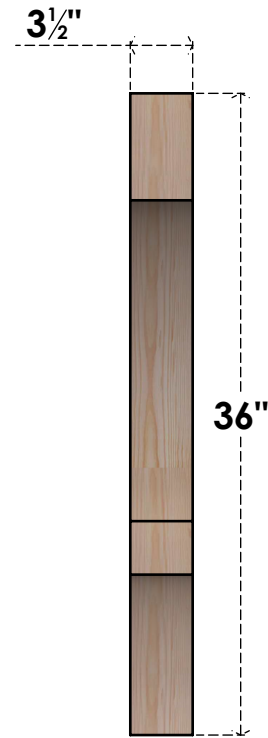

# BRC04X28X36BOA00SDF

3 1/2"W X 28"D X 36"H BALBOA SMOOTH BRACE, DOUGLAS FIR

**SIDE**

**FRONT**

EKENA MILLWORK  
 2300 WEST MAIN ST.  
 CLARKSVILLE, TX 75426  
 TOLL FREE: 866-607-0453  
 WWW.EKENAMILLWORK.COM

**NOTES**

1. INSTALLATION TO BE COMPLETED IN ACCORDANCE WITH MANUFACTURER'S SPECIFICATIONS.
2. DRAWING MAY NOT BE TO SCALE
3. THIS DRAWING IS INTENDED FOR DESIGN AND PLANNING PURPOSES ONLY.
4. ALL INFORMATION CONTAINED HEREIN WAS CURRENT AT THE TIME OF DEVELOPMENT BUT MUST BE REVIEWED AND APPROVED BY THE PRODUCT MANUFACTURER TO BE CONSIDERED ACCURATE.
5. PRODUCTS ARE NOT KILN DRIED. THIS ITEM IS UNIQUE AND WILL CONTAIN THE NATURAL VARIATIONS THAT THE WOOD SPECIES OFFERS. THIS MAY RESULT IN VARIATIONS UP TO 1/4"