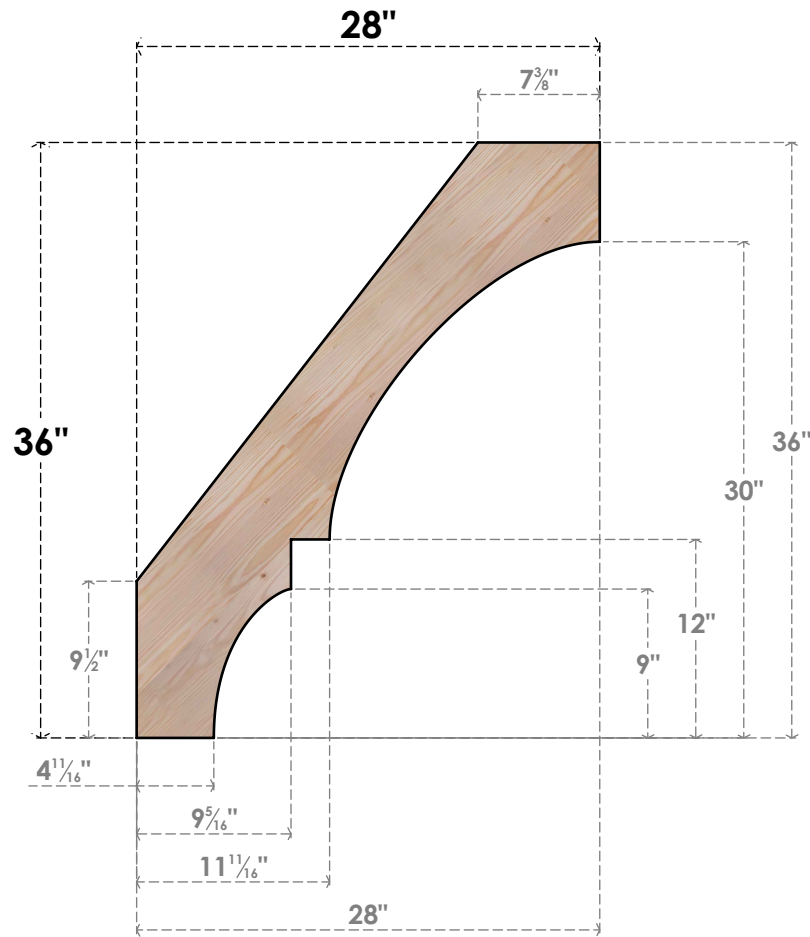

# BRC04X28X36BOA00SDF

3 1/2"W X 28"D X 36"H BALBOA SMOOTH BRACE, DOUGLAS FIR

**SIDE**

**FRONT**

EKENA MILLWORK  
 2300 WEST MAIN ST.  
 CLARKSVILLE, TX 75426  
 TOLL FREE: 866-607-0453  
 WWW.EKENAMILLWORK.COM

**NOTES**

1. INSTALLATION TO BE COMPLETED IN ACCORDANCE WITH MANUFACTURER'S SPECIFICATIONS.
2. DRAWING MAY NOT BE TO SCALE
3. THIS DRAWING IS INTENDED FOR DESIGN AND PLANNING PURPOSES ONLY.
4. ALL INFORMATION CONTAINED HEREIN WAS CURRENT AT THE TIME OF DEVELOPMENT BUT MUST BE REVIEWED AND APPROVED BY THE PRODUCT MANUFACTURER TO BE CONSIDERED ACCURATE.
5. PRODUCTS ARE NOT KILN DRIED. THIS ITEM IS UNIQUE AND WILL CONTAIN THE NATURAL VARIATIONS THAT THE WOOD SPECIES OFFERS. THIS MAY RESULT IN VARIATIONS UP TO 1/4"