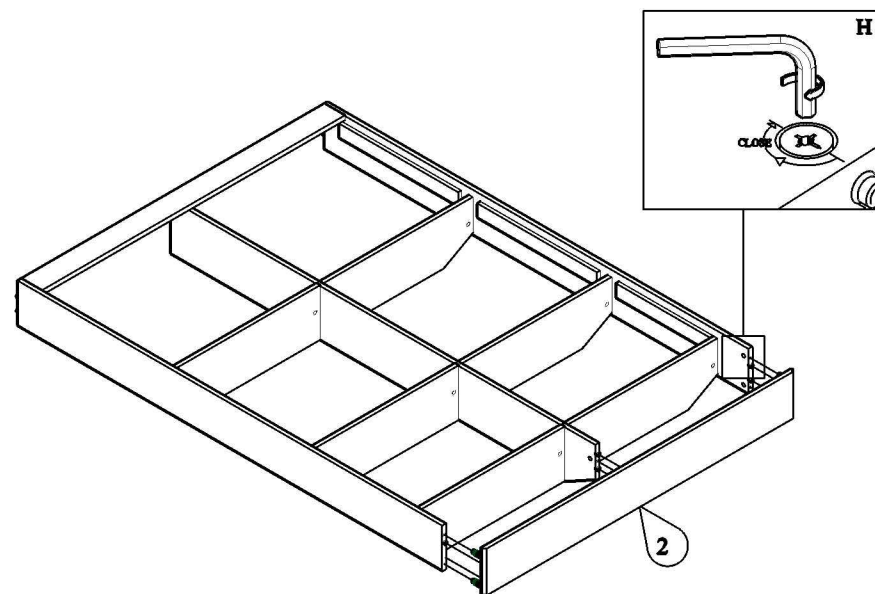

STEP 5

STEP 6

STEP 7

STEP 8