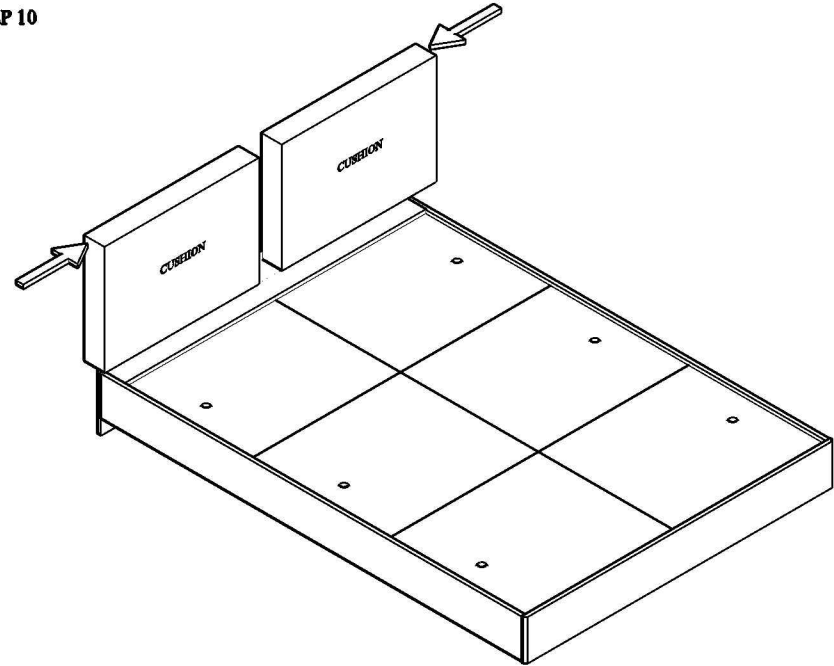

PANEL POSITION

| | ACCESSORIES | QUANTITY |
|---|--|----------|
| A |  MINIFIX M5 x 24MM | 11 PCS |
| B |  MINIFIX M7 x 64MM | 3 PCS |
| C |  MINIFIX CASING | 17 PCS |
| D |  WOOD DOWEL M8 x 30MM | 34 PCS |
| E |  SCREW M4 x 38MM | 12 PCS |
| F |  SCREW M7x50MM | 9 PCS |
| G |  LEG NAIL WHITE PIN | 18 PCS |
| H |  ALLEN KEY | 1 PC |
| | | |
| | | |
| | | |

STEP 5

STEP 6

STEP 7

STEP 8

STEP 9

STEP 10

COMPLETED