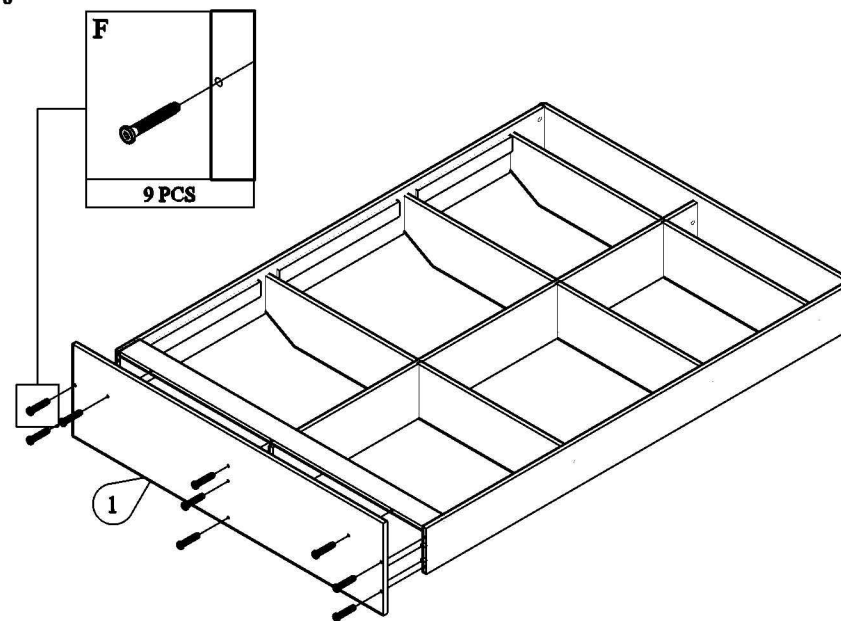

PANEL POSITION

| | ACCESSORIES | QUANTITY |
|---|--|----------|
| A |  MINIFIX M5 x 24MM | 11 PCS |
| B |  MINIFIX M7 x 64MM | 3 PCS |
| C |  MINIFIX CASING | 17 PCS |
| D |  WOOD DOWEL M8 x 30MM | 34 PCS |
| E |  SCREW M4 x 38MM | 12 PCS |
| F |  SCREW M7x50MM | 9 PCS |
| G |  LEG NAIL WHITE PIN | 18 PCS |
| H |  ALLEN KEY | 1 PC |
| | | |
| | | |
| | | |

STEP 5

STEP 6

STEP 7

STEP 8

STEP 9

STEP 10

COMPLETED