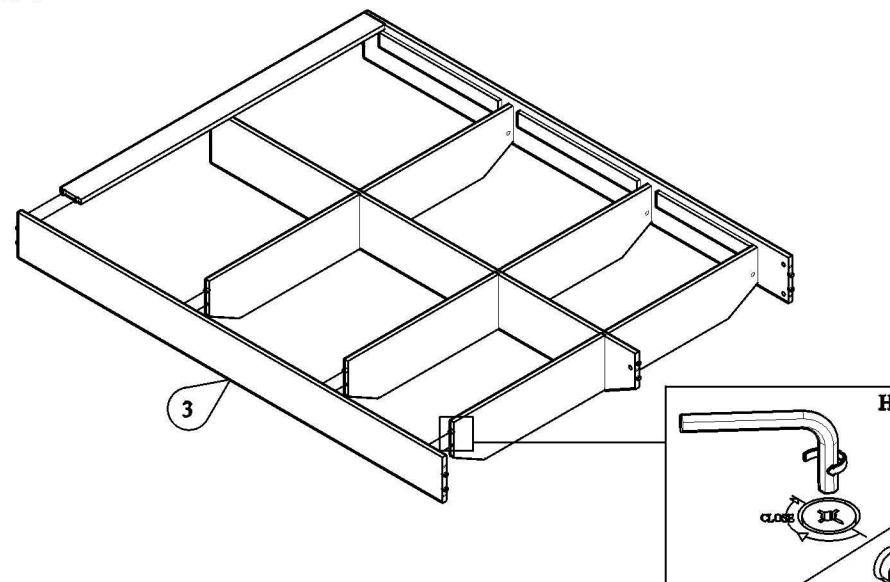

STEP 5

STEP 6

STEP 7

STEP 8