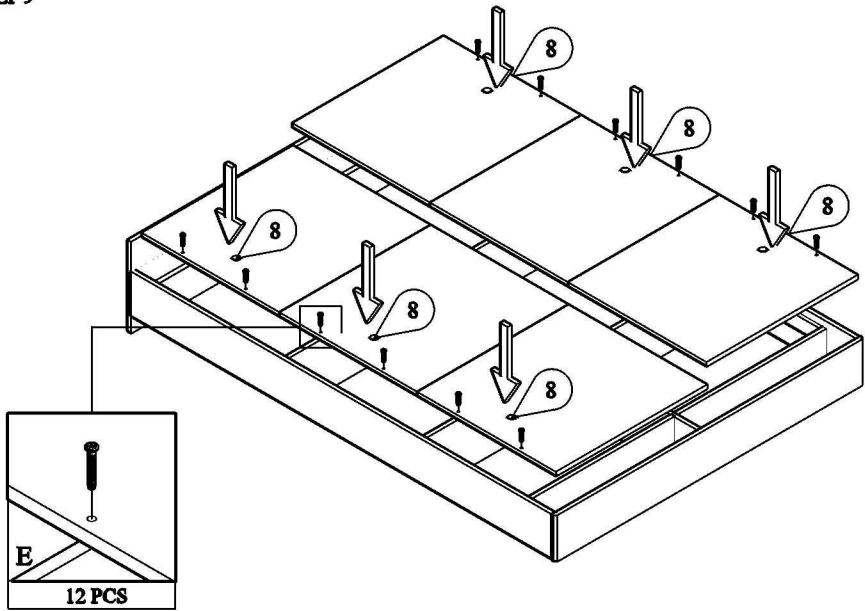

PANEL POSITION

| | ACCESSORIES | QUANTITY |
|---|--|----------|
| A |  MINIFIX M5 x 24MM | 11 PCS |
| B |  MINIFIX M7 x 64MM | 3 PCS |
| C |  MINIFIX CASING | 17 PCS |
| D |  WOOD DOWEL M8 x 30MM | 34 PCS |
| E |  SCREW M4 x 38MM | 12 PCS |
| F |  SCREW M7x50MM | 9 PCS |
| G |  LEG NAIL WHITE PIN | 18 PCS |
| H |  ALLEN KEY | 1 PC |
| | | |
| | | |
| | | |

STEP 5

STEP 6

STEP 7

STEP 8

STEP 9

STEP 10

COMPLETED