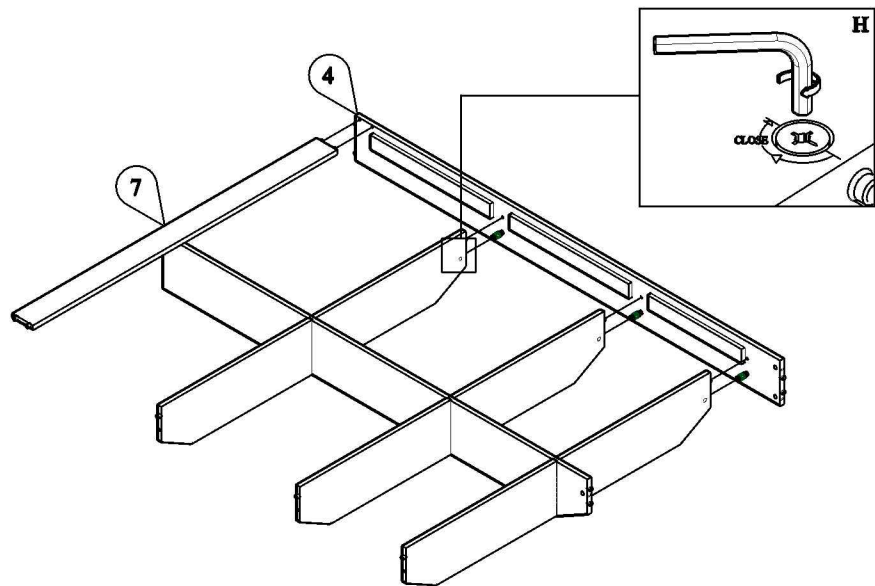

STEP 5

STEP 6

STEP 7

STEP 8