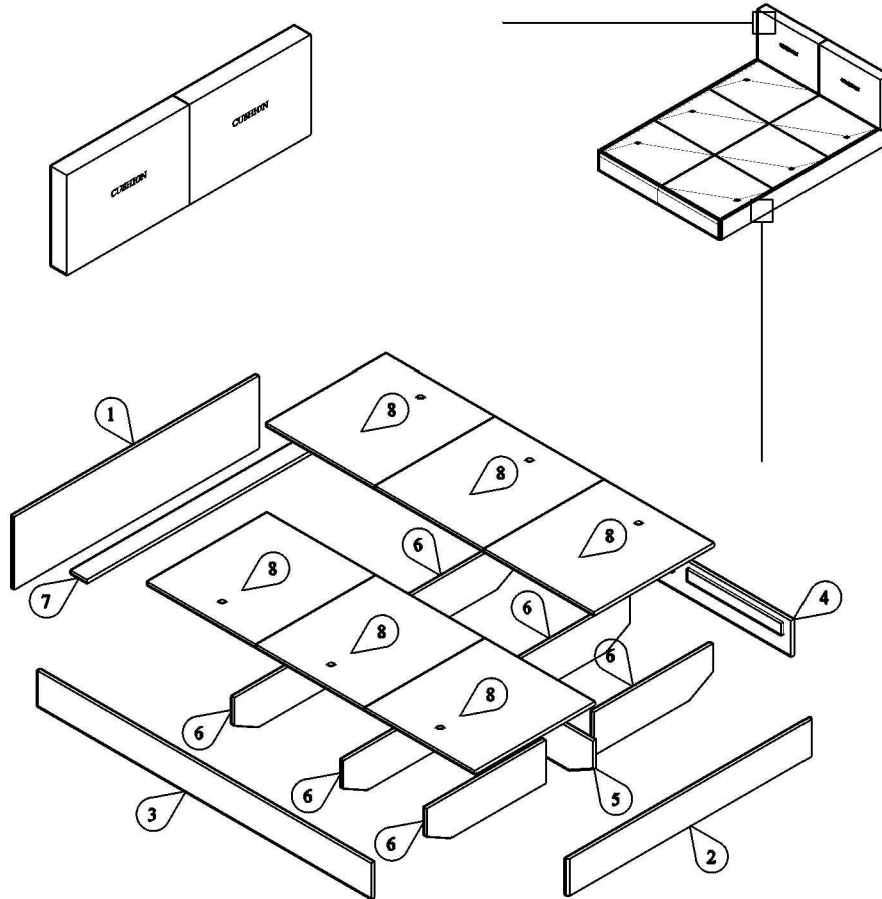

PANEL POSITION

| | ACCESSORIES | QUANTITY |
|---|--|----------|
| A |  MINIFIX M5 x 24MM | 11 PCS |
| B |  MINIFIX M7 x 64MM | 3 PCS |
| C |  MINIFIX CASING | 17 PCS |
| D |  WOOD DOWEL M8 x 30MM | 34 PCS |
| E |  SCREW M4 x 38MM | 12 PCS |
| F |  SCREW M7x50MM | 9 PCS |
| G |  LEG NAIL WHITE PIN | 18 PCS |
| H |  ALLEN KEY | 1 PC |
| | | |
| | | |
| | | |

STEP 5

STEP 6

STEP 7

STEP 8

STEP 9

STEP 10

COMPLETED