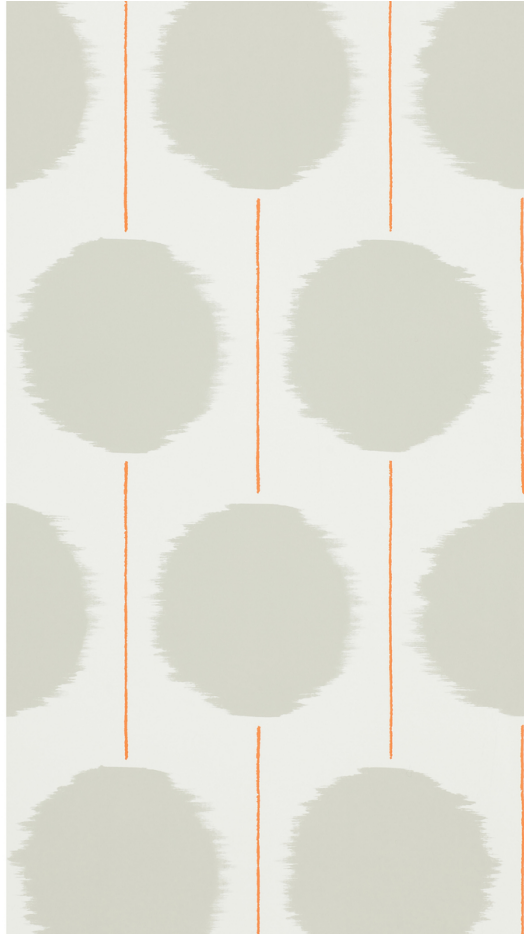

**Kimi - Chili/Stone**  
SKU: NSWA110854.SCN.0

kravet

SKU: **NSWA110854.SCN.0**

Railroaded: **No**

Composition: **Non Woven - 100%**

Vertical Repeat: **20.5 in (52.07 cm)**

Brand: **Scion**

Note: **Priced And Sold By The 11 Yard Roll**

Width: **20.5 in (52.07 cm)**

Wallcovering Area: **56.38 Square Feet**

Kravet LLC © 2025

kravet.com | customer.service@kravet.com | (800) 645-9068