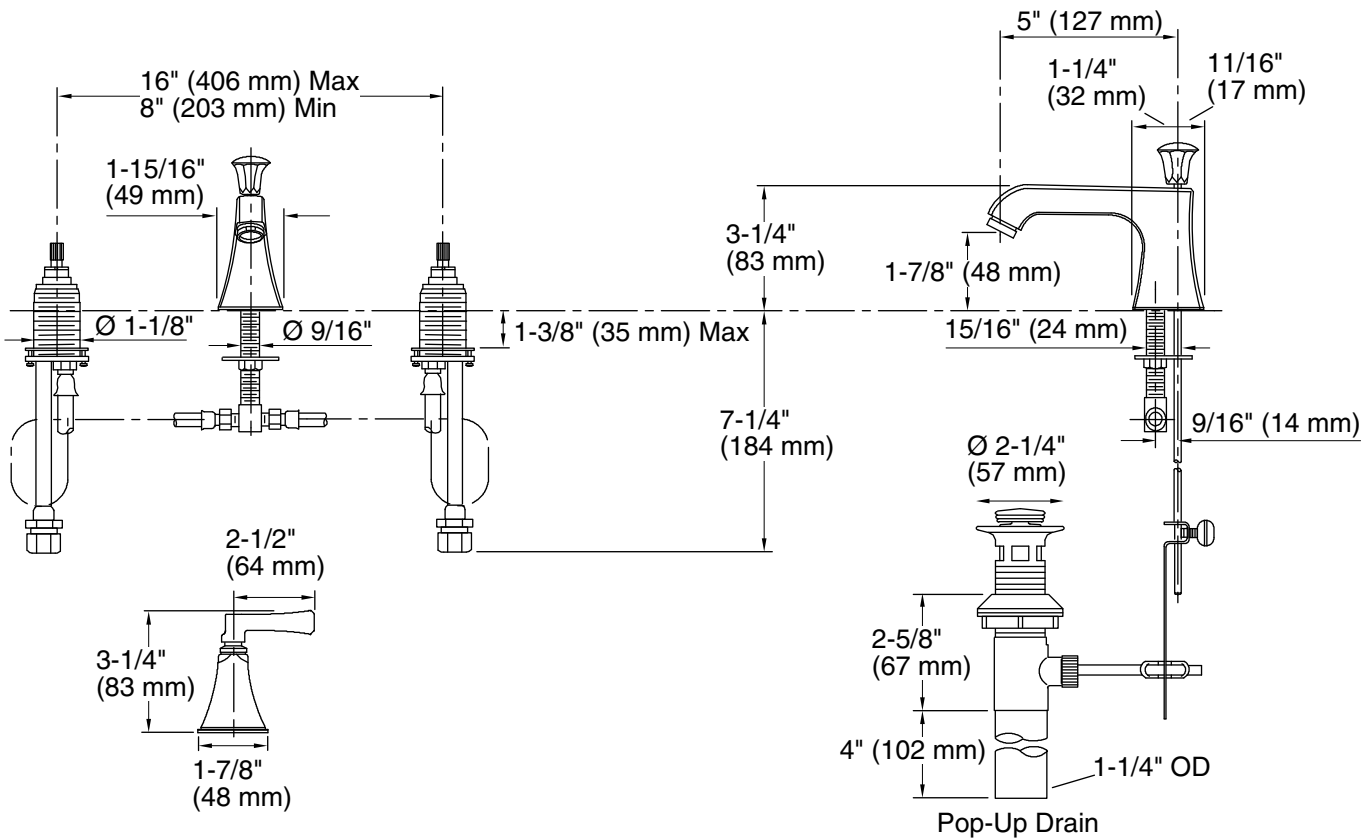

Features

- Quarter-turn washerless ceramic disc valves.
- 5" (127 mm) spout reach.
- Stately Deco lever handles.
- Stationary spout.
- Red and blue index rings.
- Pop-up drain with lift rod and tailpiece.
- 1.2 gpm (4.5 lmin) maximum flow rate.
- Widespread.
- KOHLER ceramic disc valves exceed industry longevity standards for a lifetime of durable performance.
- Fluid design lines for ease of cleaning.
- Completes Memoirs design solution with KOHLER® fixtures and accessories.

Technical Information

All product dimensions are nominal.

Faucet:

Flow rate: 1.2 gal/min (4.5 l/min)

Pressure: 60 psi (4.1 bar)

Drain included: Yes

Drain tailpiece included: Yes

Spout:

Spout reach: 5" (127 mm)

Notes

Install this product according to the installation guide.

ADA compliant for handles only.

ADA, OBC, CSA B651 compliant when installed to the specific requirements of these regulations.