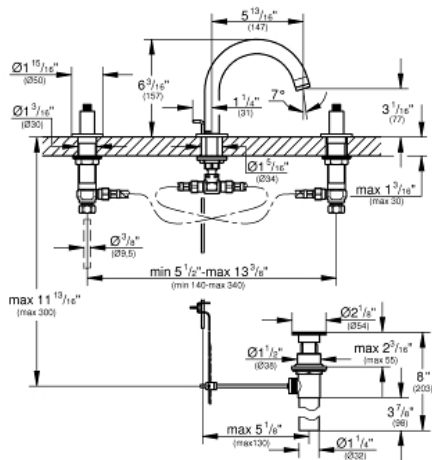

ATRIO
8" Widespread Two-Handle
Bathroom Faucet S-Size

MODEL # 20072003

Pure Freude
an Wasser

GROHE

ADA

Product Description:

ATRIO

8" Widespread Two-Handle Bathroom Faucet S-Size

Standard Specification:

- GROHE EcoJoy
- GROHE StarLight chrome finish
- Flow rate: 1.2 gpm (4.5 l/min)

Applicable Codes & Standards:

- Energy Policy Act of 1992
- NSF 61
- ASME A112.18.1/CSA B125.1
- US Federal and State material regulations
- EPA WaterSense®
- LOGO CEC
- LOGO NSF