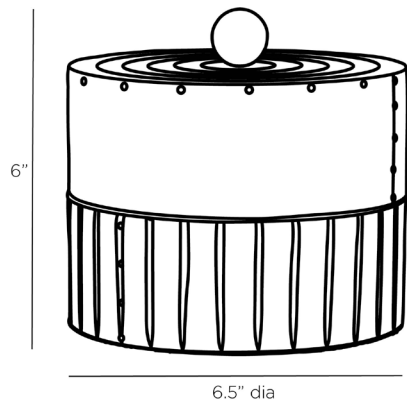

ARTERIOS

TRUITT BOX

ARI04
H: 6 IN, Dia: 6.50 IN
Antique Brass
Contract Suitable As Is

Inspired by ancient Mayan artifacts, the Truitt antique brass-clad box is adorned with a contrasting forest marble knob. The gilt catchall is striking as a stand-alone object or when styled with other accessories. Marble and cladding will vary.

APPEARANCE

Material	Brass, Marble
Material Type	Clad
Finish	Forest
Finish Will Vary	true
Top Coat/Sealant	false

DIMENSIONS

Foot Print	Dia: 6.50 IN
Opening	H: 2.5, Dia: 5.00

SHIPPING

Product Weight	2 LBS
Gross Weight 1	3.53 LBS
Shipping Box 1	H: 11 IN, L: 11 IN, W: 8 IN