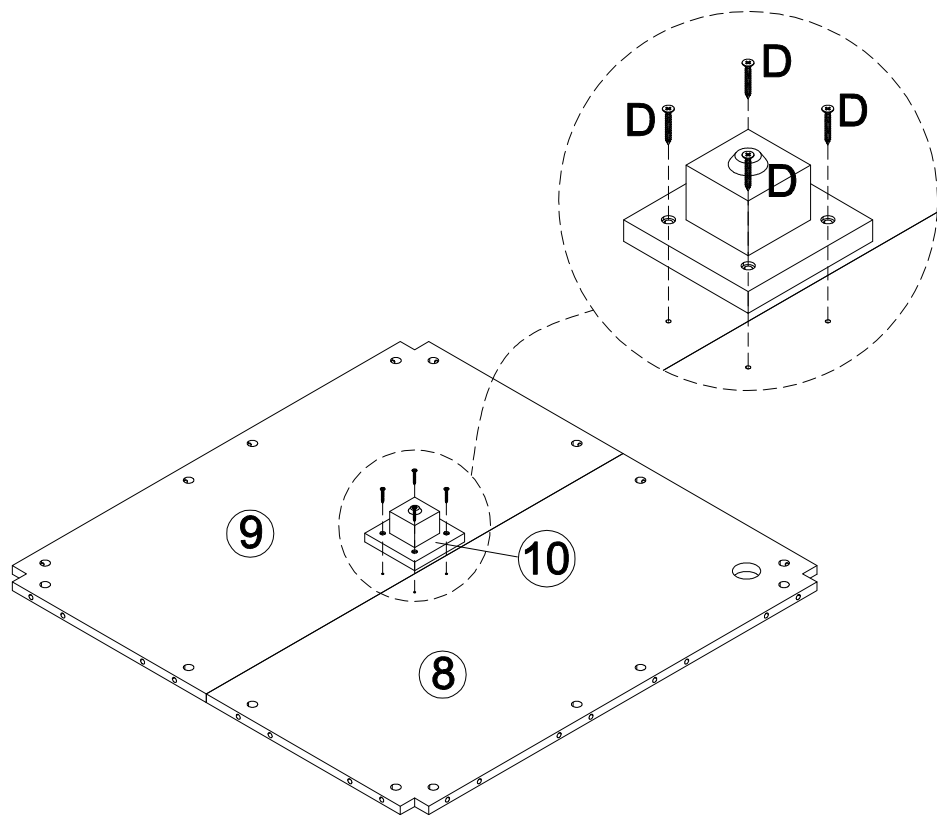

Manual

Estimated Time for Assembly
60 mins

Weight Limitation

55 lb lift top status **110 lb** Top

Tools Needed (Not included)

Maximum Load
110 LB / 50 Kg

PACKAGE CONTENT (A)

CODE	DESCRIPTION	QTY
1	Left top board	1
2	Middle Top Board	1
3	Right Top Board	1
4	Leg	4
5	Front Panel/Back Panel	2
6	Left Panel	1
7	Right Panel	1
8	Left Bottom Panel	1
9	Right Bottom Panel	1
10	Bottom Leg	1

PACKAGE CONTENT

1

2

6

3

4

7

5