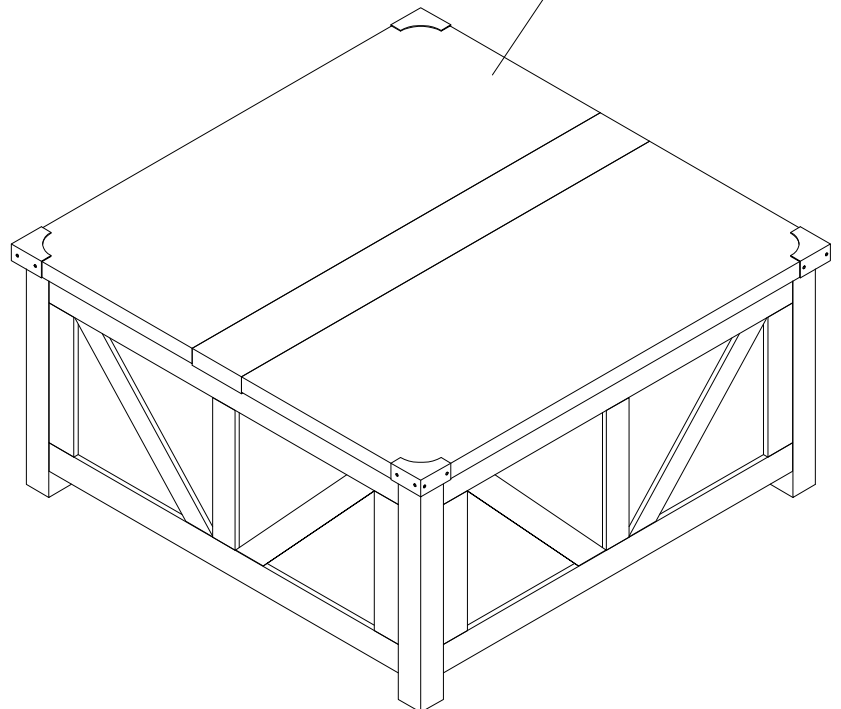

Manual

Estimated Time for Assembly
60 mins

Weight Limitation

55 lb lift top status **110 lb** Top

Tools Needed (Not included)

Maximum Load
110 LB / 50 Kg

PACKAGE CONTENT (A)

CODE	DESCRIPTION	QTY
1	Left top board	1
2	Middle Top Board	1
3	Right Top Board	1
4	Leg	4
5	Front Panel/Back Panel	2
6	Left Panel	1
7	Right Panel	1
8	Left Bottom Panel	1
9	Right Bottom Panel	1
10	Bottom Leg	1