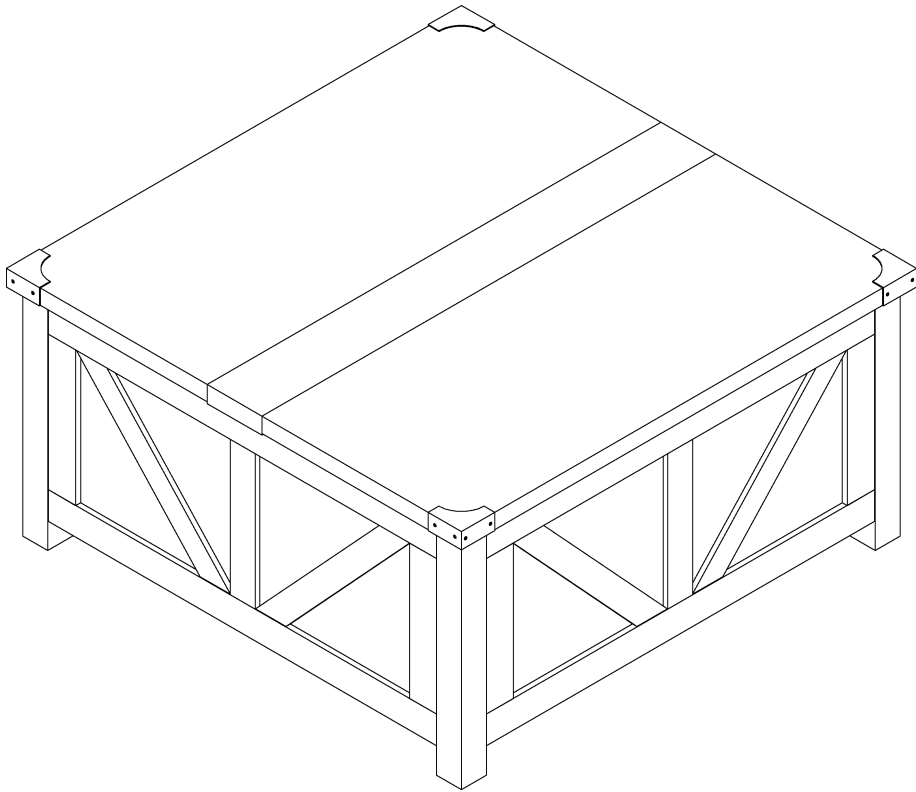

Manual

Estimated Time for Assembly
60 mins

Weight Limitation

55 lb lift top status **110 lb** Top

Tools Needed (Not included)

Maximum Load
110 LB / 50 Kg

PACKAGE CONTENT (A)

CODE	DESCRIPTION	QTY
1	Left top board	1
2	Middle Top Board	1
3	Right Top Board	1
4	Leg	4
5	Front Panel/Back Panel	2
6	Left Panel	1
7	Right Panel	1
8	Left Bottom Panel	1
9	Right Bottom Panel	1
10	Bottom Leg	1

PACKAGE CONTENT

1

2

6

3

4

7

5