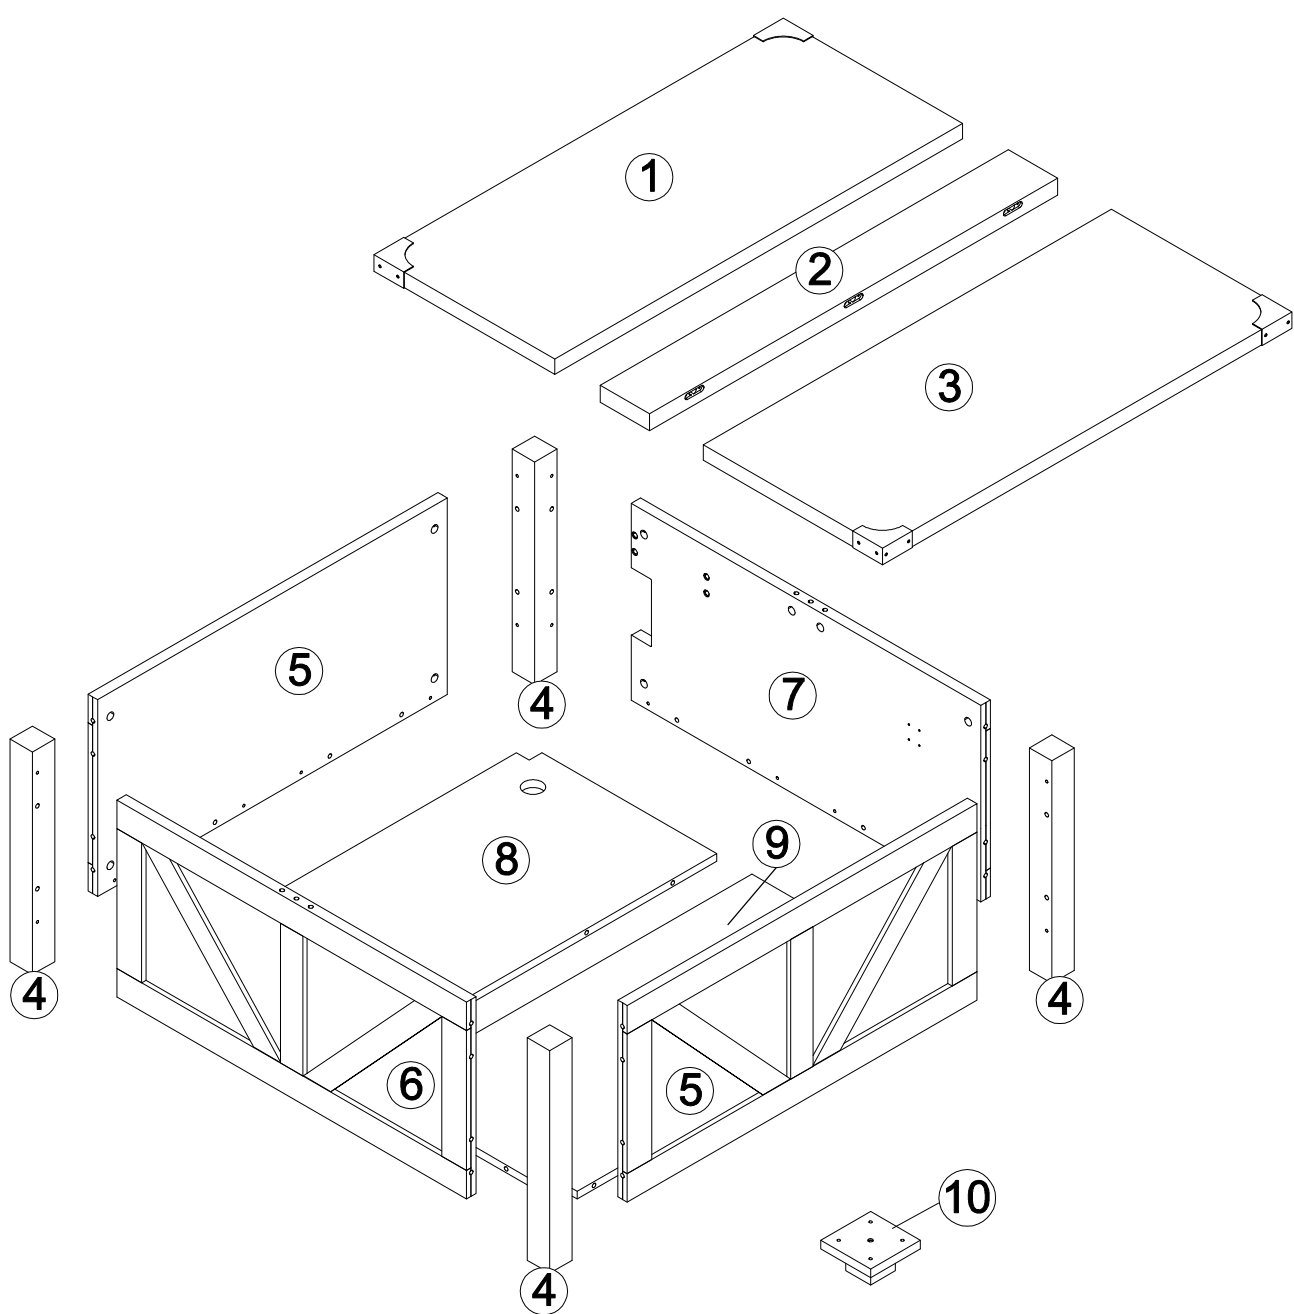

Manual

Estimated Time for Assembly
60 mins

Weight Limitation

55 lb lift top status **110 lb** Top

Tools Needed (Not included)

Maximum Load
110 LB / 50 Kg

PACKAGE CONTENT (A)

CODE	DESCRIPTION	QTY
1	Left top board	1
2	Middle Top Board	1
3	Right Top Board	1
4	Leg	4
5	Front Panel/Back Panel	2
6	Left Panel	1
7	Right Panel	1
8	Left Bottom Panel	1
9	Right Bottom Panel	1
10	Bottom Leg	1

PACKAGE CONTENT

1

2

6

3

4

7

5