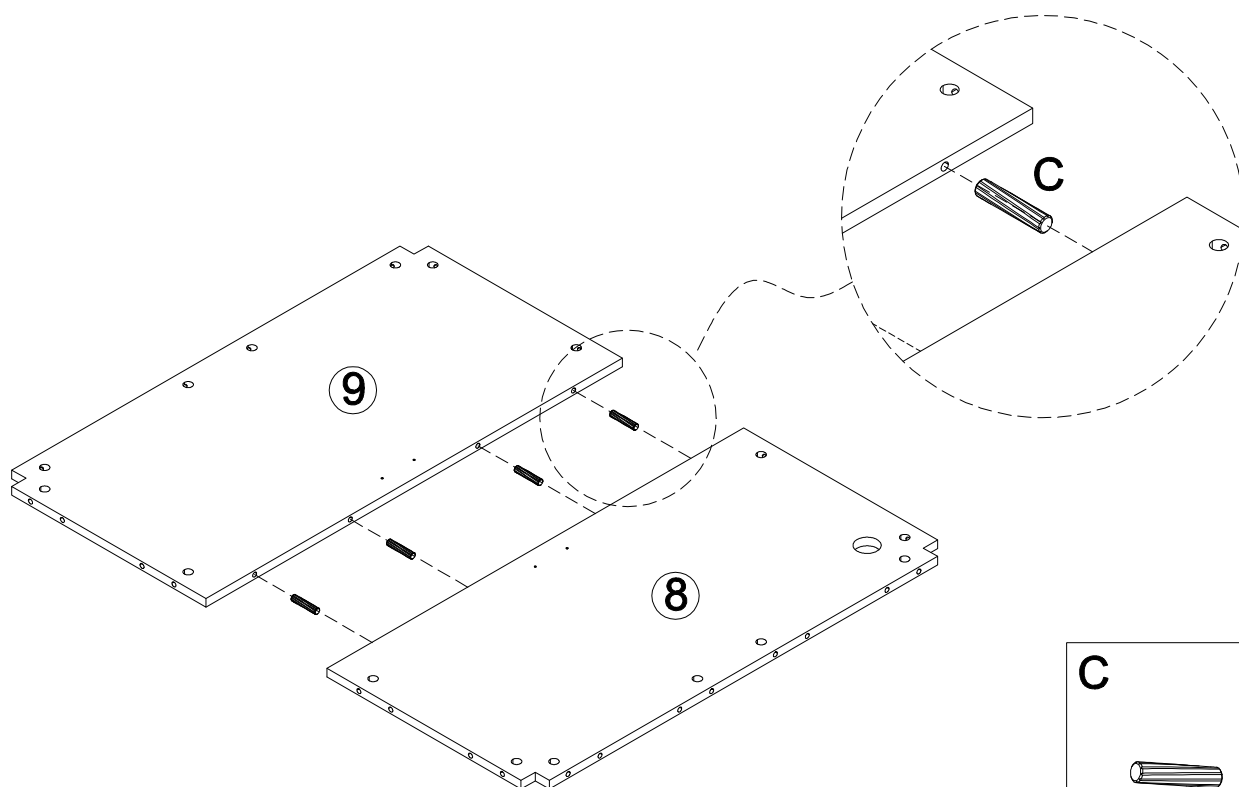

Manual

Estimated Time for Assembly
60 mins

Weight Limitation

55 lb lift top status **110 lb** Top

Tools Needed (Not included)

Maximum Load
110 LB / 50 Kg

PACKAGE CONTENT (A)

CODE	DESCRIPTION	QTY
1	Left top board	1
2	Middle Top Board	1
3	Right Top Board	1
4	Leg	4
5	Front Panel/Back Panel	2
6	Left Panel	1
7	Right Panel	1
8	Left Bottom Panel	1
9	Right Bottom Panel	1
10	Bottom Leg	1

PACKAGE CONTENT

1

2

6

3

4

7

5