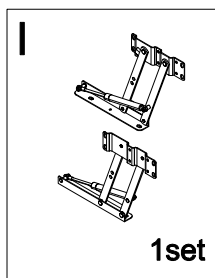

Manual

Estimated Time for Assembly
60 mins

Weight Limitation

55 lb lift top status **110 lb** Top

Tools Needed (Not included)

Maximum Load
110 LB / 50 Kg

PACKAGE CONTENT (A)

CODE	DESCRIPTION	QTY
1	Left top board	1
2	Middle Top Board	1
3	Right Top Board	1
4	Leg	4
5	Front Panel/Back Panel	2
6	Left Panel	1
7	Right Panel	1
8	Left Bottom Panel	1
9	Right Bottom Panel	1
10	Bottom Leg	1

PACKAGE CONTENT

1

2

6

3

4

7

5