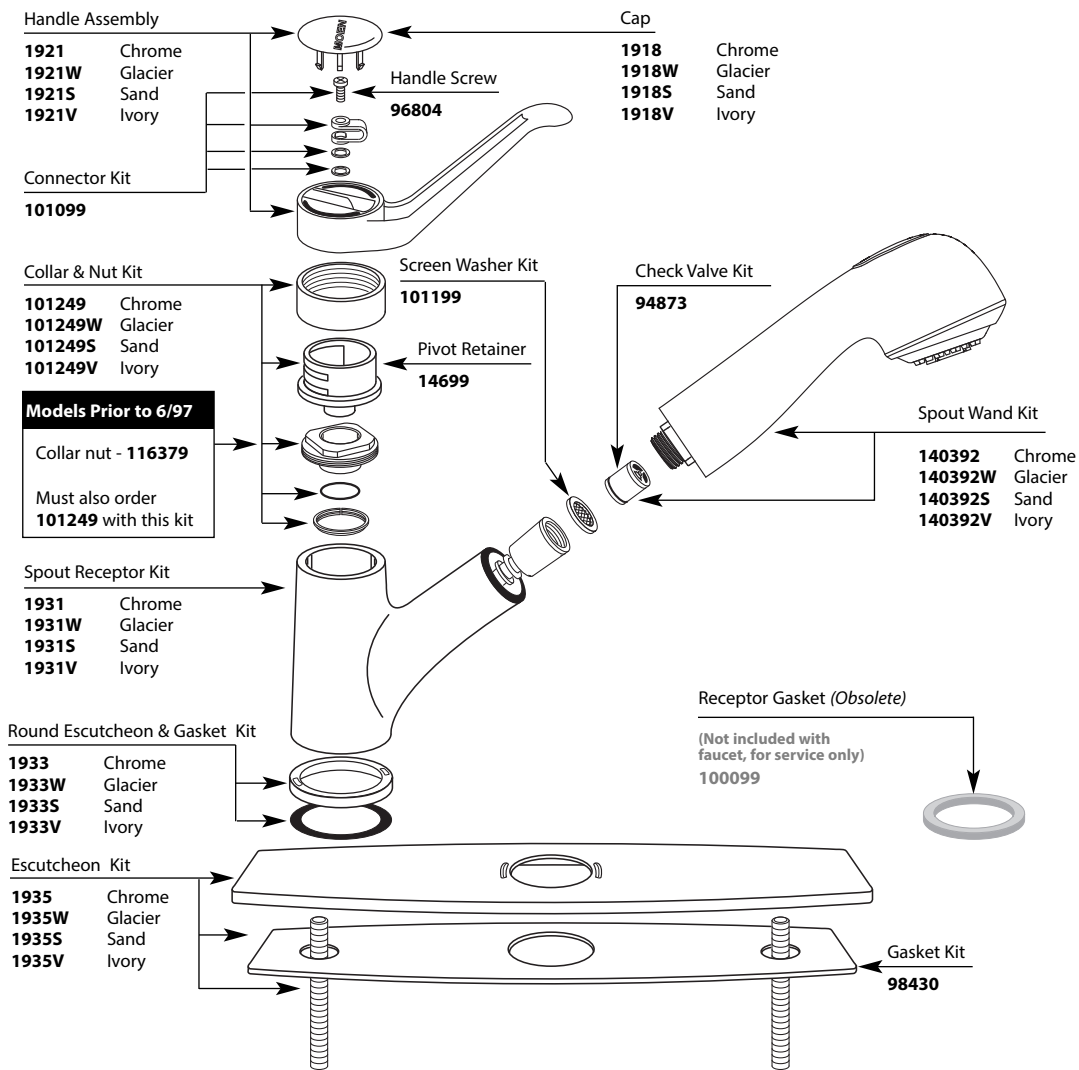

# Illustrated Parts

<b>OneTouch®</b>					
<b>Single Control Kitchen Pullout Faucet</b>					
<u>MODEL</u>	<u>HANDLE</u>	<u>FINISH</u>	<u>MODEL</u>	<u>HANDLE</u>	<u>FINISH</u>
87540S	Lever	Sand	<b>DISCONTINUED</b>		
87540CSD	Lever	Chrome w/Soap Dispenser			
<b>DISCONTINUED</b>					
7385	Lever	Chrome/Glacier	67385	Lever	Chrome/Glacier
7385C	Lever	Chrome	67385C	Lever	Chrome
7385W	Lever	Glacier	67385S	Lever	Sand
7385S	Lever	Sand	67385V	Lever	Ivory
7385V	Lever	Ivory	67385W	Lever	Glacier
			87540	Lever	Chrome/Glacier
			87540C	Lever	Chrome
			87540W	Lever	Glacier

■ Order by Part Number

**Please Note: For under the deck parts, service kits, and valve bodies, you must refer to the following page.**

■ Order by Part Number

#### OLD STYLE VALVE BODY (Cast)

Models Prior to 1/99

#### NEW STYLE FABRICATED VALVE BODY (FVB)

Vacuum Breaker Conversion Kit  
**100593**  
(includes plug, hub, hose, check valves & hose adapter)