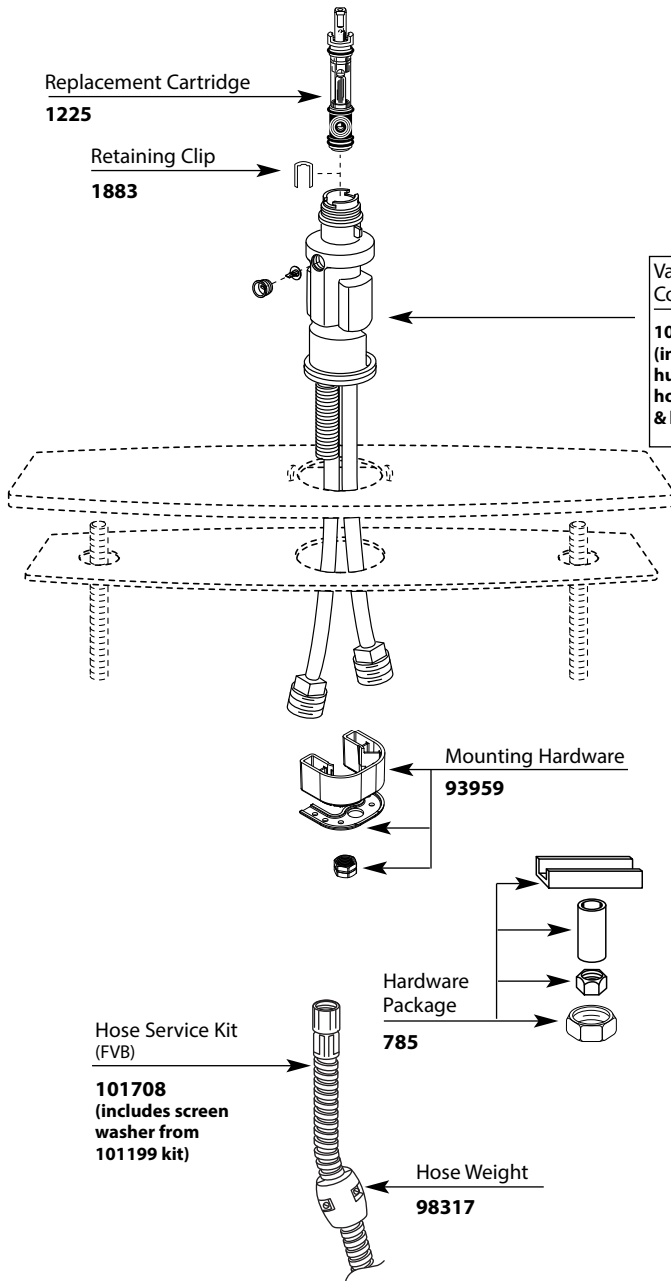

# Illustrated Parts

<b>OneTouch®</b>					
<b>Single Control Kitchen Pullout Faucet</b>					
<u>MODEL</u>	<u>HANDLE</u>	<u>FINISH</u>	<u>MODEL</u>	<u>HANDLE</u>	<u>FINISH</u>
87540S	Lever	Sand	<b>DISCONTINUED</b>		
87540CSD	Lever	Chrome w/Soap Dispenser			
<b>DISCONTINUED</b>					
7385	Lever	Chrome/Glacier	67385	Lever	Chrome/Glacier
7385C	Lever	Chrome	67385C	Lever	Chrome
7385W	Lever	Glacier	67385S	Lever	Sand
7385S	Lever	Sand	67385V	Lever	Ivory
7385V	Lever	Ivory	67385W	Lever	Glacier
			87540	Lever	Chrome/Glacier
			87540C	Lever	Chrome
			87540W	Lever	Glacier

■ Order by Part Number

**Please Note: For under the deck parts, service kits, and valve bodies, you must refer to the following page.**

■ Order by Part Number

#### NEW STYLE FABRICATED VALVE BODY (FVB)

Vacuum Breaker Conversion Kit  
**100593**  
(includes plug, hub, hose, check valves & hose adapter)