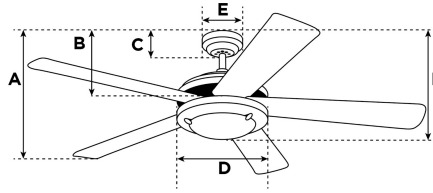

SPECIFICATION SHEET

Ceiling Fan

48 in. Oil Rubbed Bronze Finish
Dark Walnut ABS Blades

A. Top of Canopy to Bottom of Blades	7.5"
B. Top of Canopy to Bottom of Switch House	7.5"
C. Top of Canopy to Bottom of Canopy	N/A
D. Width of Motor Housing.....	10.2"
E. Width of Canopy.....	N/A
F. Top of Canopy to Bottom of Glass.....	N/A

If a Combo Style Fan with a 4" Down Rod is installed without the Down Rod, Subtract 3" from the Dimensions Listed (A, B, F).
If a Combo Style Fan with a 6" Down Rod is installed without the Down Rod, Subtract 5" from the Dimensions Listed (A, B, F).

Warranty

Ceiling fans backed by our Limited Lifetime Warranty have a lifetime motor warranty and a 2-year warranty on all other parts.