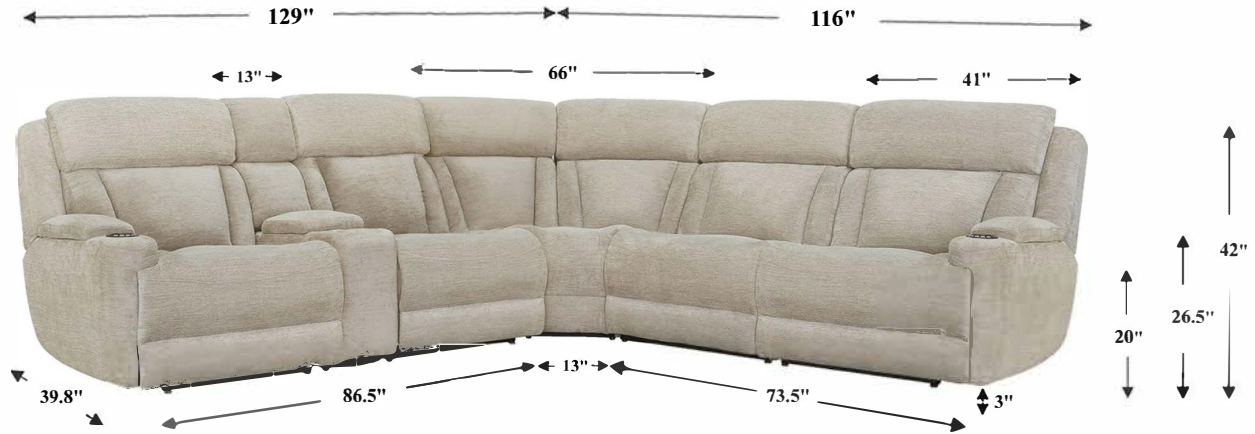

6 Piece Modular Power Reclining Sectional with Power Adjustable Headrests

Overall Dimensions	129" x 116" x 42"
Overall Width	129"
Overall Depth	116"
Overall Height	42"
Overall Weight	502.7 lbs.
Fully Reclined	65"
Distance from Wall	5"
Back of Seat to end of Chaise	41.5"
Leg Height (Distance from Foot Rest to Floor in Full Recline)	23"
Head Height (Distance from Headrest to Floor in Full Recline)	32"

Seat Width	31"
Seat Depth	23.5"
Seat Height	20"
Arm Width	8"
Arm Depth	18"
Arm Height	26.5"
Back Height	24.5"
Headrest Extended from Back	4"
Console Storage area Inside	11"W x 10.5"D x 5"H