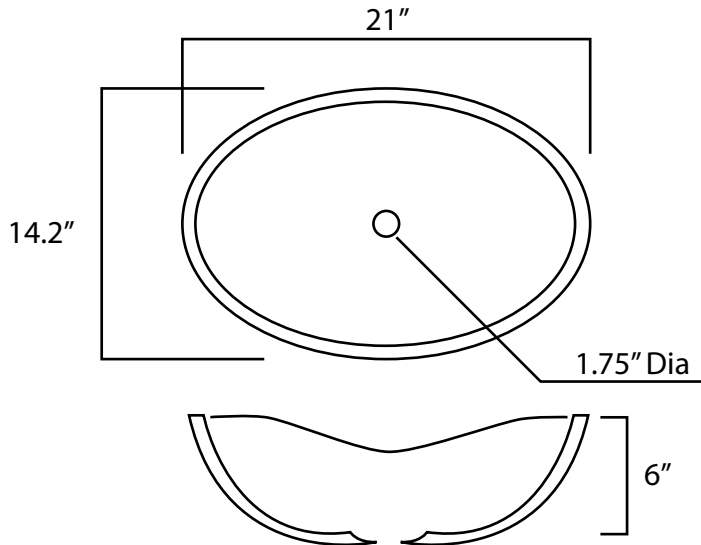

ANZZI™

Perfection is our Tradition™

LS-AZ052

ANZZI VESSEL SINK DIMENSIONS

Visit us at www.ANZZI.com
or call us at 1-844-44-ANZZI

Measurements are approximate and subject to change.

Vessel Faucet Options from ANZZI™

Copy & Paste the ID code into Home Depot's search bar.

Model: L-AZ022

Finish: Chrome
ID: 206786209

Model: L-AZ040

Finish: Chrome & Brushed Nickel
ID: 206786230
ID: 206786231

Model: L-AZ097

Finish: Chrome & Brushed Nickel
ID: 206786220
ID: 206786221

Model: L-AZ096

Finish: Chrome & Brushed Nickel
ID: 206786218
ID: 206786219

Model: L-AZ095

Finish: Chrome & Brushed Nickel
ID: 206786216
ID: 206786217