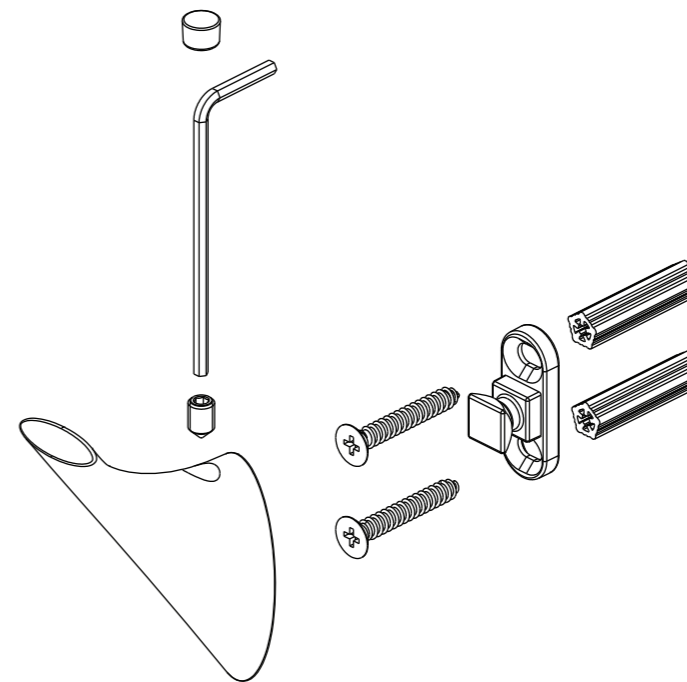

1

Determine the location of the accessory.

2

Mark drill holes in desired location.

3

Drill 1/4" holes in marked locations.

4

Drive the wall anchors into the drilled holes with a Phillips screwdriver.

5

Place the mounting bracket over the wall anchors. Secure it to the wall using the supplied screws.

6

Temporarily place the accessory on the mounting bracket to check alignment. If necessary, loosen the screws and realign the mounting bracket.

7

Place accessory on the mounting bracket. Secure it to the wall using the bottom set screw.

NO.	Description	Part No.
1	Set Screw & Allen Key	9Q1350NT
2	Handle	5C0001500CP0
3	Bush & Screw Assembly	9Q224700PL
4	Base Assembly	9Q224800CP/AP/HA
5	Base Assembly	9Q224900CP/AP/HA
6	Aerator	5E0M0115PL