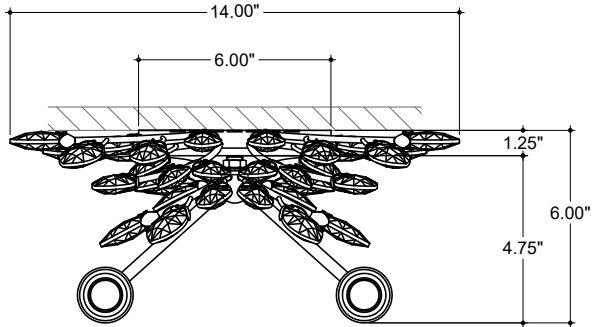

ITEM: 5000-0275B

Overall Dimensions

Height: 25.5"  
Width: 14"  
Depth: 6"

TOP VIEW

FRONT VIEW

SIDE VIEW