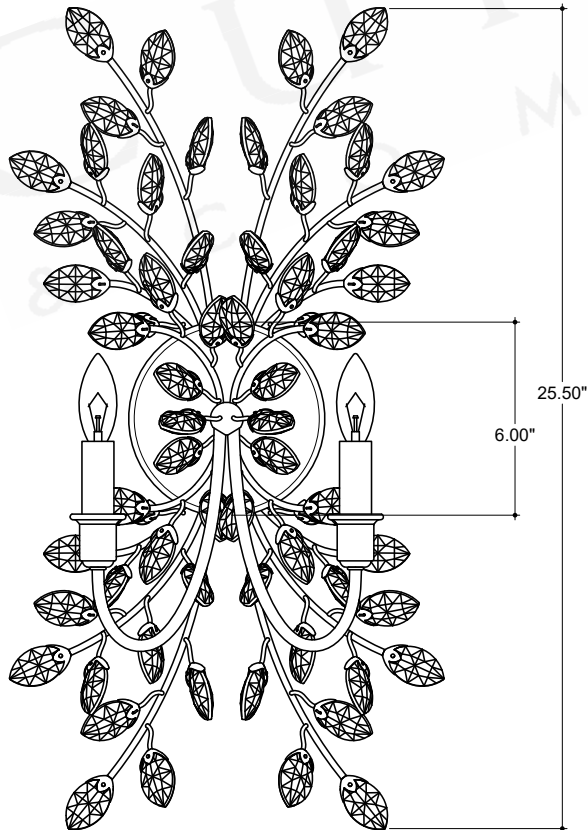

ITEM: 5000-0275B

Overall Dimensions

Height: 25.5"  
Width: 14"  
Depth: 6"

TOP VIEW

FRONT VIEW

SIDE VIEW