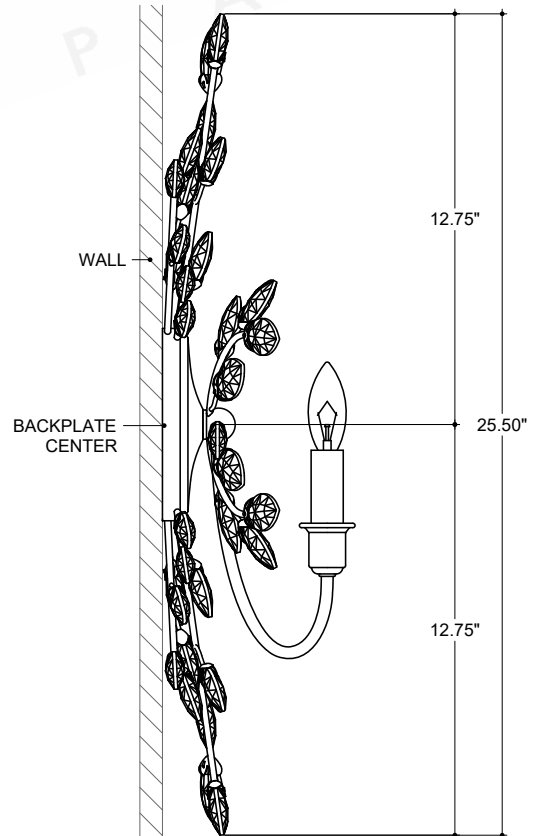

ITEM: 5000-0275B

Overall Dimensions

Height: 25.5"  
Width: 14"  
Depth: 6"

TOP VIEW

FRONT VIEW

SIDE VIEW