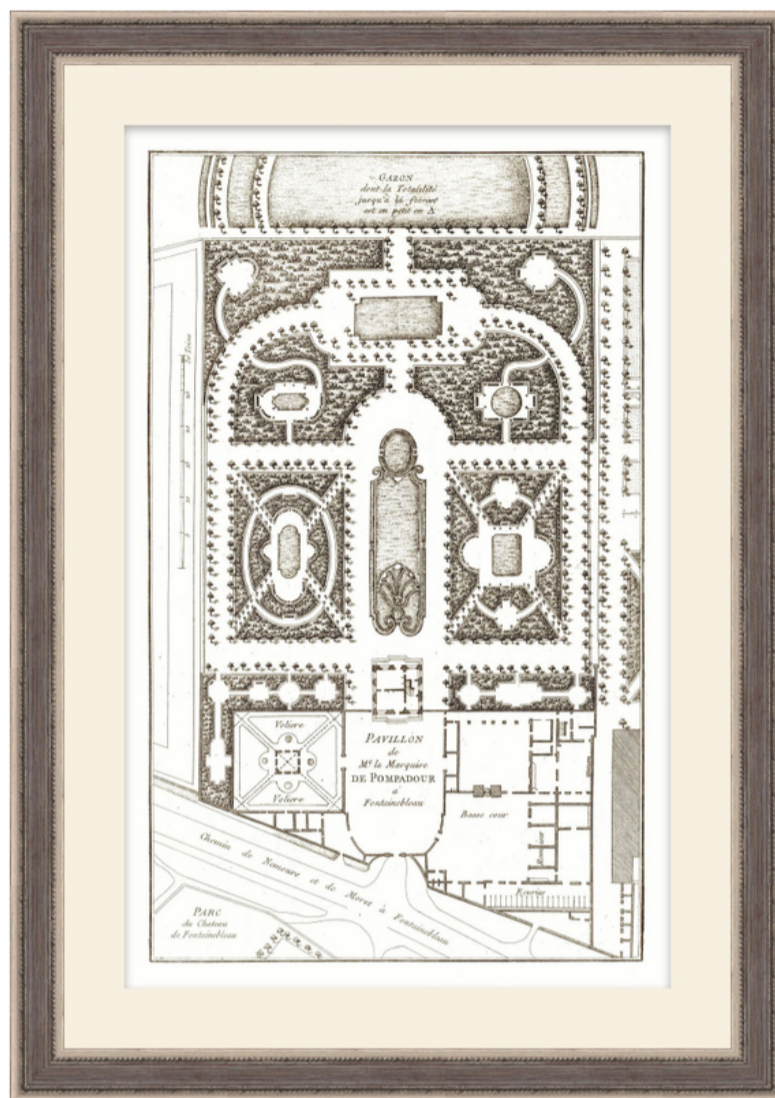

THEODORE ALEXANDER

A Garden Design 8

D3085S61687-5160

Wood Frame

Textured Paper - Single Matboard

M5 - White Smooth + White Core Width:1.5"

F344 - Silver Leaf Cap Frame - Width: 1.125

W 36¼ x D 1¼ x H 54¼ inches

Material(s):

Collection: Art by TA

Style: Modern / Formal Modern

Type: Décor / Wall Art