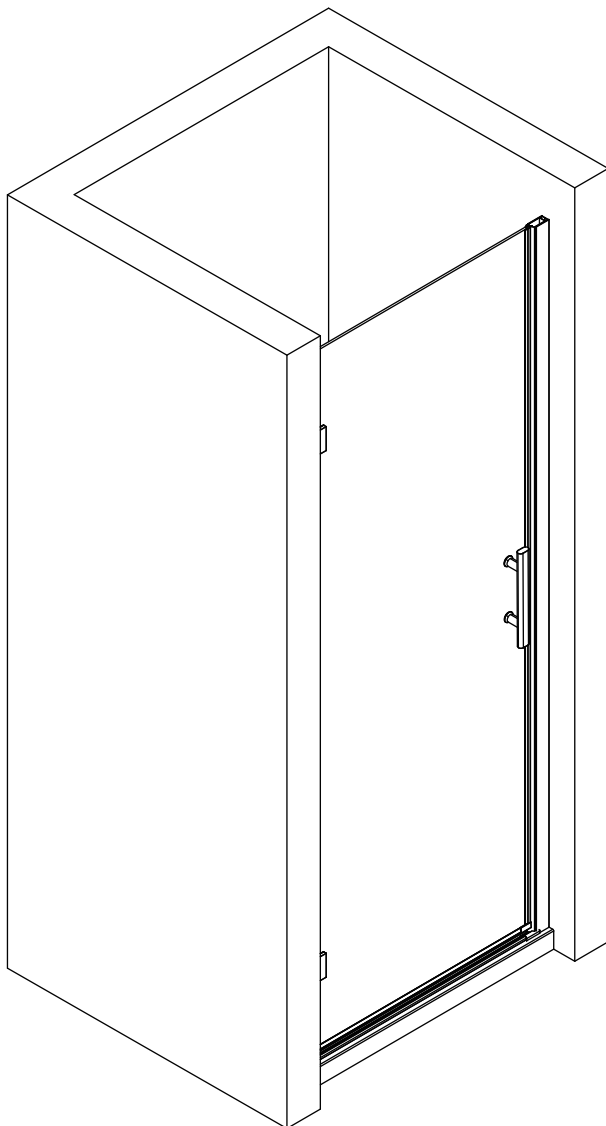

ZEAFIVE[®]

PRODUCT
INSTRUCTION
VIDEO

SIZE DETAILS

PIVOT SHOWER DOOR

**Left Hinged Door
(P2-P16)**

**Right Hinged Door
(P17-P33)**

PRODUCT
INSTRUCTION
VIDEO

www.bestgowholesale.com

ZGT30/32/34/36

AVAILABLE SIZES

Color Option: Chrome / Matte Black

Left Hinged Door

30" W x 72" H

Right Hinged Door

32" W x 72" H

34" W x 72" H

36" W x 72" H