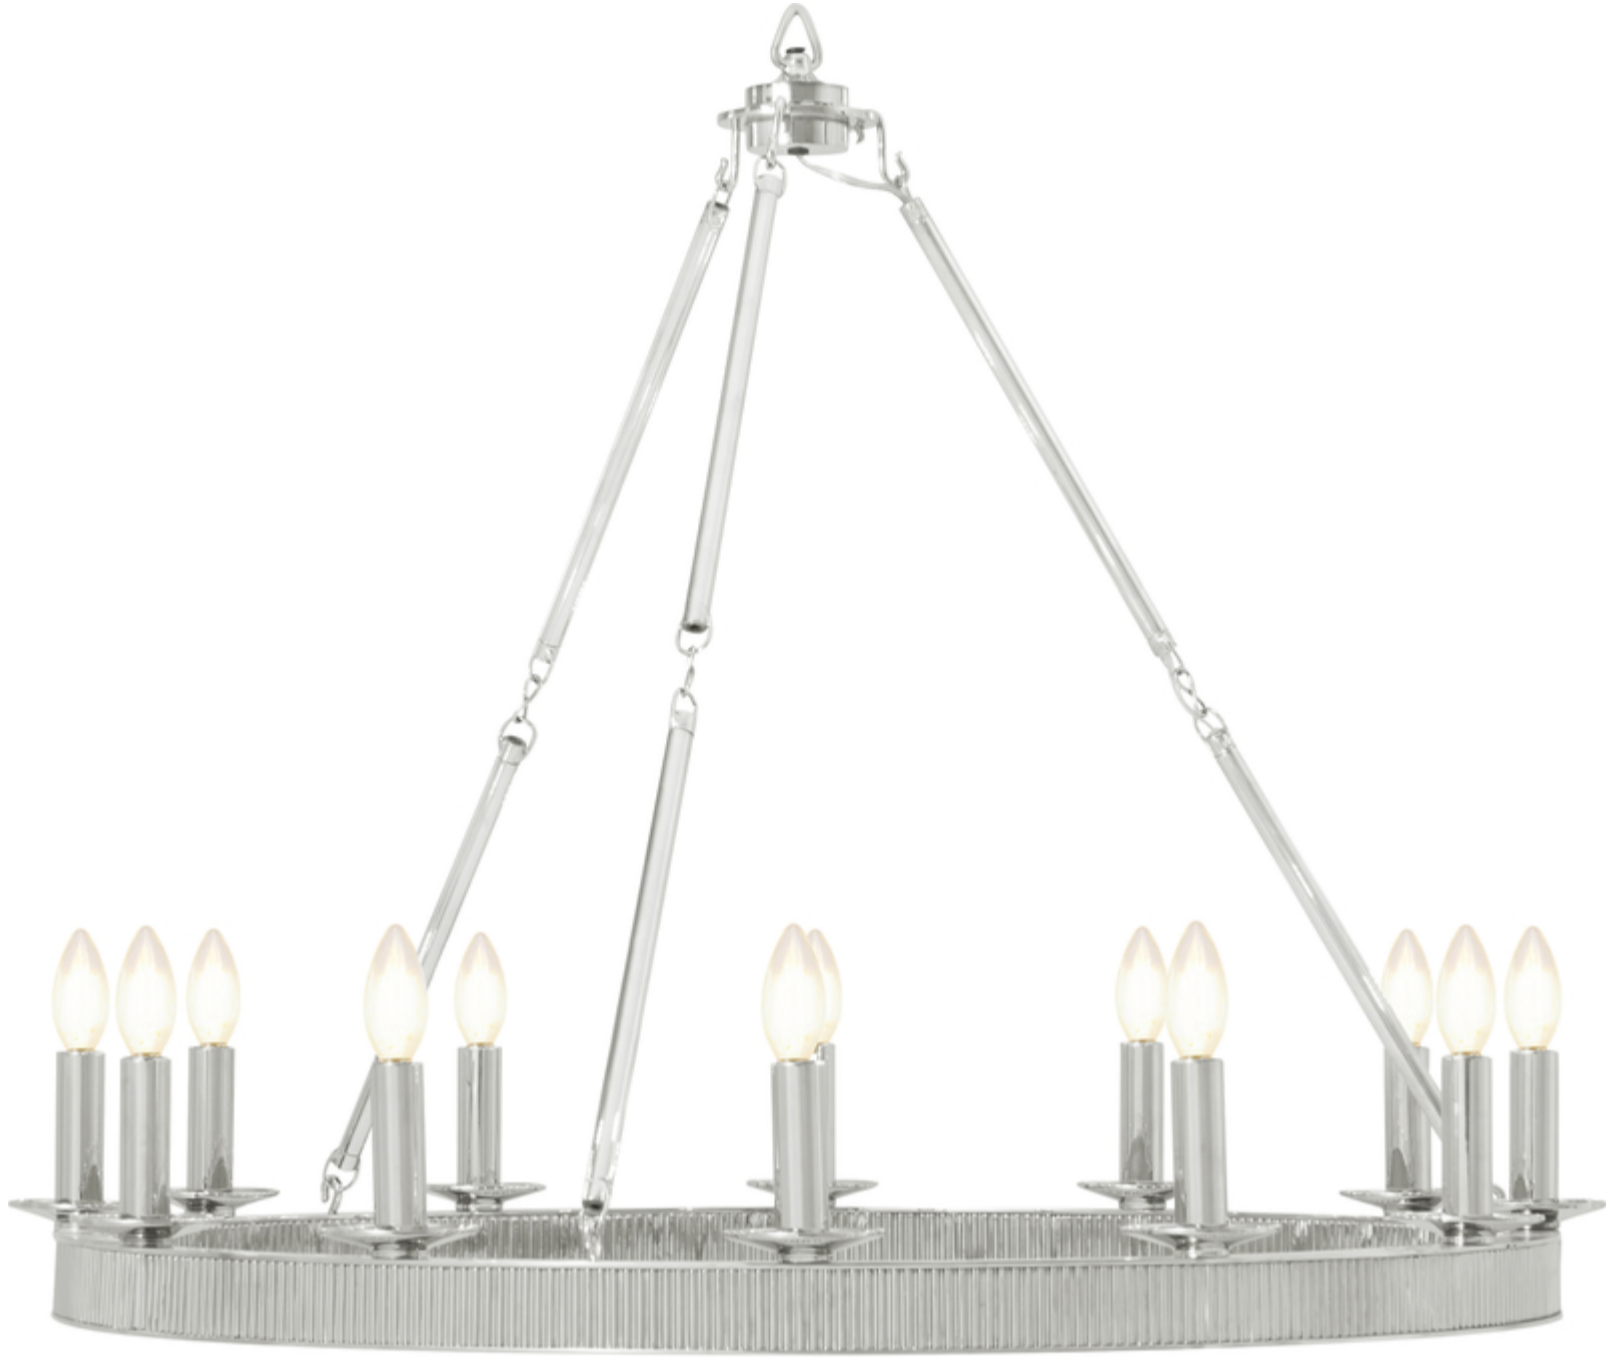

# THEODORE ALEXANDER

## Simon Grande Round

TA23030.C383

Simon Grande Round 12 Light Chandelier in Nickel Plated Brass

W 36 x D 36 x H 30¼ inches

**Material(s):** Brass

**Collection:** TA Illuminations

**Style:** Transitional / Formal Transitional

**Type:** Lighting / Ceiling Lighting