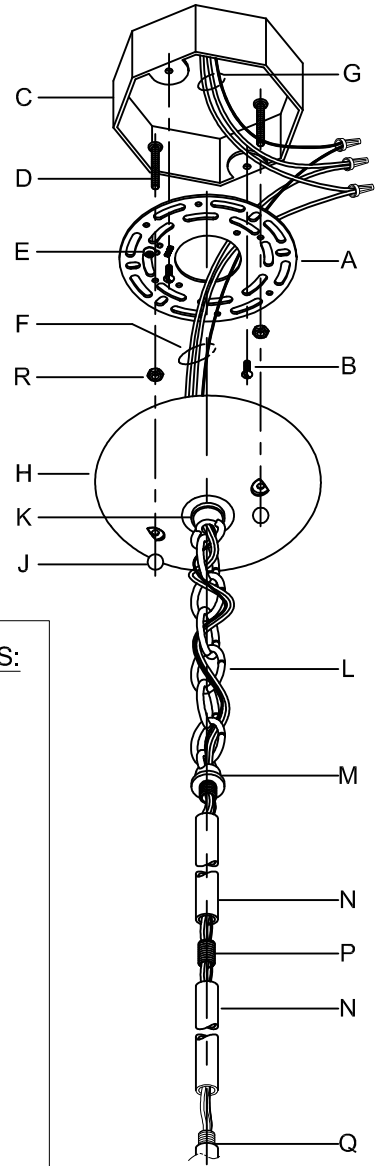

Assembly & Installation Instructions

CAUTION: Read instructions carefully and turn electricity off at main circuit breaker panel before beginning installation.

WARNING - If any Special Control Devices are used with this Fixture, Follow the Instructions Carefully to assure full compliance with N.E.C. requirements. If there are any questions, contact a Qualified Electrical Contractor.
CAUTION - All glass is fragile, use care when handling Glass component(s) and or Lamp(s).
WARNING - This product contains chemicals known to the State of California to cause cancer, birth defects and /or other reproductive harm. Thoroughly wash hands after installing, handling, cleaning, or otherwise touching this product.

CANOPY MOUNTING & WIRE CONNECTION ASSEMBLY STEPS:

Attach (N), (P) to achieve overall desired length.
 Una (N), (P) para lograr la longitud deseada.
 Joignez (N), (P) pour obtenir la longueur voulue.

1. D,E → A
2. R → D
3. B,A → C
4. F → P,N,M
5. M → N
6. N → Q
7. L → M,K
8. F → L,K,H
9. F → G
10. H,J → D

FIXTURE ASSEMBLY STEPS:

1. T → S

B, C, G & T
 (NOT FURNISHED)
 (NO INCLUIDA)
 (NON FOURNIE)

Instructions d'Assemblage et Installation

Mise en garde: Lire les instructions avec soin et couper le courant au disjoncteur central avant de commencer l'installation.