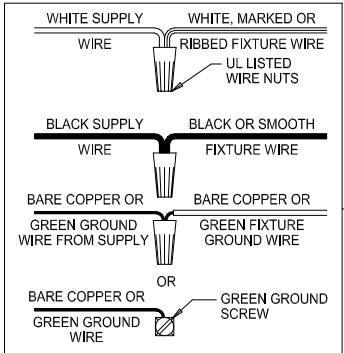

Assembly & Installation Instructions

CAUTION: Read instructions carefully and turn electricity off at main circuit breaker panel before beginning installation.

WARNING - If any Special Control Devices are used with this Fixture, Follow the Instructions Carefully to assure full compliance with N.E.C. requirements. If there are any questions, contact a Qualified Electrical Contractor.
CAUTION - All glass is fragile, use care when handling Glass component(s) and or Lamp(s).
WARNING - This product contains chemicals known to the State of California to cause cancer, birth defects and /or other reproductive harm. Thoroughly wash hands after installing, handling, cleaning, or otherwise touching this product.

CANOPY MOUNTING & WIRE CONNECTION ASSEMBLY STEPS:

Attach (N), (P) to achieve overall desired length.
 Una (N), (P) para lograr la longitud deseada.
 Joignez (N), (P) pour obtenir la longueur voulue.

1. D,E → A
2. R → D
3. B,A → C
4. F → P,N,M
5. M → N
6. N → Q
7. L → M,K
8. F → L,K,H
9. F → G
10. H,J → D

FIXTURE ASSEMBLY STEPS:

1. T → S

B, C, G & T
 (NOT FURNISHED)
 (NO INCLUIDA)
 (NON FOURNIE)

Instructions d'Assemblage et Installation

Mise en garde: Lire les instructions avec soin et couper le courant au disjoncteur central avant de commencer l'installation.