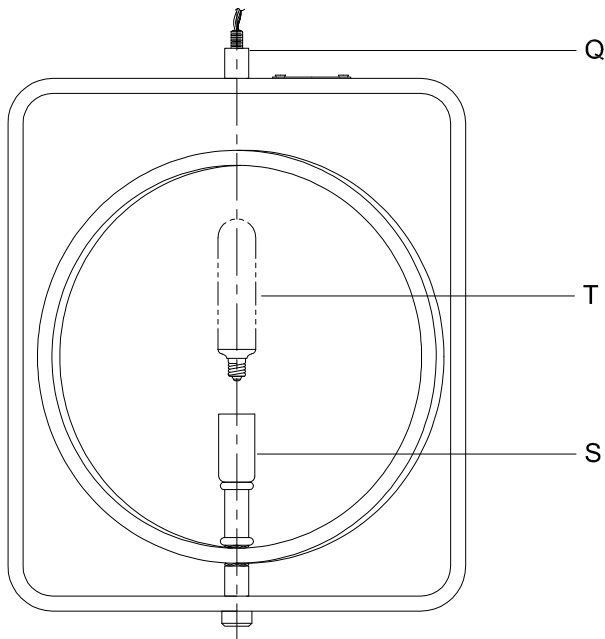

Assembly & Installation Instructions

CAUTION: Read instructions carefully and turn electricity off at main circuit breaker panel before beginning installation.

WARNING - If any Special Control Devices are used with this Fixture, Follow the Instructions Carefully to assure full compliance with N.E.C. requirements. If there are any questions, contact a Qualified Electrical Contractor.
CAUTION - All glass is fragile, use care when handling Glass component(s) and or Lamp(s).
WARNING - This product contains chemicals known to the State of California to cause cancer, birth defects and /or other reproductive harm. Thoroughly wash hands after installing, handling, cleaning, or otherwise touching this product.

CANOPY MOUNTING & WIRE CONNECTION ASSEMBLY STEPS:

Attach (N), (P) to achieve overall desired length.
 Una (N), (P) para lograr la longitud deseada.
 Joignez (N), (P) pour obtenir la longueur voulue.

1. D,E → A
2. R → D
3. B,A → C
4. F → P,N,M
5. M → N
6. N → Q
7. L → M,K
8. F → L,K,H
9. F → G
10. H,J → D

FIXTURE ASSEMBLY STEPS:

1. T → S

B, C, G & T
 (NOT FURNISHED)
 (NO INCLUIDA)
 (NON FOURNIE)

Instructions d'Assemblage et Installation

Mise en garde: Lire les instructions avec soin et couper le courant au disjoncteur central avant de commencer l'installation.