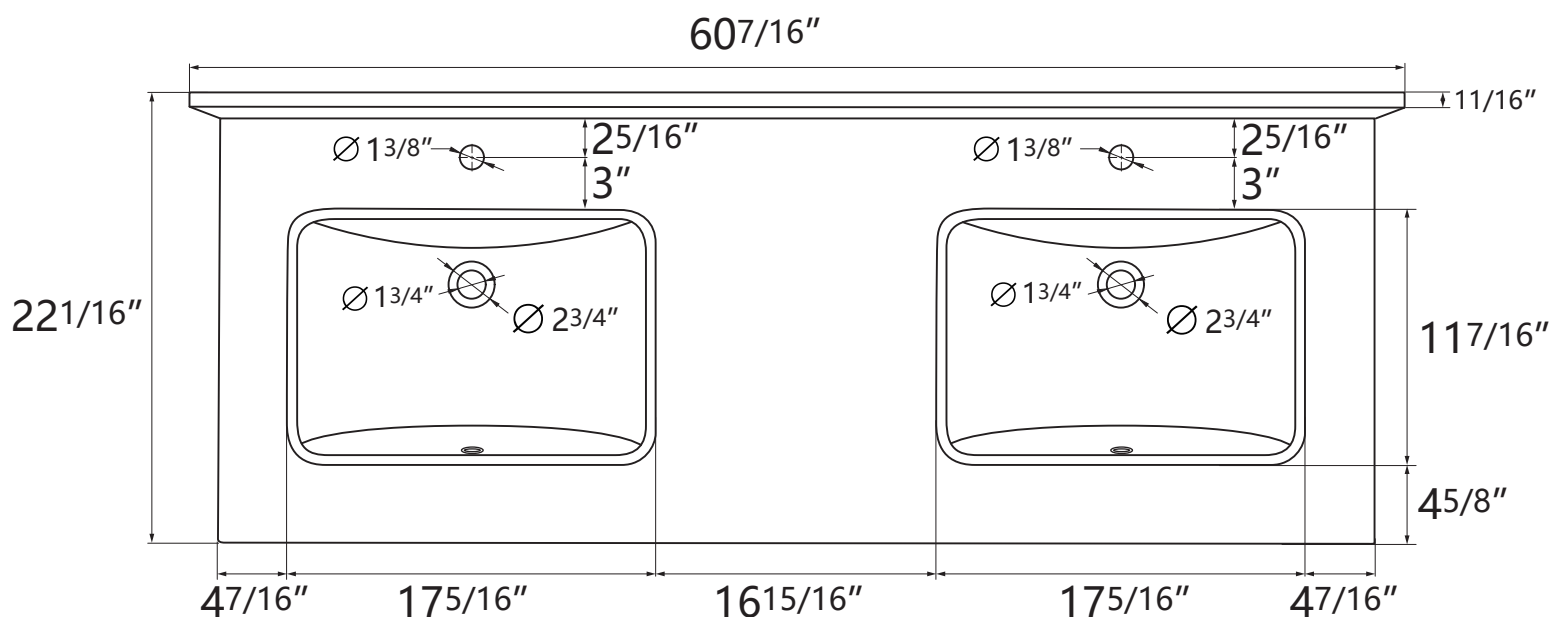

# MODEL NBT-MB6022D

**NOTE:** Any size of the vanity's installation steps are the same.