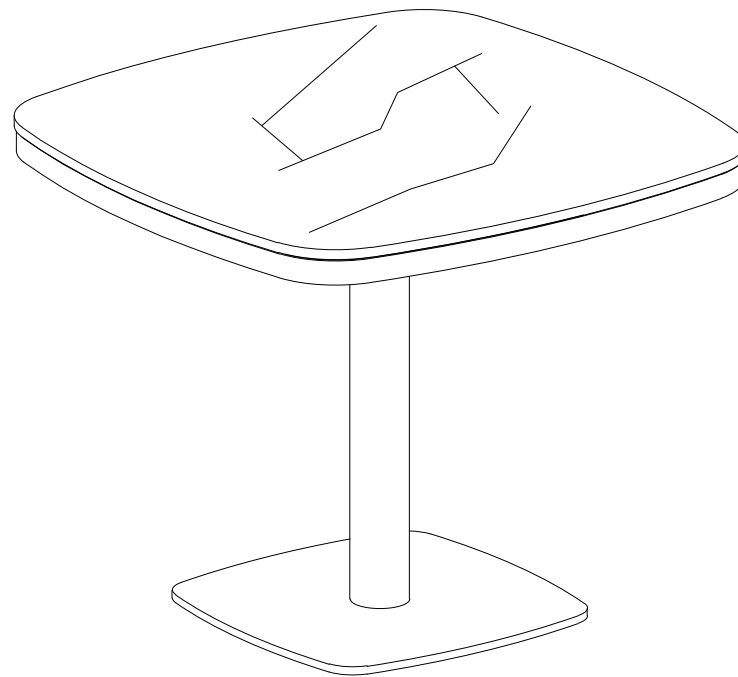

ASSEMBLY INSTRUCTIONS.

CELESTE CAFE TABLE

THANK YOU FOR YOUR PURCHASE!

PARTS AND HARDWARE.

(A) Marble Top , 1x 	(B) Base plate, 1x 
(C) Frame, 1x 	(D) Top assembly plate (1x) 
(E) Mid-Base 	(F) Flat head Bolts 25x8mm, (4x) 
(G)CSK Bolts 25x8mm, (8x) 	(H)Allen key, 5mm, (1x) 
(I) Flat Head Bolts, 30x8mm (4x) 	(J) Washer 25x8mm ,4x 

NOTES.

Thank you for purchasing this quality product! Be sure to check all packing material carefully for small part that may have come loose inside the carton during shipping.

CAUTION: The item is heavy, assembly should be performed by two people.