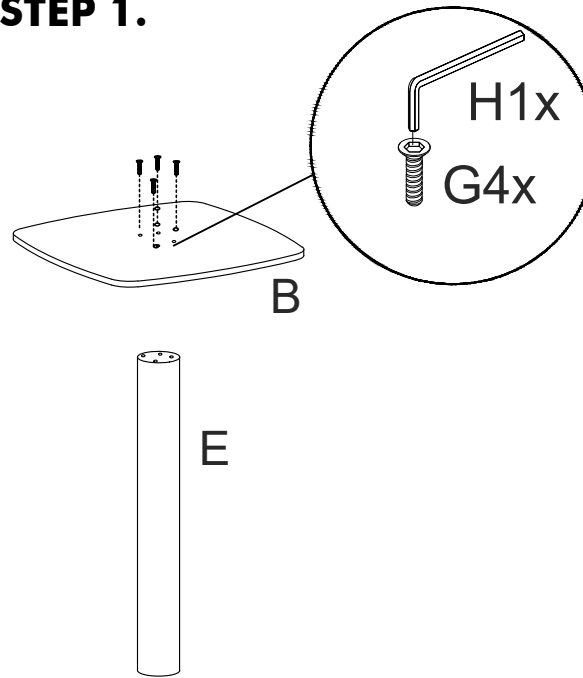

PARTS AND HARDWARE.

(A) Marble Top , 1x 	(B) Base plate, 1x
(C) Frame, 1x 	(D) Top assembly plate (1x)
(E) Mid-Base 	(F) Flat head Bolts 25x8mm, (4x)
(G)CSK Bolts 25x8mm, (8x) 	(H)Allen key, 5mm, (1x)
(I) Flat Head Bolts, 30x8mm (4x) 	(J) Washer 25x8mm ,4x

NOTES.

Thank you for purchasing this quality product! Be sure to check all packing material carefully for small part that may have come loose inside the carton during shipping.

CAUTION: The item is heavy, assembly should be performed by two people.

STEP 1.

STEP 2.