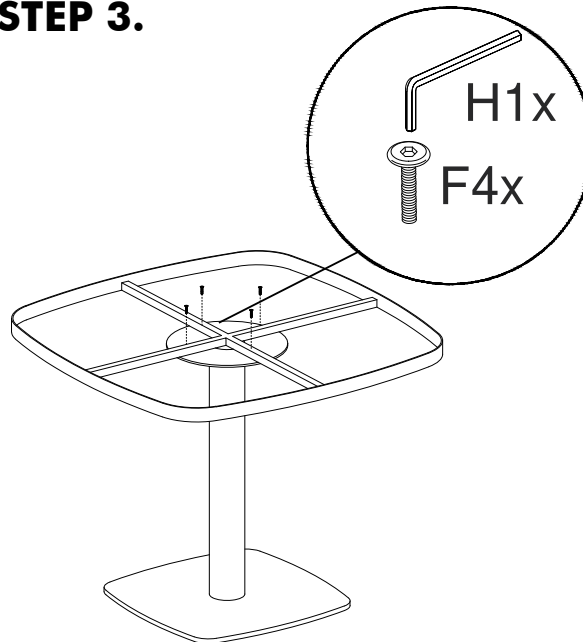

PARTS AND HARDWARE.

(A) Marble Top , 1x 	(B) Base plate, 1x
(C) Frame, 1x 	(D) Top assembly plate (1x)
(E) Mid-Base 	(F) Flat head Bolts 25x8mm, (4x)
(G)CSK Bolts 25x8mm, (8x) 	(H)Allen key, 5mm, (1x)
(I) Flat Head Bolts, 30x8mm (4x) 	(J) Washer 25x8mm ,4x

NOTES.

Thank you for purchasing this quality product! Be sure to check all packing material carefully for small part that may have come loose inside the carton during shipping.

CAUTION: The item is heavy, assembly should be performed by two people.

STEP 1.

STEP 2.

STEP 3.

STEP 4.