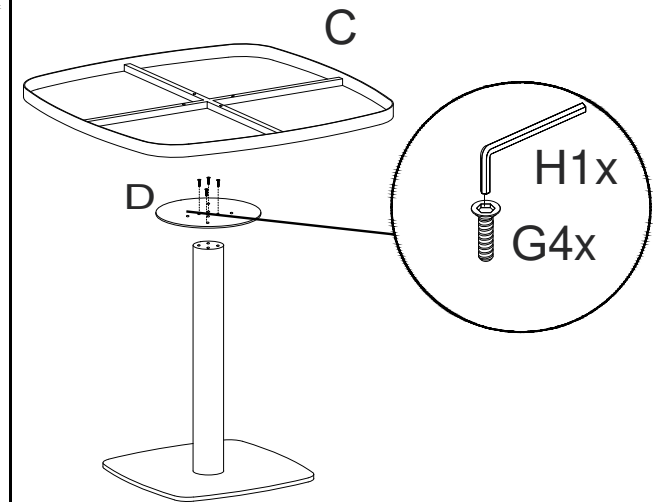

PARTS AND HARDWARE.

(A) Marble Top , 1x 	(B) Base plate, 1x
(C) Frame, 1x 	(D) Top assembly plate (1x)
(E) Mid-Base 	(F) Flat head Bolts 25x8mm, (4x)
(G)CSK Bolts 25x8mm, (8x) 	(H)Allen key, 5mm, (1x)
(I) Flat Head Bolts, 30x8mm (4x) 	(J) Washer 25x8mm ,4x

NOTES.

Thank you for purchasing this quality product! Be sure to check all packing material carefully for small part that may have come loose inside the carton during shipping.

CAUTION: The item is heavy, assembly should be performed by two people.

STEP 1.

STEP 2.

STEP 3.

STEP 4.