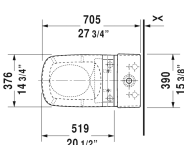

DuraStyle Toilet kit # D4053000

< 15 3/8" Inch >

Toilet kit	Dimension	Weight	Order number
Toilet bowl for SensoWash®, Tank & SensoWash® Starck shower-toilet seat			
Colors			
00 White			
Variant			
	15 3/8" x 27 1/2" Inch	136.1 lb	D4053000
Suitable products			
Tank for bottom left supply, cUPC® listed*, 15 3/8" x 6 3/4" Inch	15 3/8" x 6 3/4" Inch		093520
Two-piece toilet for SensoWash® (without tank), syphonic, only in combination with SensoWash, 12" rough-in, connecting elements for SensoWash with concealed connections included, vertical outlet, cUPC® listed*, 14 1/8" x 27 1/2" Inch	14 1/8" x 27 1/2" Inch		216051

All drawings contain the necessary measurements which are subject to standard tolerances. They are stated in inch & mm and are non-binding. Exact measurements, in particular for customized installation scenarios, can only be taken from the finished ceramic piece.