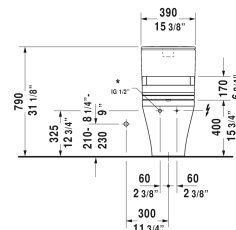

DuraStyle Toilet kit # D4053000

< 15 3/8" Inch >

Toilet kit	Dimension	Weight	Order number
Toilet bowl for SensoWash®, Tank & SensoWash® Starck shower-toilet seat			
Colors			
00 White			
Variant			
	15 3/8" x 27 1/2" Inch	136.1 lb	D4053000
Suitable products			
Tank for bottom left supply, cUPC® listed*, 15 3/8" x 6 3/4" Inch	15 3/8" x 6 3/4" Inch		093520
Two-piece toilet for SensoWash® (without tank), syphonic, only in combination with SensoWash, 12" rough-in, connecting elements for SensoWash with concealed connections included, vertical outlet, cUPC® listed*, 14 1/8" x 27 1/2" Inch	14 1/8" x 27 1/2" Inch		216051

All drawings contain the necessary measurements which are subject to standard tolerances. They are stated in inch & mm and are non-binding. Exact measurements, in particular for customized installation scenarios, can only be taken from the finished ceramic piece.