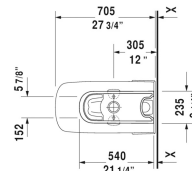

DuraStyle Toilet kit # D4053000

< 15 3/8" Inch >

Toilet kit	Dimension	Weight	Order number
Toilet bowl for SensoWash®, Tank & SensoWash® Starck shower-toilet seat			
Colors			
00 White			
Variant			
	15 3/8" x 27 1/2" Inch	136.1 lb	D4053000
Suitable products			
Tank for bottom left supply, cUPC® listed*, 15 3/8" x 6 3/4" Inch	15 3/8" x 6 3/4" Inch		093520
Two-piece toilet for SensoWash® (without tank), syphonic, only in combination with SensoWash, 12" rough-in, connecting elements for SensoWash with concealed connections included, vertical outlet, cUPC® listed*, 14 1/8" x 27 1/2" Inch	14 1/8" x 27 1/2" Inch		216051

All drawings contain the necessary measurements which are subject to standard tolerances. They are stated in inch & mm and are non-binding. Exact measurements, in particular for customized installation scenarios, can only be taken from the finished ceramic piece.