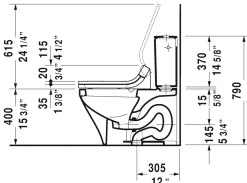

DuraStyle Toilet kit # D4053000

< 15 3/8" Inch >

Toilet kit	Dimension	Weight	Order number
Toilet bowl for SensoWash®, Tank & SensoWash® Starck shower-toilet seat			
Colors			
00 White			
Variant			
	15 3/8" x 27 1/2" Inch	136.1 lb	D4053000
Suitable products			
Tank for bottom left supply, cUPC® listed*, 15 3/8" x 6 3/4" Inch	15 3/8" x 6 3/4" Inch		093520
Two-piece toilet for SensoWash® (without tank), syphonic, only in combination with SensoWash, 12" rough-in, connecting elements for SensoWash with concealed connections included, vertical outlet, cUPC® listed*, 14 1/8" x 27 1/2" Inch	14 1/8" x 27 1/2" Inch		216051

All drawings contain the necessary measurements which are subject to standard tolerances. They are stated in inch & mm and are non-binding. Exact measurements, in particular for customized installation scenarios, can only be taken from the finished ceramic piece.