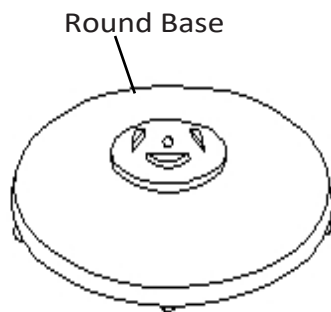

Thank you for your purchase!

**Restaurant Table X-Base, T-base or
Round-base with 3" Diameter or 4"Diameter
Table Height or Bar height Column**

ASSEMBLY INSTRUCTIONS

Before You Begin:

Please identify all component parts and hardware pieces required before you begin. Carefully remove all of the components from the packaging and set aside for assembly. Assemble on a soft surface to prevent scratching during assembly.

PARTS

OR

OR

STEP 1

Note: "X" shape and round bases should be centered in the middle of the underside of the table top while the two T-bases should be attached on the left and right undersides of the table top.