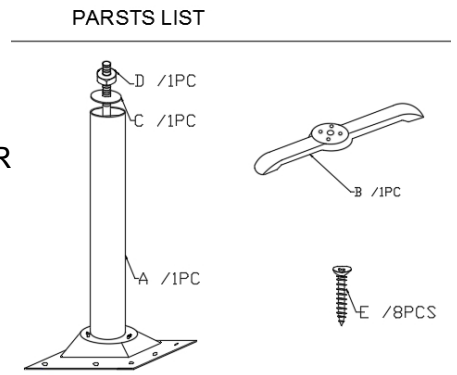

Online Assembly Instructions: <http://ftp.flashfurniture.com/AssemblyInstructions/XU-T2222-BAR-GG.pdf>

Customer Service email: CustomerExperience@belnick.com | Phone: 866-552-2810

XU-T0522-GG / XU-T0522-BAR-GG / XU-T2222-GG / XU-T2222-BAR-GG / XU-T3030-GG / XU-T3030-BAR-GG
XU-T3333-GG / XU-T3333-BAR-GG / XU-TR18-GG / XU-TR18-BAR-GG / XU-TR24-GG / XU-TR24-BAR-GG

PARTS

OR

OR

STEP 1

Note: "X" shape and round bases should be centered in the middle of the underside of the table top while the two T-bases should be attached on the left and right undersides of the table top.