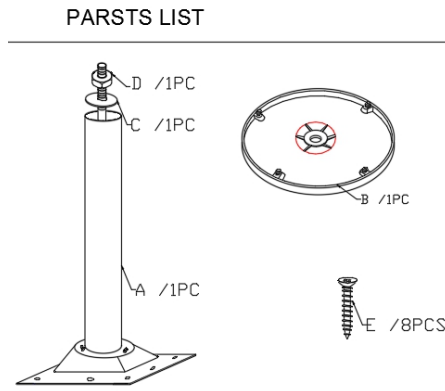

Online Assembly Instructions: <http://ftp.flashfurniture.com/AssemblyInstructions/XU-T2222-BAR-GG.pdf>

Customer Service email: CustomerExperience@belnick.com | Phone: 866-552-2810

XU-T0522-GG / XU-T0522-BAR-GG / XU-T2222-GG / XU-T2222-BAR-GG / XU-T3030-GG / XU-T3030-BAR-GG
XU-T3333-GG / XU-T3333-BAR-GG / XU-TR18-GG / XU-TR18-BAR-GG / XU-TR24-GG / XU-TR24-BAR-GG

PARTS

OR

OR

STEP 1

Note: "X" shape and round bases should be centered in the middle of the underside of the table top while the two T-bases should be attached on the left and right undersides of the table top.