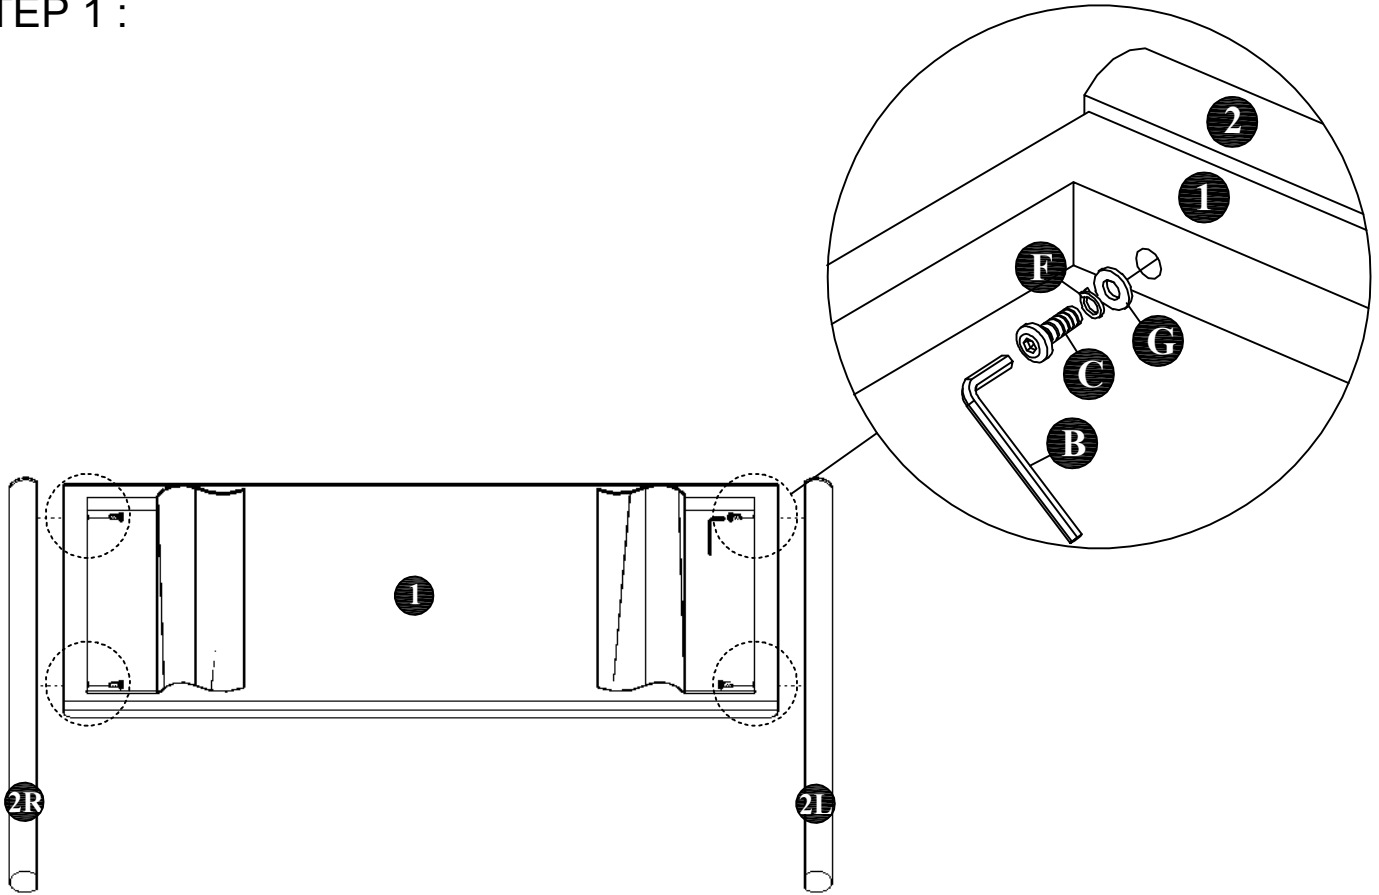

ASSEMBLY INSTRUCTIONS

STEP 1 :