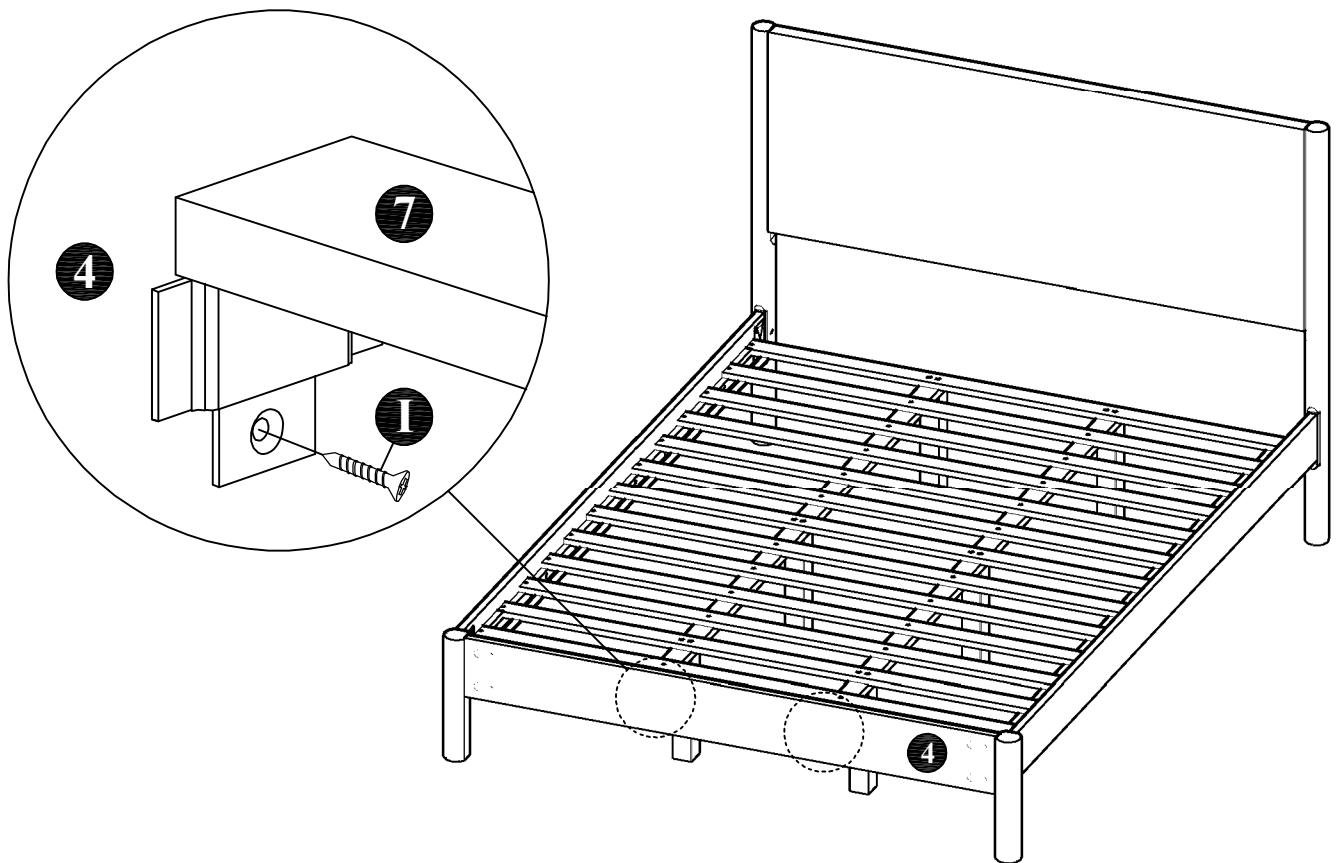

ASSEMBLY INSTRUCTIONS

MODEL : BD731C-FS

COMPONENT

Headboard - 1 pc.  ①	Headboard Leg (Left) - 1 pc.  ②L	Headboard Leg (Right) - 1 pc.  ②R	Side Rail - 2 pcs.  ③	Footboard - 1 pc.  ④	Center Leg - 6 pcs.  ⑤	FB Leg(Left) - 1 pc.  ⑥L	FB Leg(Right) - 1 pc.  ⑥R
Center Rail - 2 pcs.  ⑦	Slats - 13 pcs.(1set)  ⑧						

HARDWARE

Allen Key M4 (Long Ball Head) - 1 pc.  ①A	Allen Key M5 - 1 pc.  ①B	JCBB Bolt M8 x 35mm - 4 pcs.  ①C	JCBC Bolt M6 x 50mm - 12 pcs.  ①D	JCBC Bolt M6 x 40mm - 4 pcs.  ①E	M8 Spring Washer - 4 pcs.  ①F	M8 Flat Washer - 4 pcs.  ①G	M6 Spring Washer - 4 pcs.  ①H
Wood Screw M3.5 x 16mm - 2 pcs.  ①I	Wood Screw M4 x 25mm - 46 pcs.  ①J	Wood Dowel M8 x 30mm - 4 pcs.  ①K					

ASSEMBLY INSTRUCTIONS

STEP 1 :

STEP 2 :

ASSEMBLY INSTRUCTIONS

STEP 3 :

STEP 4 :

ASSEMBLY INSTRUCTIONS

STEP 5 :