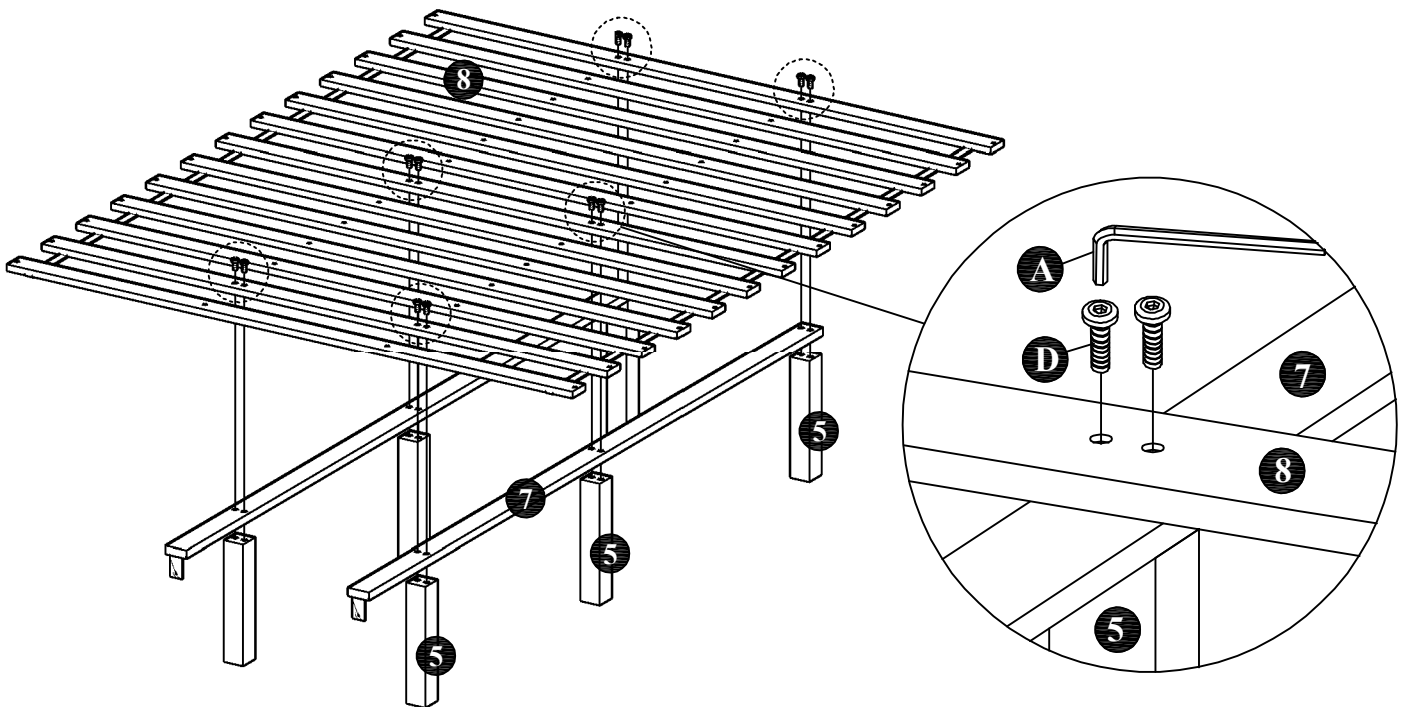

ASSEMBLY INSTRUCTIONS

MODEL : BD731C-FS

COMPONENT

Headboard - 1 pc.  ①	Headboard Leg (Left) - 1 pc.  ②L	Headboard Leg (Right) - 1 pc.  ②R	Side Rail - 2 pcs.  ③	Footboard - 1 pc.  ④	Center Leg - 6 pcs.  ⑤	FB Leg(Left) - 1 pc.  ⑥L	FB Leg(Right) - 1 pc.  ⑥R
Center Rail - 2 pcs.  ⑦	Slats - 13 pcs.(1set)  ⑧						

HARDWARE

Allen Key M4 (Long Ball Head) - 1 pc.  ①A	Allen Key M5 - 1 pc.  ①B	JCBB Bolt M8 x 35mm - 4 pcs.  ①C	JCBC Bolt M6 x 50mm - 12 pcs.  ①D	JCBC Bolt M6 x 40mm - 4 pcs.  ①E	M8 Spring Washer - 4 pcs.  ①F	M8 Flat Washer - 4 pcs.  ①G	M6 Spring Washer - 4 pcs.  ①H
Wood Screw M3.5 x 16mm - 2 pcs.  ①I	Wood Screw M4 x 25mm - 46 pcs.  ①J	Wood Dowel M8 x 30mm - 4 pcs.  ①K					

ASSEMBLY INSTRUCTIONS

STEP 1 :

STEP 2 :

ASSEMBLY INSTRUCTIONS

STEP 3 :

STEP 4 :

ASSEMBLY INSTRUCTIONS

STEP 5 :