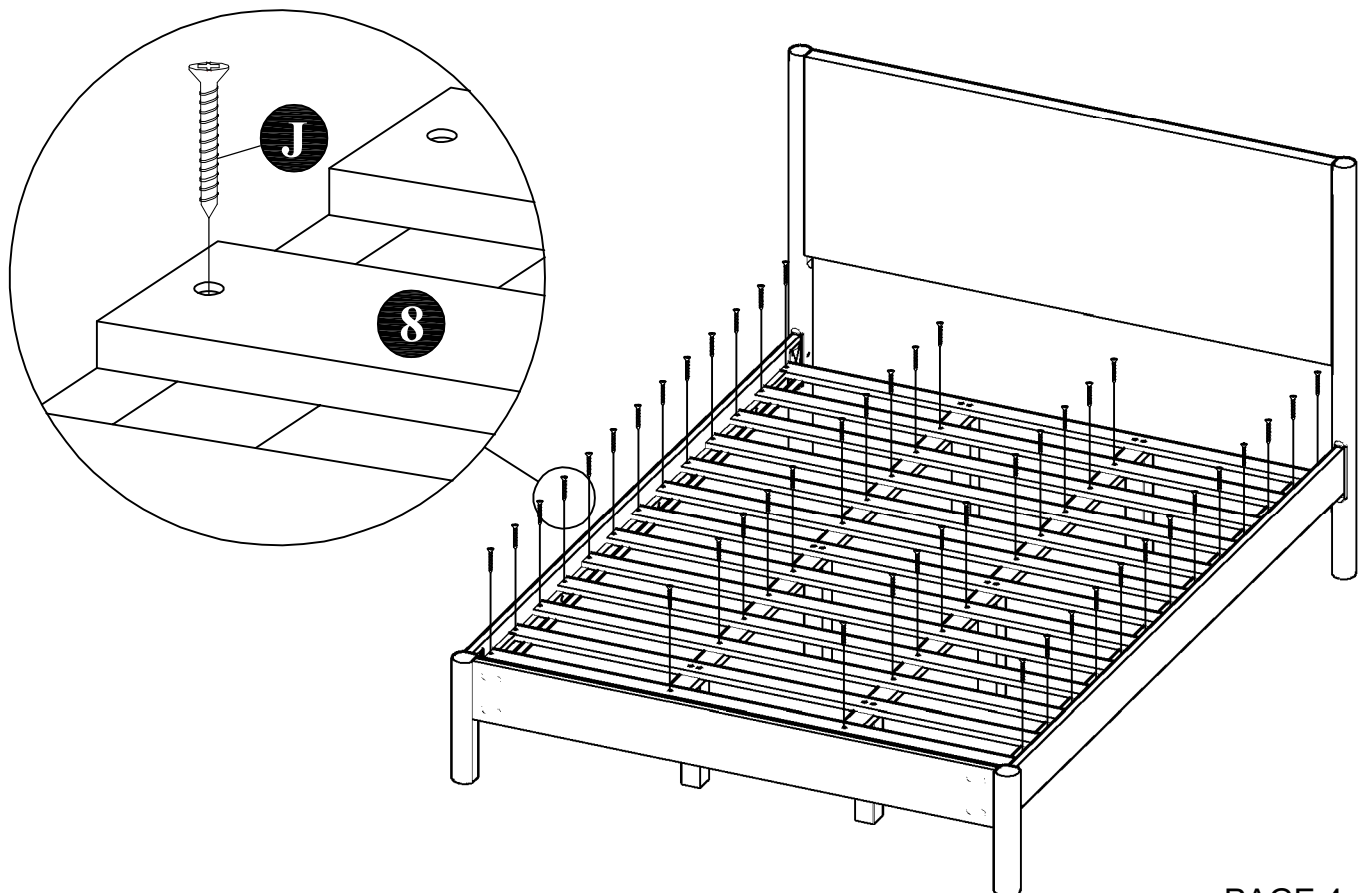

ASSEMBLY INSTRUCTIONS

STEP 5 :

STEP 6 :