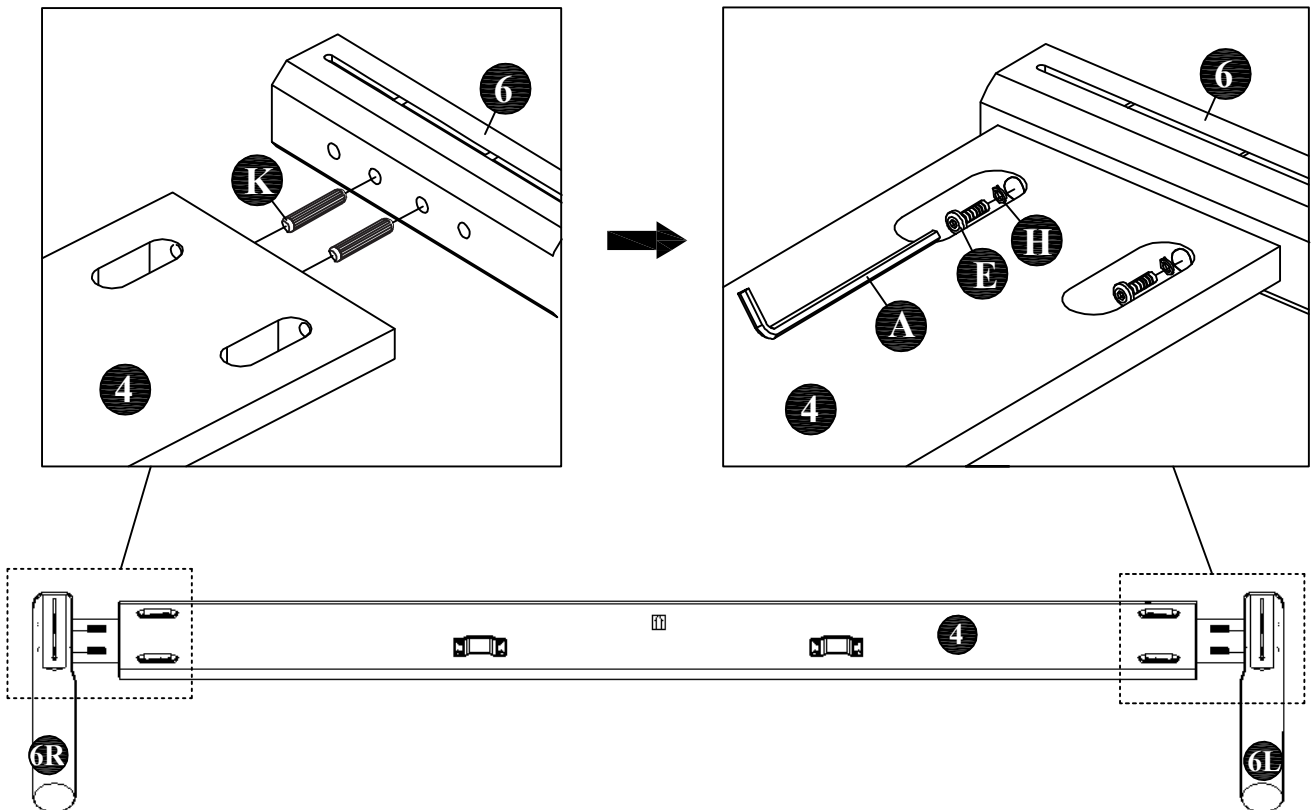

ASSEMBLY INSTRUCTIONS

MODEL : BD731C-FS

COMPONENT

Headboard - 1 pc.  ①	Headboard Leg (Left) - 1 pc.  ②L	Headboard Leg (Right) - 1 pc.  ②R	Side Rail - 2 pcs.  ③	Footboard - 1 pc.  ④	Center Leg - 6 pcs.  ⑤	FB Leg(Left) - 1 pc.  ⑥L	FB Leg(Right) - 1 pc.  ⑥R
Center Rail - 2 pcs.  ⑦	Slats - 13 pcs.(1set)  ⑧						

HARDWARE

Allen Key M4 (Long Ball Head) - 1 pc.  ①A	Allen Key M5 - 1 pc.  ①B	JCBB Bolt M8 x 35mm - 4 pcs.  ①C	JCBC Bolt M6 x 50mm - 12 pcs.  ①D	JCBC Bolt M6 x 40mm - 4 pcs.  ①E	M8 Spring Washer - 4 pcs.  ①F	M8 Flat Washer - 4 pcs.  ①G	M6 Spring Washer - 4 pcs.  ①H
Wood Screw M3.5 x 16mm - 2 pcs.  ①I	Wood Screw M4 x 25mm - 46 pcs.  ①J	Wood Dowel M8 x 30mm - 4 pcs.  ①K					

ASSEMBLY INSTRUCTIONS

STEP 1 :

STEP 2 :

ASSEMBLY INSTRUCTIONS

STEP 3 :

STEP 4 :

ASSEMBLY INSTRUCTIONS

STEP 5 :