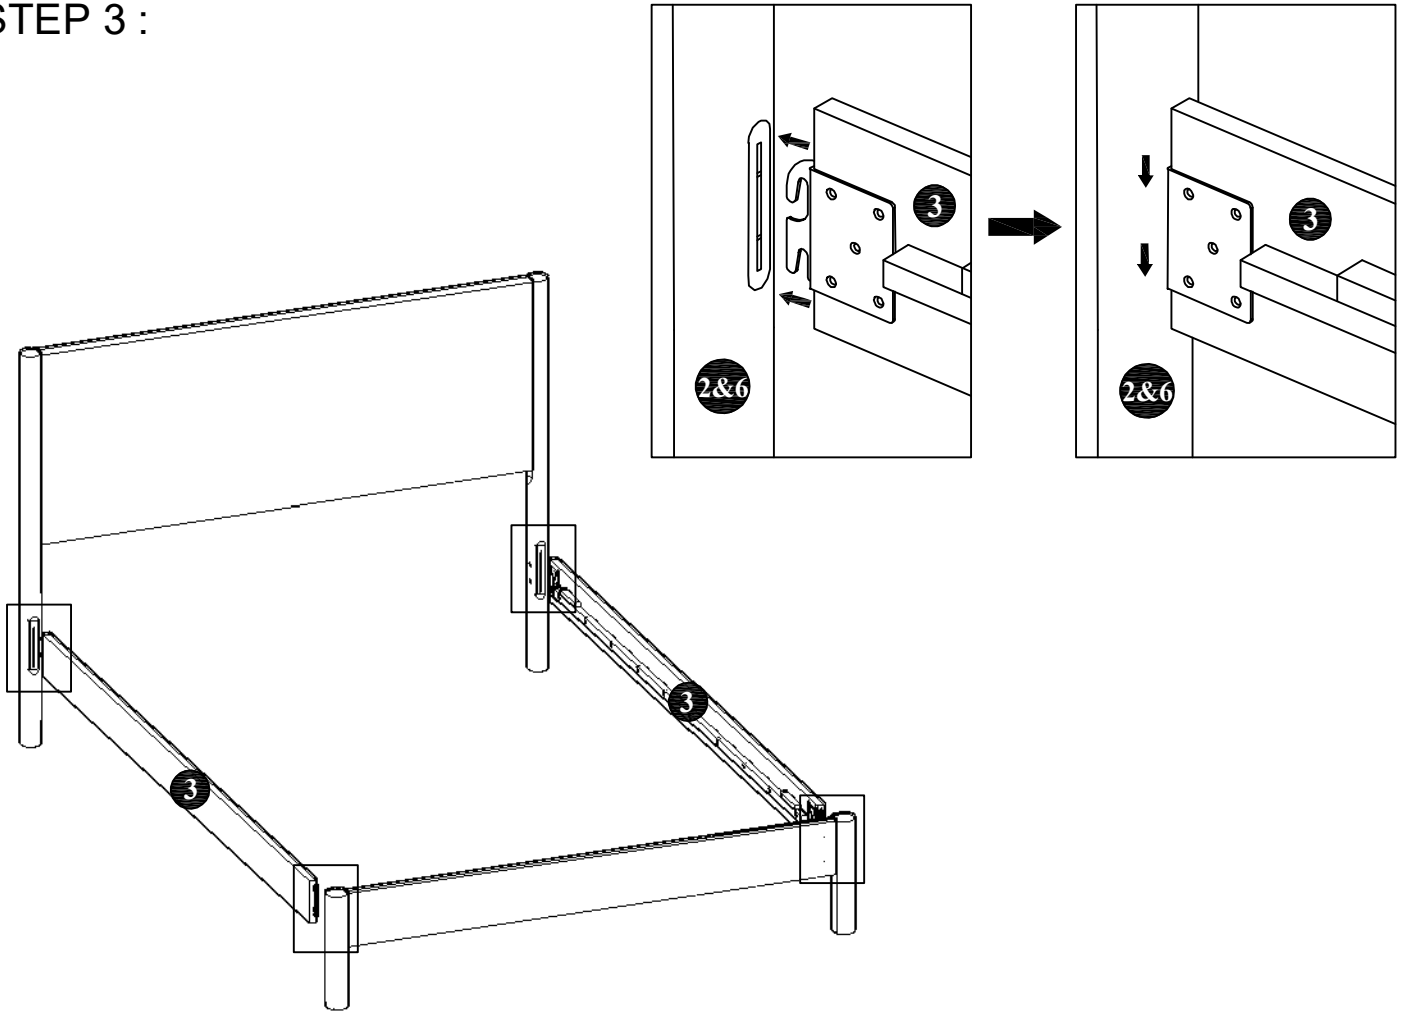

ASSEMBLY INSTRUCTIONS

MODEL : BD731C-FS

COMPONENT

Headboard - 1 pc.  ①	Headboard Leg (Left) - 1 pc.  ②L	Headboard Leg (Right) - 1 pc.  ②R	Side Rail - 2 pcs.  ③	Footboard - 1 pc.  ④	Center Leg - 6 pcs.  ⑤	FB Leg(Left) - 1 pc.  ⑥L	FB Leg(Right) - 1 pc.  ⑥R
Center Rail - 2 pcs.  ⑦	Slats - 13 pcs.(1set)  ⑧						

HARDWARE

Allen Key M4 (Long Ball Head) - 1 pc.  ①A	Allen Key M5 - 1 pc.  ①B	JCBB Bolt M8 x 35mm - 4 pcs.  ①C	JCBC Bolt M6 x 50mm - 12 pcs.  ①D	JCBC Bolt M6 x 40mm - 4 pcs.  ①E	M8 Spring Washer - 4 pcs.  ①F	M8 Flat Washer - 4 pcs.  ①G	M6 Spring Washer - 4 pcs.  ①H
Wood Screw M3.5 x 16mm - 2 pcs.  ①I	Wood Screw M4 x 25mm - 46 pcs.  ①J	Wood Dowel M8 x 30mm - 4 pcs.  ①K					

ASSEMBLY INSTRUCTIONS

STEP 1 :

STEP 2 :

ASSEMBLY INSTRUCTIONS

STEP 3 :

STEP 4 :

ASSEMBLY INSTRUCTIONS

STEP 5 :