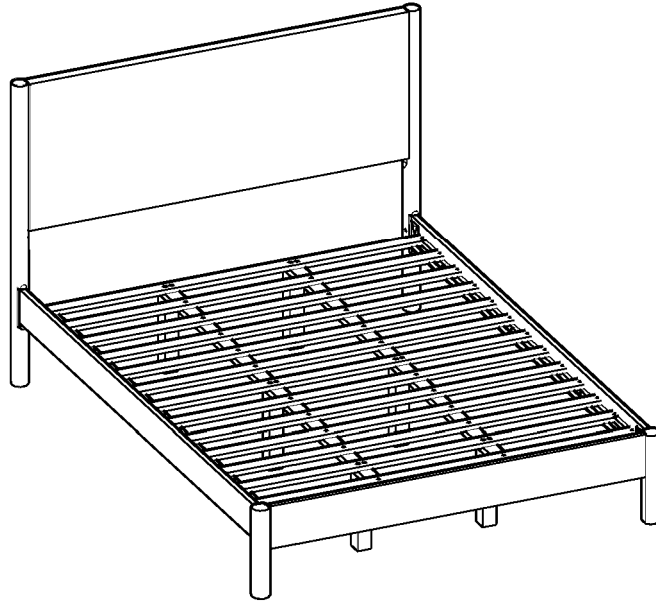

ASSEMBLY INSTRUCTIONS

MODEL : BD731C-FS

COMPONENT

Headboard - 1 pc.  ①	Headboard Leg (Left) - 1 pc.  ②L	Headboard Leg (Right) - 1 pc.  ②R	Side Rail - 2 pcs.  ③	Footboard - 1 pc.  ④	Center Leg - 6 pcs.  ⑤	FB Leg(Left) - 1 pc.  ⑥L	FB Leg(Right) - 1 pc.  ⑥R
Center Rail - 2 pcs.  ⑦	Slats - 13 pcs.(1set)  ⑧						

HARDWARE

Allen Key M4 (Long Ball Head) - 1 pc.  ①A	Allen Key M5 - 1 pc.  ①B	JCBB Bolt M8 x 35mm - 4 pcs.  ①C	JCBC Bolt M6 x 50mm - 12 pcs.  ①D	JCBC Bolt M6 x 40mm - 4 pcs.  ①E	M8 Spring Washer - 4 pcs.  ①F	M8 Flat Washer - 4 pcs.  ①G	M6 Spring Washer - 4 pcs.  ①H
Wood Screw M3.5 x 16mm - 2 pcs.  ①I	Wood Screw M4 x 25mm - 46 pcs.  ①J	Wood Dowel M8 x 30mm - 4 pcs.  ①K					