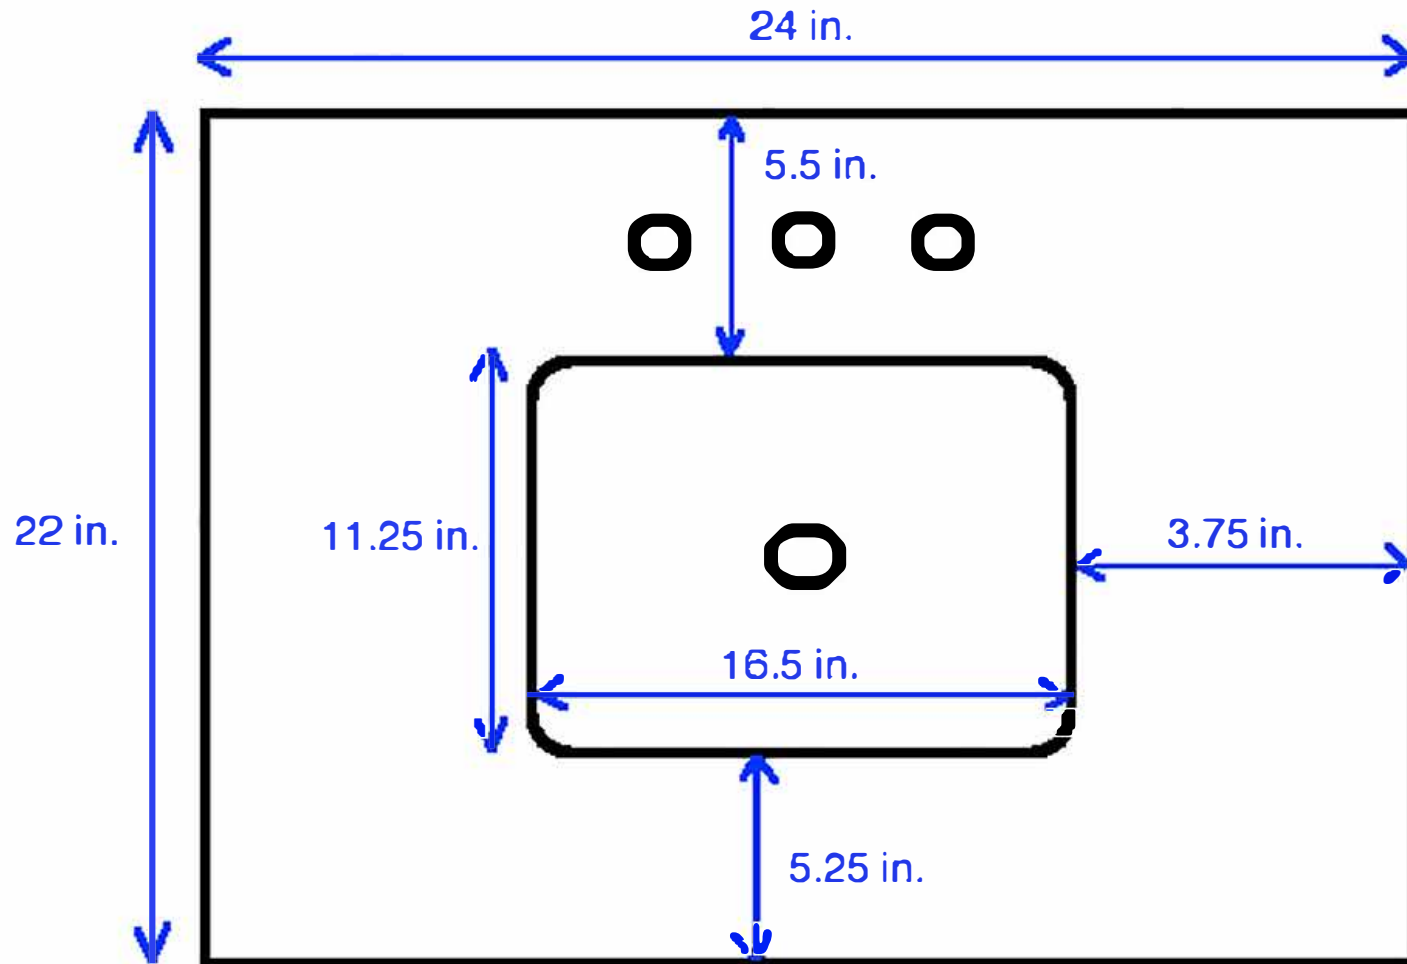

24-inch Bath Vanity Top View

All measurements are approximate and rounded to the nearest quarter inch. Please allow for a slight margin of error.