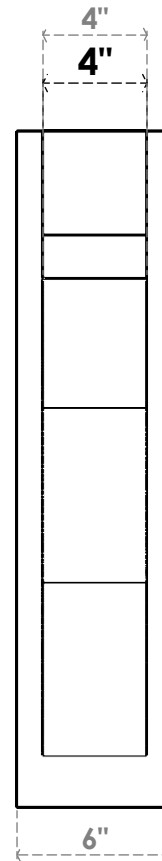

ITEM NUMBER: OUTUROC040X060X26000X26000X040X020X040FST44RCPR

4"W TOP X 6"W BACK X 26"D X 26"H X 4"T TOP X 2"T BACK TIMBERTHANE ROUGH CEDAR FUNSTON FAUX WOOD OPEN OUTLOOKER, BLOCK TOP AND BACK, 4"W CLOSED BRACE, PRIMED TAN

EKENA MILLWORK
2300 WEST MAIN ST.
CLARKSVILLE, TX 75426
TOLL FREE: 866-607-0453
WWW.EKENAMILLWORK.COM

NOTES

1. INSTALLATION TO BE COMPLETED IN ACCORDANCE WITH MANUFACTURER'S SPECIFICATIONS.
2. DRAWING MAY NOT BE TO SCALE
3. THIS DRAWING IS INTENDED FOR DESIGN AND PLANNING PURPOSES ONLY.
4. ALL INFORMATION CONTAINED HEREIN WAS CURRENT AT THE TIME OF DEVELOPMENT BUT MUST BE REVIEWED AND APPROVED BY THE PRODUCT MANUFACTURER TO BE CONSIDERED ACCURATE.
5. TIMBERTHANE ARCHITECTURAL PRODUCTS ARE MADE FROM HIGH DENSITY URETHANE AND COME FACTORY PRIMED