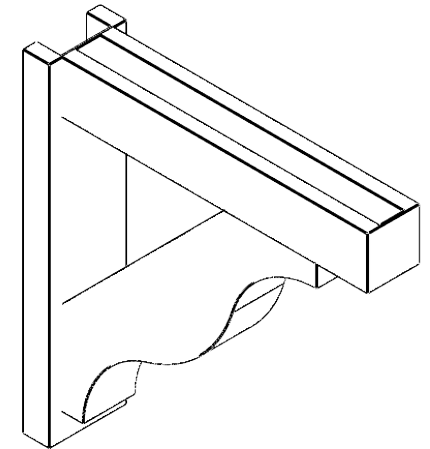

ITEM NUMBER: OUTUROC040X060X26000X26000X040X020X040FST44RCPR

4"W TOP X 6"W BACK X 26"D X 26"H X 4"T TOP X 2"T BACK TIMBERTHANE ROUGH CEDAR FUNSTON FAUX WOOD OPEN OUTLOOKER, BLOCK TOP AND BACK, 4"W CLOSED BRACE, PRIMED TAN

EKENA MILLWORK
2300 WEST MAIN ST.
CLARKSVILLE, TX 75426
TOLL FREE: 866-607-0453
WWW.EKENAMILLWORK.COM

NOTES

1. INSTALLATION TO BE COMPLETED IN ACCORDANCE WITH MANUFACTURER'S SPECIFICATIONS.
2. DRAWING MAY NOT BE TO SCALE
3. THIS DRAWING IS INTENDED FOR DESIGN AND PLANNING PURPOSES ONLY.
4. ALL INFORMATION CONTAINED HEREIN WAS CURRENT AT THE TIME OF DEVELOPMENT BUT MUST BE REVIEWED AND APPROVED BY THE PRODUCT MANUFACTURER TO BE CONSIDERED ACCURATE.
5. TIMBERTHANE ARCHITECTURAL PRODUCTS ARE MADE FROM HIGH DENSITY URETHANE AND COME FACTORY PRIMED