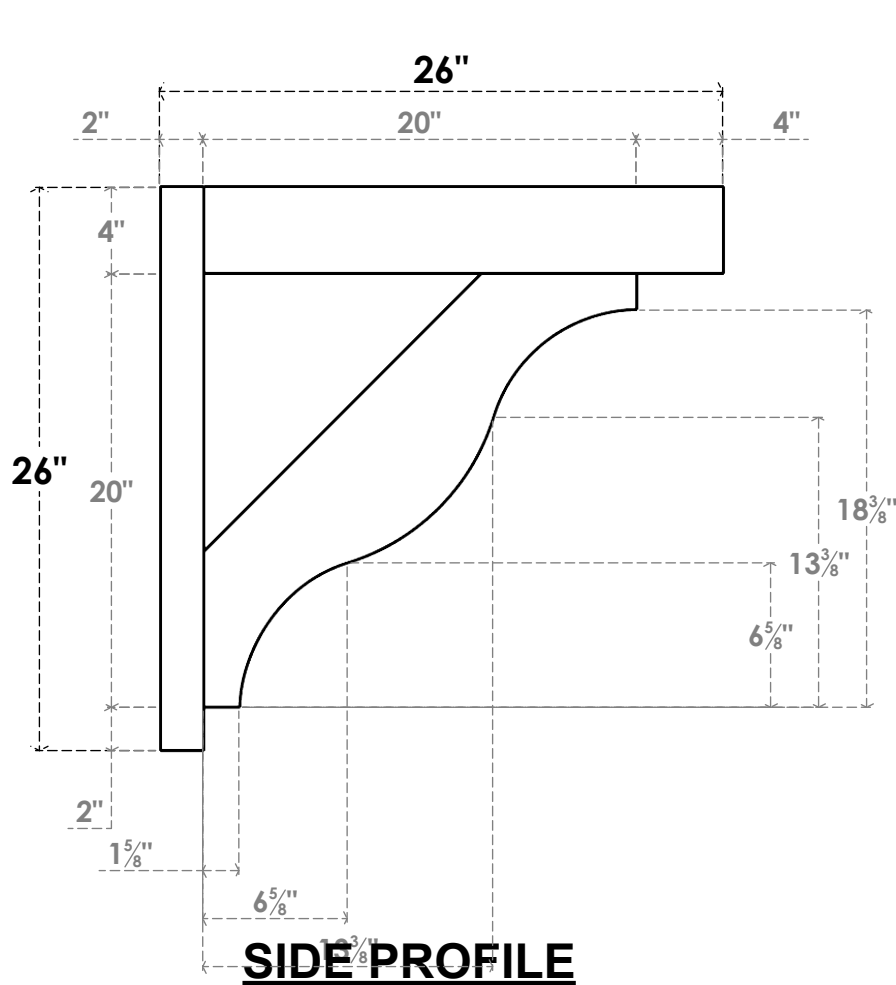

ITEM NUMBER: OUTUROC040X060X26000X26000X040X020X040FST44RCPR

4"W TOP X 6"W BACK X 26"D X 26"H X 4"T TOP X 2"T BACK TIMBERTHANE ROUGH CEDAR FUNSTON FAUX WOOD OPEN OUTLOOKER, BLOCK TOP AND BACK, 4"W CLOSED BRACE, PRIMED TAN

EKENA MILLWORK
2300 WEST MAIN ST.
CLARKSVILLE, TX 75426
TOLL FREE: 866-607-0453
WWW.EKENAMILLWORK.COM

NOTES

1. INSTALLATION TO BE COMPLETED IN ACCORDANCE WITH MANUFACTURER'S SPECIFICATIONS.
2. DRAWING MAY NOT BE TO SCALE
3. THIS DRAWING IS INTENDED FOR DESIGN AND PLANNING PURPOSES ONLY.
4. ALL INFORMATION CONTAINED HEREIN WAS CURRENT AT THE TIME OF DEVELOPMENT BUT MUST BE REVIEWED AND APPROVED BY THE PRODUCT MANUFACTURER TO BE CONSIDERED ACCURATE.
5. TIMBERTHANE ARCHITECTURAL PRODUCTS ARE MADE FROM HIGH DENSITY URETHANE AND COME FACTORY PRIMED