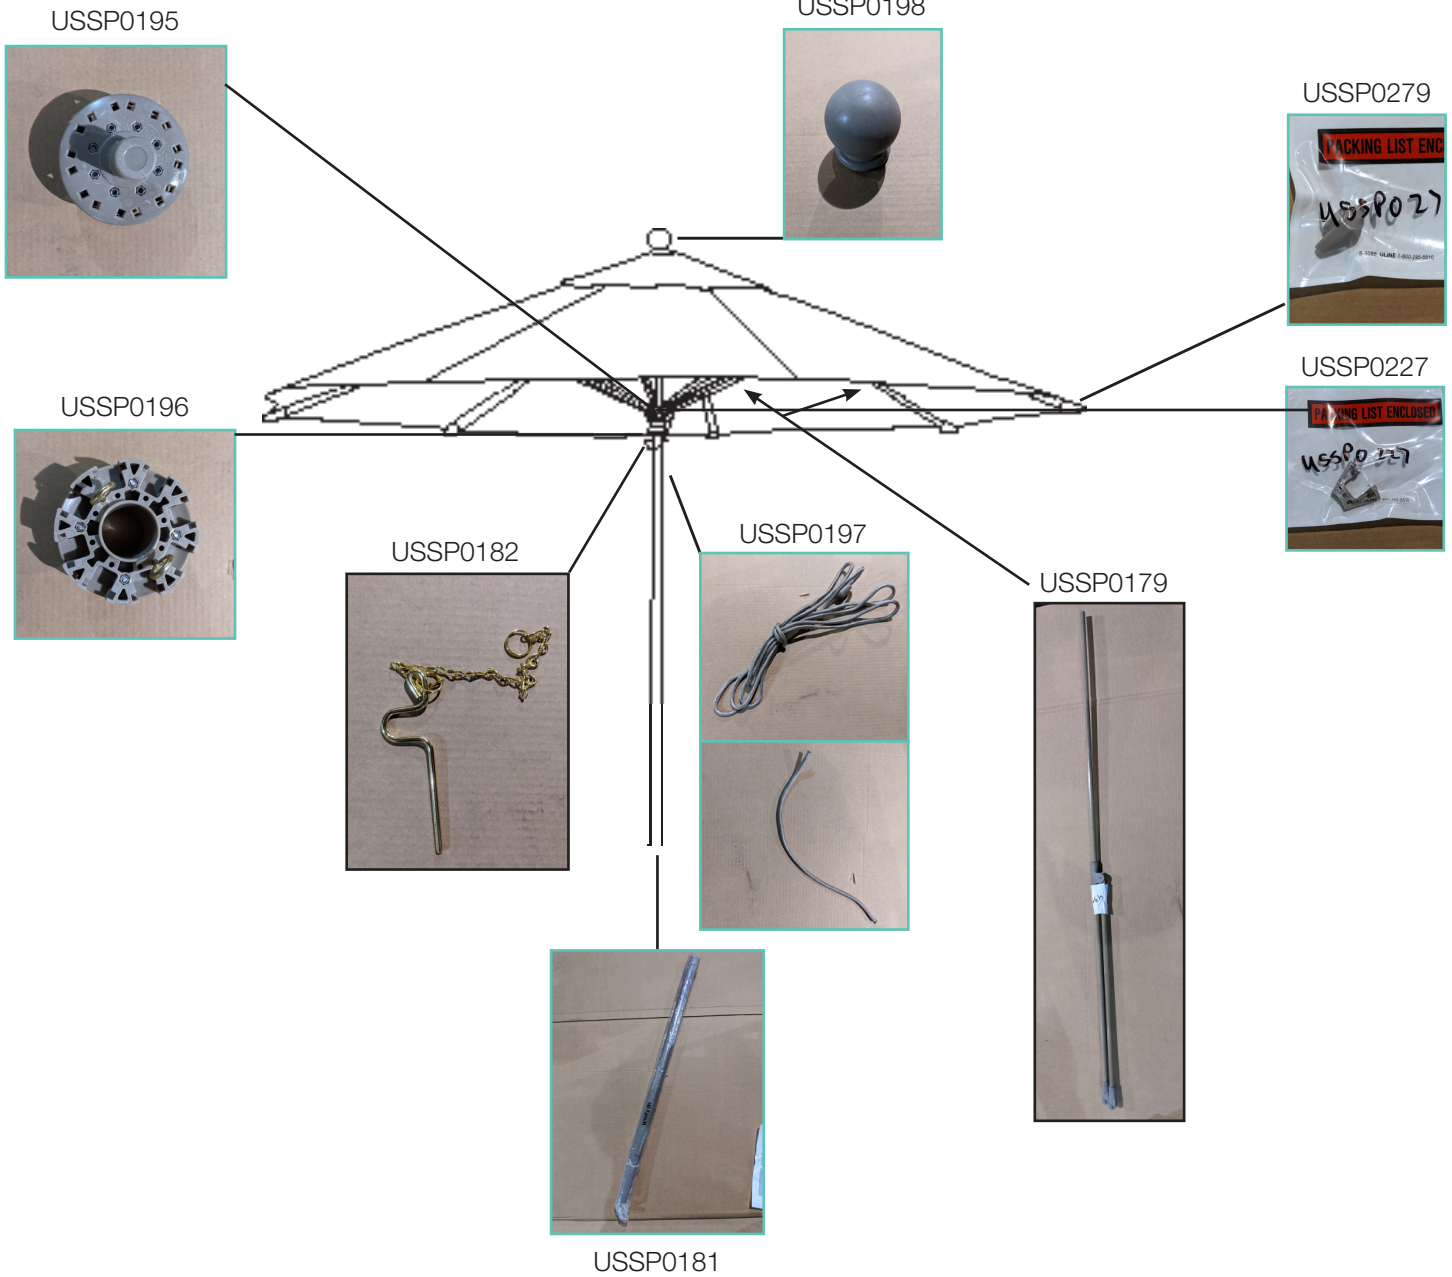

## Product Specifications

Product Description	Reference Number	Color	UPC Code 014306	Pack Weight Each (lbs.)	Master Pack	Master Pack Volume (cu. ft)
7.5 Ft. Round Windmaster Umbrella with 1 1/2" Aluminum Pole	98319431	Sky Blue	922522	20.94	1	1.94
	98380331	Khaki	142722	20.94	1	1.94
	98389731	Pacific Blue	142746	20.94	1	1.94
	98342531	Canvas	909189	20.94	1	1.94
	98386031	Navy	142760	20.94	1	1.94
	98382031	Forest Green	142753	20.94	1	1.94
	98342431	Pistachio	909172	20.94	1	1.94
	98318131	Taupe	912523	20.94	1	1.94
	98324131	Turquoise	912530	20.94	1	1.94
	98318231	Terra Cotta	918013	20.94	1	1.94
	98301931	Orange	921976	20.94	1	1.94
	98301731	Black	928159	20.94	1	1.94
	98300231	Charcoal Gray	928142	20.94	1	1.94
	98366631	Logo Red	944463	20.94	1	1.94

## Features & Benefits Warranty: 3 Year Limited Fade Warranty on Fabric • 3 Year Replacement on Fiberglass Ribs

- Built to better sustain the unpredictable abuses of the wind
- Heavy duty aluminum pole for extra strength
- Replaceable fiberglass ribs to bend but not break
- Extra large vent to release the pressure
- Colorfast, easy to maintain Recacril® Marine Grade solution-dyed acrylic fabric in standard and custom canopy colors to meet any landscaping scheme. Recacril® is a registered trademark of S. A. Recasens.
- Bases and umbrellas sold separately
- Optional beach and bar height bottom poles available.

# Spare Parts

Reference #	Description
USSP0179	RIB & STRETCHER WINDM UMB 7.5'
USSP0181	BOTTOM STD POLE WINDM UMB
USSP0182	PIN METAL & CHAIN WINDM UMB
USSP0195	HUB FIBERGLASS WINDM UMB
USSP0196	TRAVELER FIBERGLASS WINDM UMB
USSP0197	PULLEY CORD WINDM UMB
USSP0198	FINIAL WINDMASTER UMB
USSP0227	V-CLIP WINDMASTER UMB
USSP0279	ARROW RIB TIP PLASTIC WM UMB