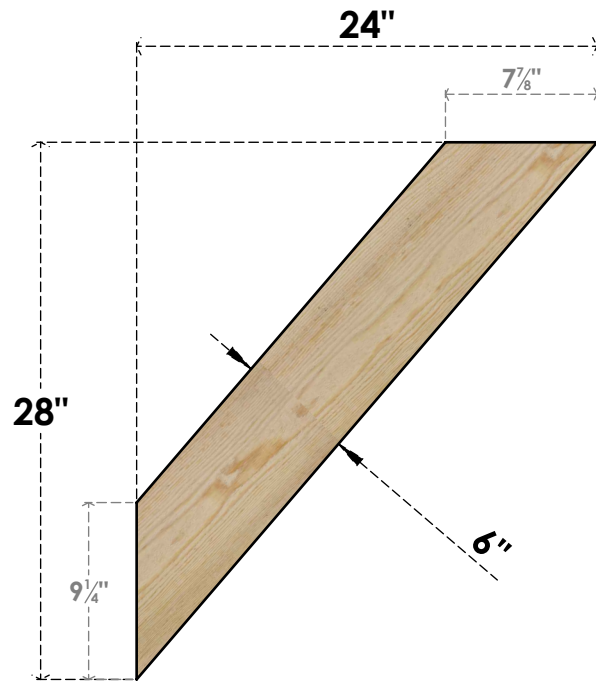

# BRC06X24X28TRA00RDF

6"W X 24"D X 28"H TRADITIONAL ROUGH SAWN BRACE, DOUGLAS FIR

**SIDE**

**FRONT**

EKENA MILLWORK  
 2300 WEST MAIN ST.  
 CLARKSVILLE, TX 75426  
 TOLL FREE: 866-607-0453  
 WWW.EKENAMILLWORK.COM