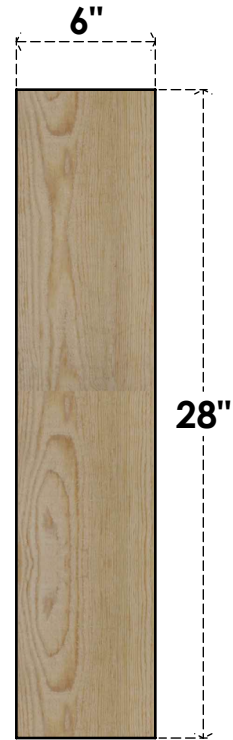

# BRC06X24X28TRA00RDF

6"W X 24"D X 28"H TRADITIONAL ROUGH SAWN BRACE, DOUGLAS FIR

**SIDE**

**FRONT**

EKENA MILLWORK  
 2300 WEST MAIN ST.  
 CLARKSVILLE, TX 75426  
 TOLL FREE: 866-607-0453  
 WWW.EKENAMILLWORK.COM

**NOTES**

1. INSTALLATION TO BE COMPLETED IN ACCORDANCE WITH MANUFACTURER'S SPECIFICATIONS.
2. DRAWING MAY NOT BE TO SCALE
3. THIS DRAWING IS INTENDED FOR DESIGN AND PLANNING PURPOSES ONLY.
4. ALL INFORMATION CONTAINED HEREIN WAS CURRENT AT THE TIME OF DEVELOPMENT BUT MUST BE REVIEWED AND APPROVED BY THE PRODUCT MANUFACTURER TO BE CONSIDERED ACCURATE.
5. PRODUCTS ARE NOT KILN DRIED. THIS ITEM IS UNIQUE AND WILL CONTAIN THE NATURAL VARIATIONS THAT THE WOOD SPECIES OFFERS. THIS MAY RESULT IN VARIATIONS UP TO 1/4"