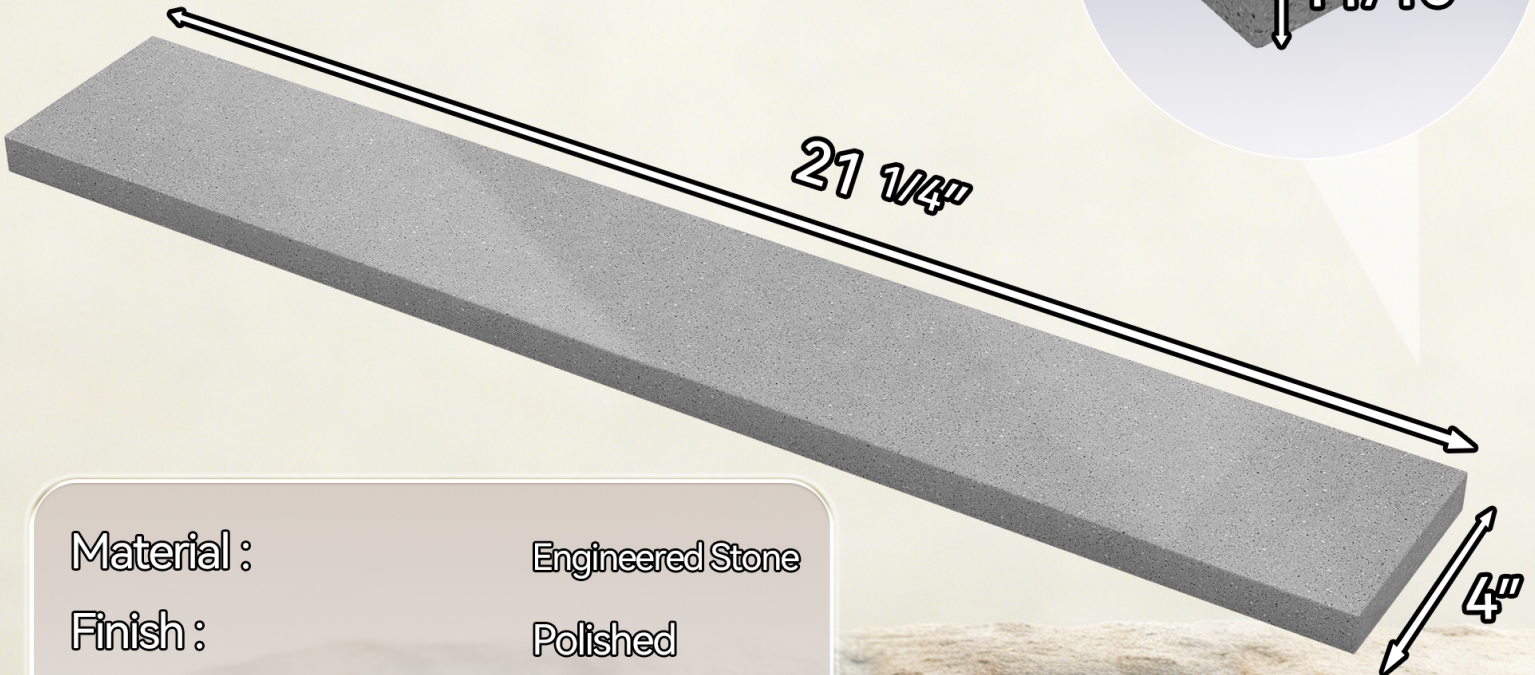

# DIMENSION DETAILS

## VANITY SIDESPLASH

PRODUCT  
INSTRUCTION  
VIDEO

Universal Size for Our Vanity Countertop

1 PCS

Material :	Engineered Stone
Finish :	Polished
Sizes W x H (in) :	21 1/4" X 4"
Thickness (in) :	1 1/16"