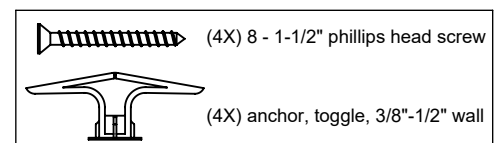

**Features**

- 25+ artisan finishes including 12 pvd finishes
- All brass construction
- All mounting hardware included

77-9  
77-24  
77-30

77-24 shown

**Codes/Standards**

Product meets or exceeds the following:

- None applicable

SKU	A	B	C
77-9	10-15/16" [278]	9" [228]	8-1/4" [210]
77-24	26" [660]	24" [610]	23-5/16" [592]
77-30	31-15/16" [812]	30" [762]	29-5/16" [744]

Dimensions are inches, rounded to 1/16"  
[Dimensions in brackets are mm, rounded to 1mm]