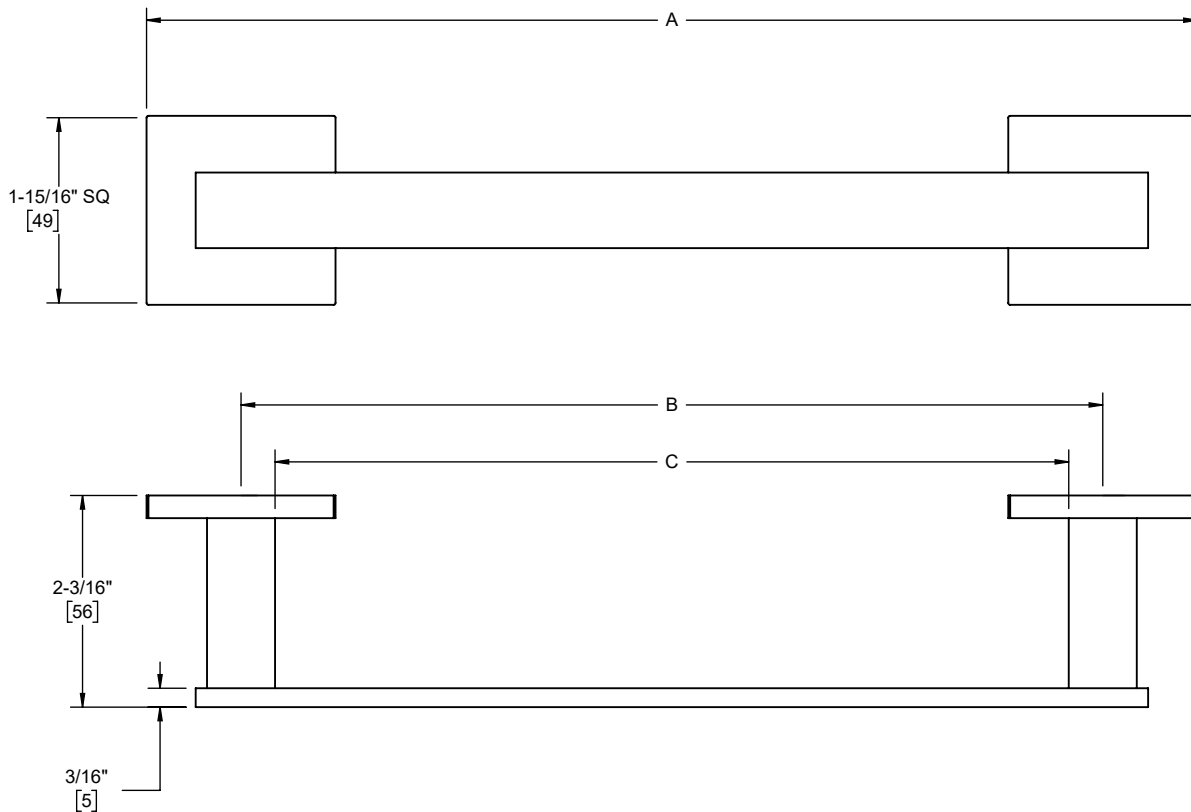

**Features**

- 25+ artisan finishes including 12 pvd finishes
- All brass construction
- All mounting hardware included

77-9  
77-24  
77-30

77-24 shown

**Codes/Standards**

Product meets or exceeds the following:

- None applicable

SKU	A	B	C
77-9	10-15/16" [278]	9" [228]	8-1/4" [210]
77-24	26" [660]	24" [610]	23-5/16" [592]
77-30	31-15/16" [812]	30" [762]	29-5/16" [744]

Dimensions are inches, rounded to 1/16"  
[Dimensions in brackets are mm, rounded to 1mm]