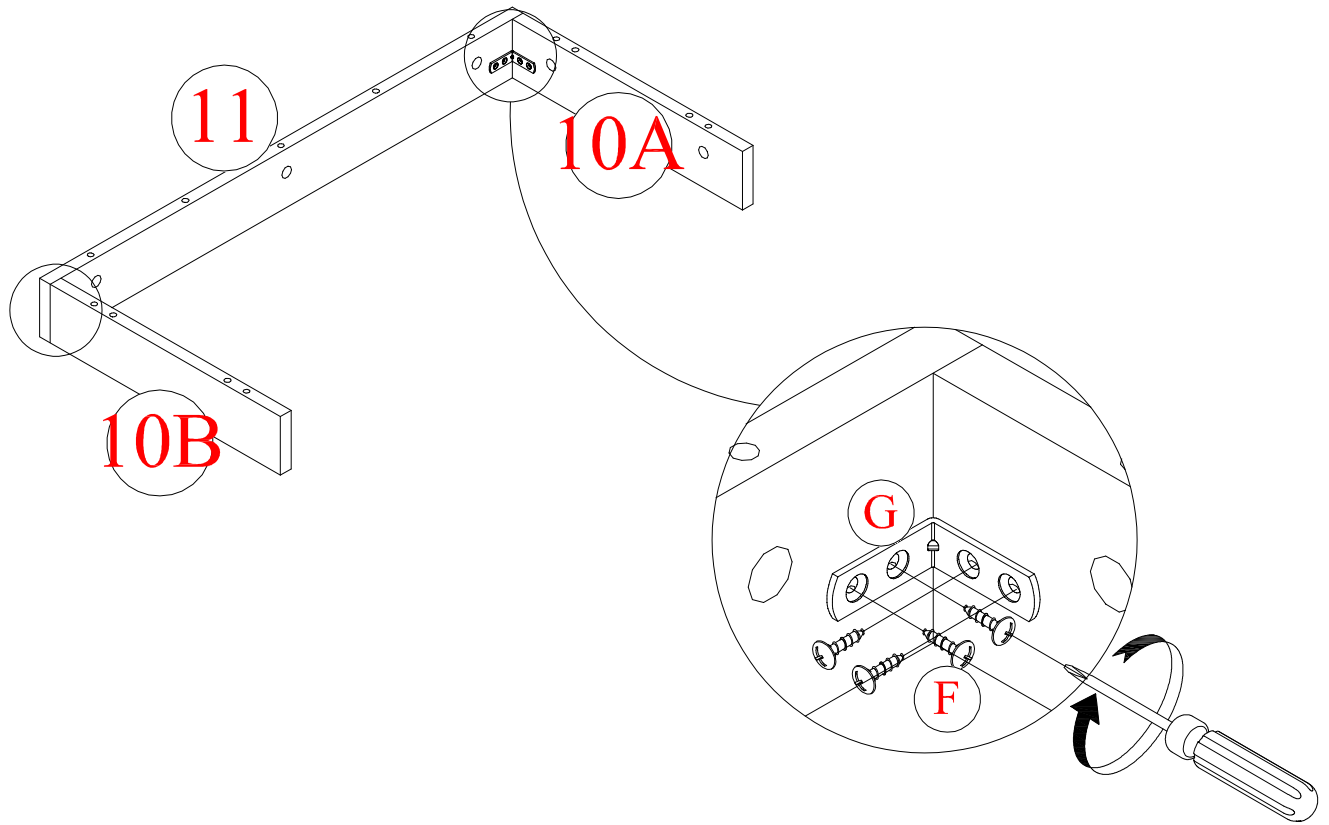

Step 5:

G		F	
	2pcs		8pcs

Step 6:

A	
	7pcs