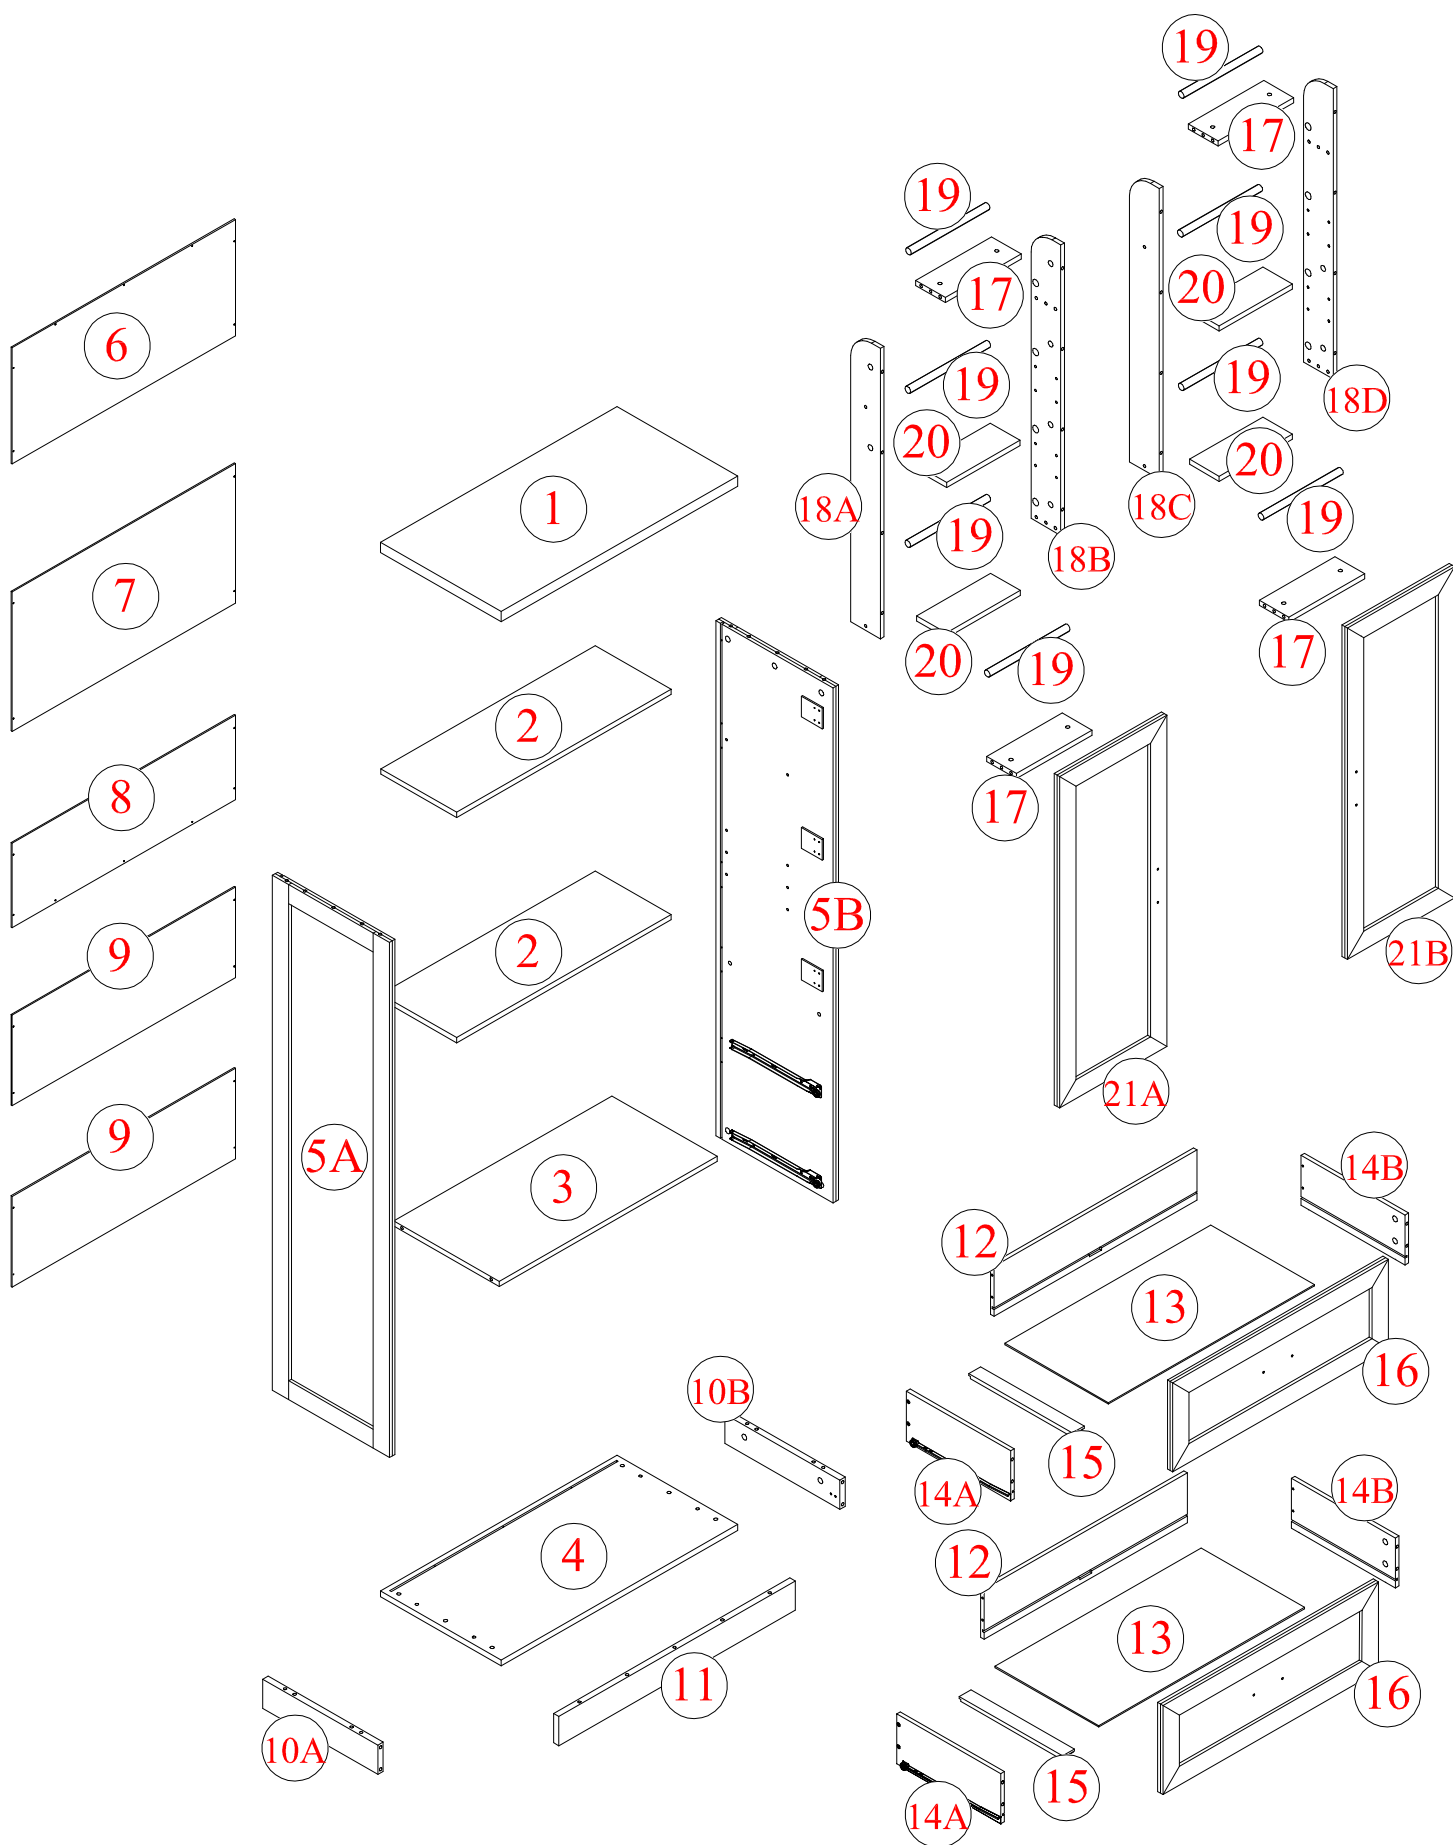

ASSEMBLY INSTRUCTION

SKU CODE: (N725P454494-N725P454495)

WARNING	
	<p>This product is NOT a Clothing Storage Unit (CSU). DO NOT use it for clothing storage. Improper use may cause furniture tipover.</p>

ASSEMBLY INSTRUCTION

Part List (N725P454494)

<p>3</p>  <p>Fixed Shelf - 1pc</p>	<p>4</p>  <p>Cabinet Bottom - 1 pc</p>	<p>5A</p>  <p>Side Edge Of Cabinet - 1pc</p>
<p>5B</p>  <p>Side Edge Of Cabinet - 1pc</p>	<p>10A</p>  <p>Short bar - 1pc</p>	<p>10B</p>  <p>Short bar - 1pc</p>
<p>11</p>  <p>Short bar - 1pc</p>	<p>14A</p>  <p>Drawer - Side Panels - 2pcs</p>	<p>14B</p>  <p>Drawer - Side Panels - 2pcs</p>
<p>15</p>  <p>Drawers - Support Bottom - 2pcs</p>	<p>16</p>  <p>Drawer - Front Panels - 2pcs</p>	<p>17</p>  <p>Fixed Shelf - 4pcs</p>
<p>19</p>  <p>Round Bar Shelf - 8pcs</p>	<p>20</p>  <p>Moving Shelves - 4pcs</p>	<p>21A</p>  <p>Cabinet Door - 1 pc</p>
<p>21B</p>  <p>Cabinet Door - 1 pc</p>		

Part List (N725P454495)

<p>1</p>  <p>The Top Of The Cabinet - 1pc</p>	<p>2</p>  <p>Moving Shelves - 2pcs</p>	<p>6</p>  <p>Cabinet Back - 1pc</p>
<p>7</p>  <p>Cabinet Back - 1pc</p>	<p>8</p>  <p>Cabinet Back - 1pc</p>	<p>9</p>  <p>Cabinet Back - 2pcs</p>
<p>12</p>  <p>Drawer - Back Panels - 2pcs</p>	<p>13</p>  <p>Panel - 2pcs</p>	<p>18A</p>  <p>Standing Bar Shelf - 1pc</p>
<p>18B</p>  <p>Standing Bar Shelf - 1pc</p>	<p>18C</p>  <p>Standing Bar Shelf - 1pc</p>	<p>18D</p>  <p>Standing Bar Shelf - 1pc</p>