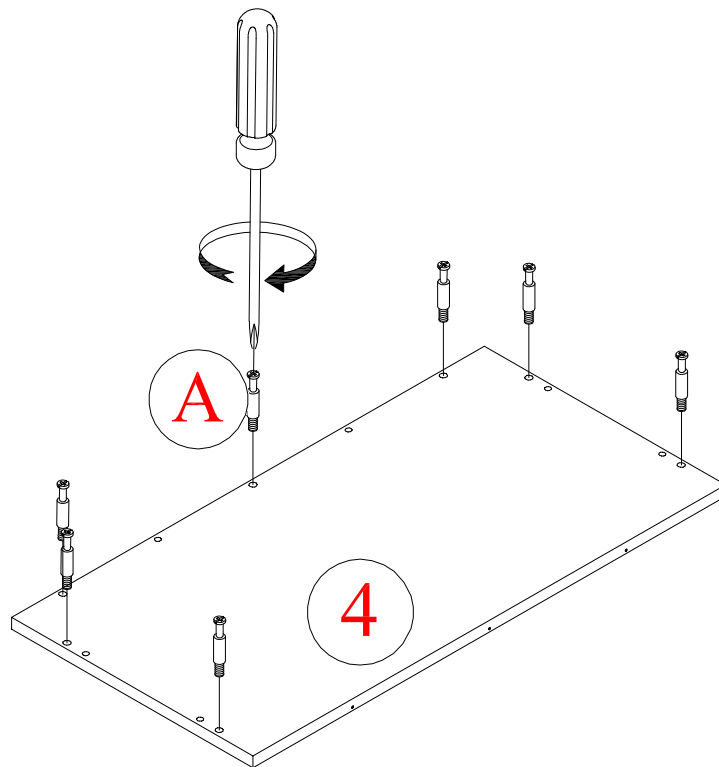

Step 5:

G		F	
	2pcs		8pcs

Step 6:

A	
	7pcs