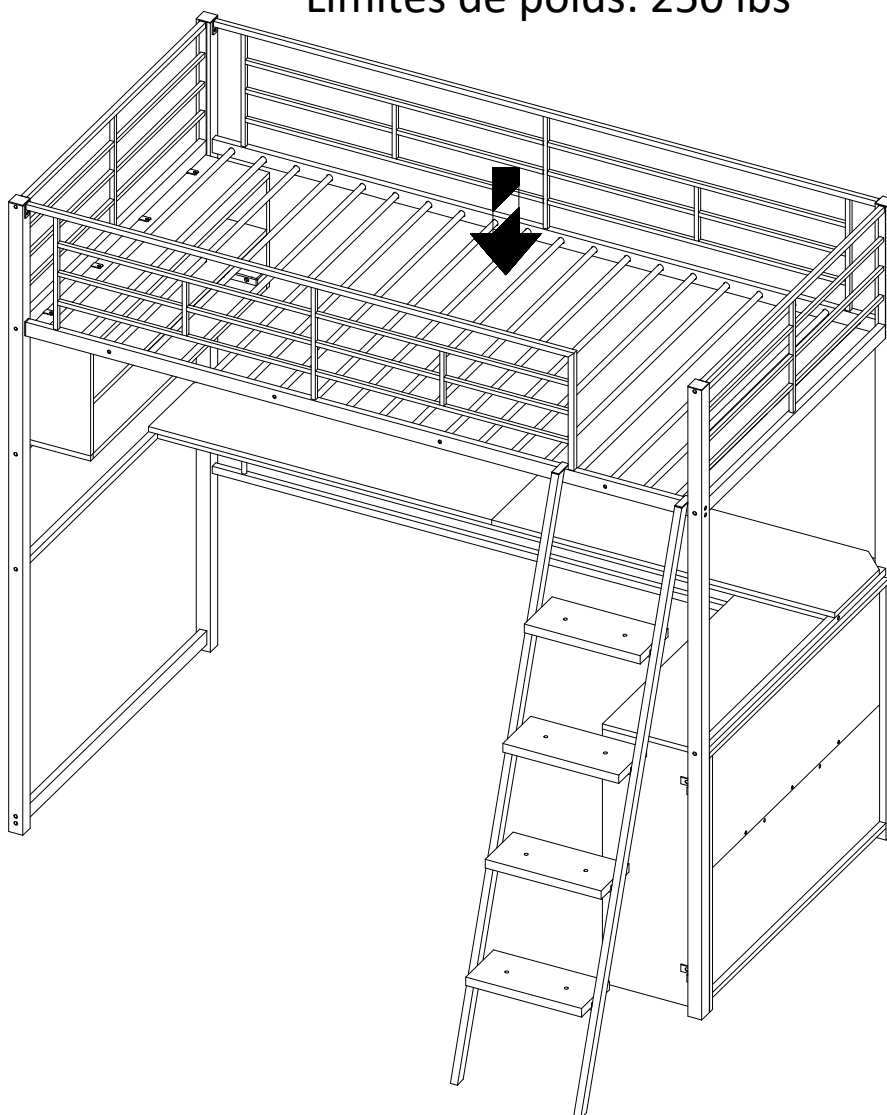

ASSEMBLY INSTRUCTIONS (INSTRUCTIONS DE MONTAGE) LOFT BED (LIT MEZZANINE)

Weight Limits: 250 lbs
Limites de poids: 250 lbs