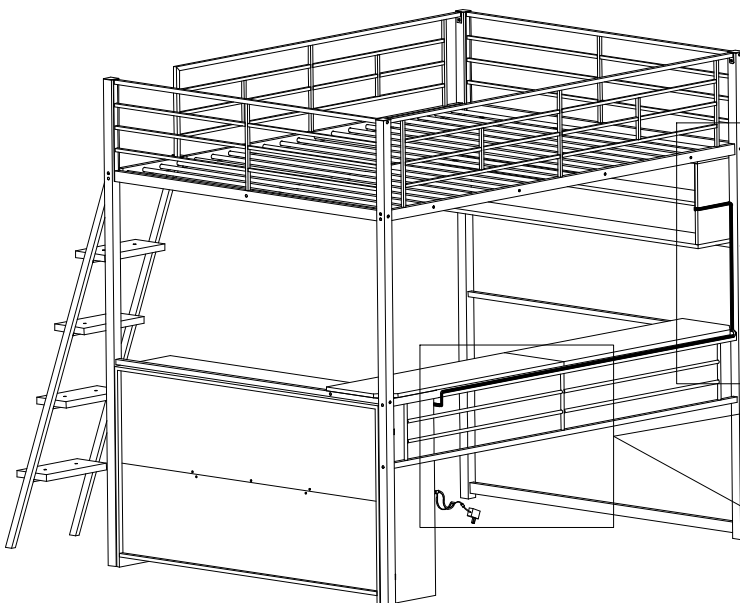

STEP 36 (ÉTAPE 36)

Led light
(Lumière LED)