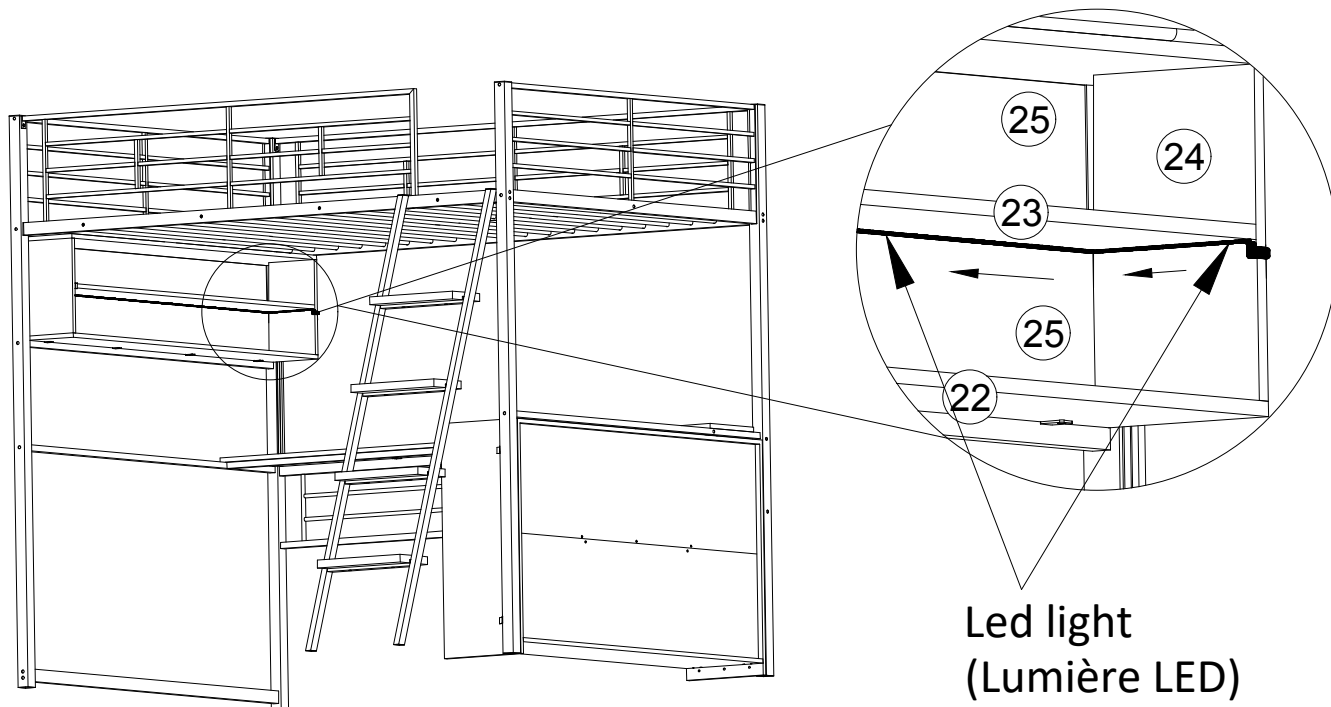

ASSEMBLY INSTRUCTIONS (INSTRUCTIONS DE MONTAGE) LOFT BED (LIT MEZZANINE)

STEP 37 (ÉTAPE 37)