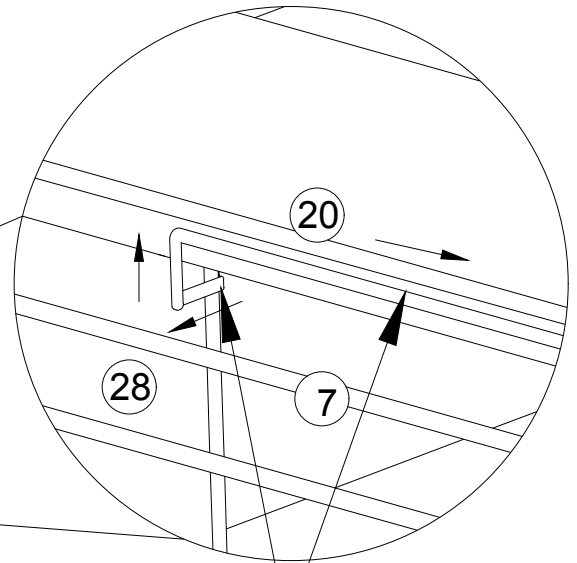

LOFT BED (LIT MEZZANINE)

STEP 33 (ÉTAPE 33)

Led light
(Lumière LED)

STEP 34 (ÉTAPE 34)

Led light
(Lumière LED)

ASSEMBLY INSTRUCTIONS (INSTRUCTIONS DE MONTAGE) LOFT BED (LIT MEZZANINE)

STEP 35 (ÉTAPE 35)

Led light
(Lumière LED)