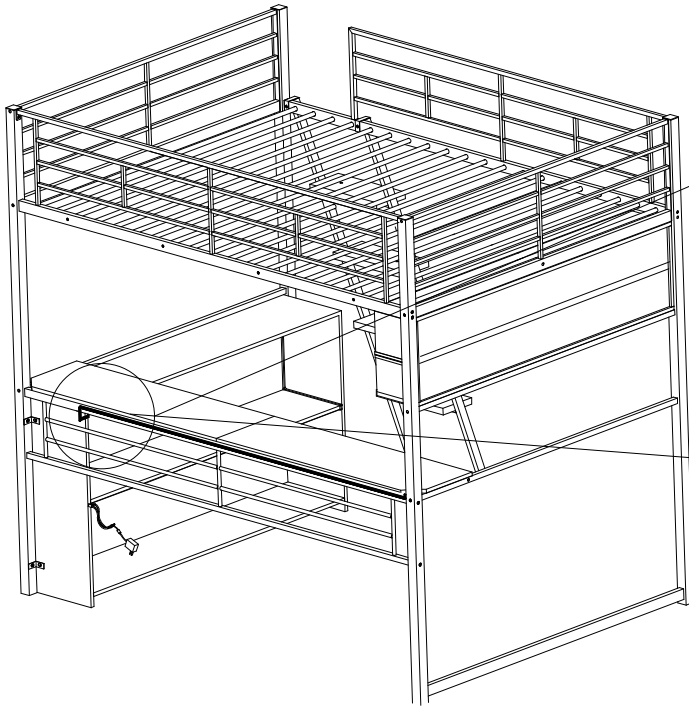

LOFT BED (LIT MEZZANINE)

STEP 33 (ÉTAPE 33)

Led light
(Lumière LED)

STEP 34 (ÉTAPE 34)

Led light
(Lumière LED)

ASSEMBLY INSTRUCTIONS (INSTRUCTIONS DE MONTAGE) LOFT BED (LIT MEZZANINE)

STEP 35 (ÉTAPE 35)

Led light
(Lumière LED)