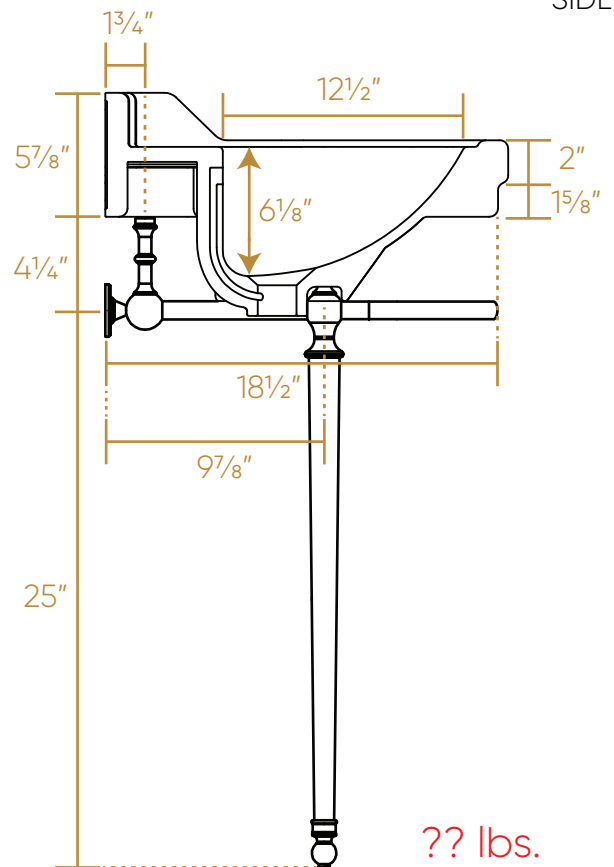

WHITEHAUS COLLECTION

WHV022-L32

TOP

BACK

FRONT

SIDE

?? lbs.

NOTE: Available with a widespread (3H) or single-hole (1H) faucet drilling.