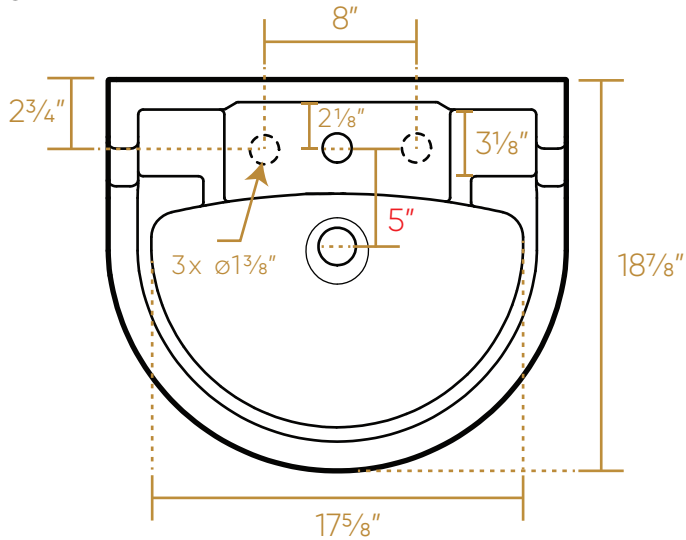

WHITEHAUS COLLECTION

WHV022-L32

TOP

BACK

FRONT

SIDE

?? lbs.

NOTE: Available with a widespread (3H) or single-hole (1H) faucet drilling.