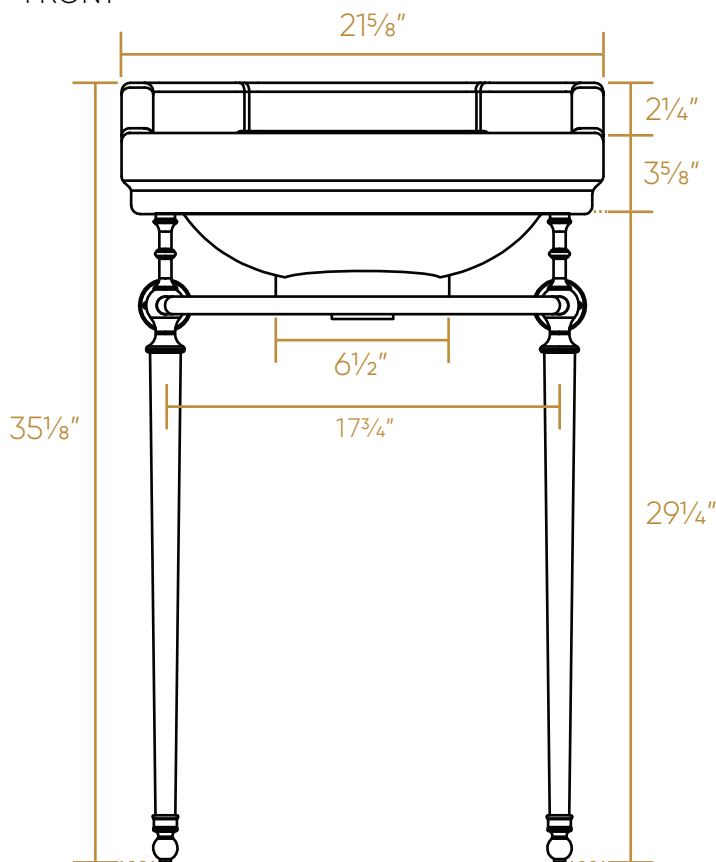

WHITEHAUS COLLECTION

WHV022-L32

TOP

BACK

FRONT

SIDE

?? lbs.

NOTE: Available with a widespread (3H) or single-hole (1H) faucet drilling.