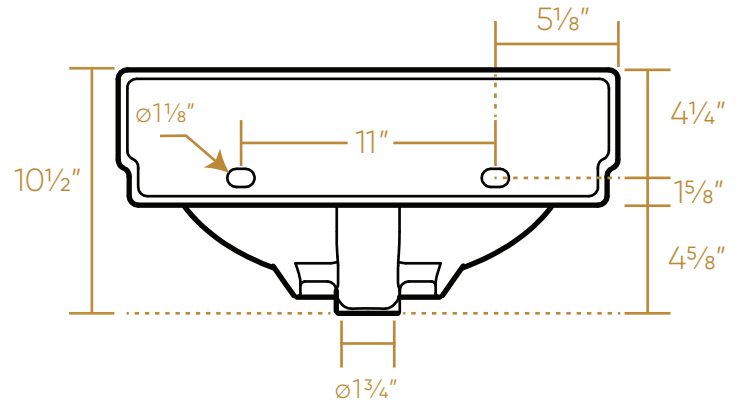

WHITEHAUS COLLECTION

WHV022-L32

TOP

BACK

FRONT

SIDE

?? lbs.

NOTE: Available with a widespread (3H) or single-hole (1H) faucet drilling.