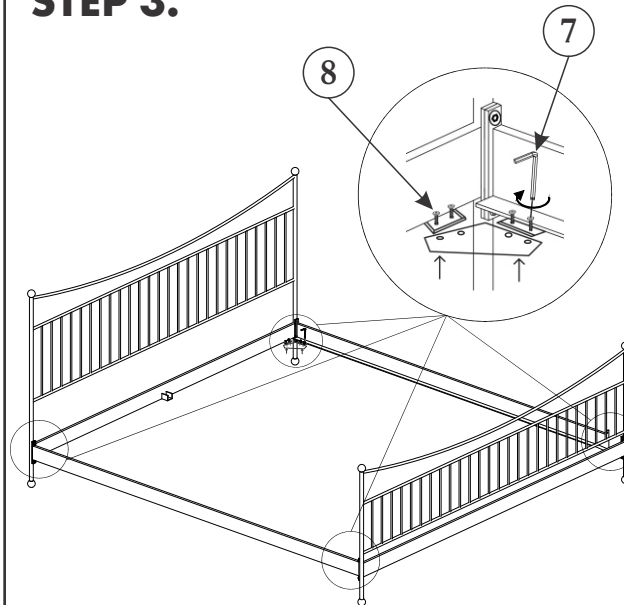

ASSEMBLY INSTRUCTIONS.

MONET QUEEN BED BLACK

THANK YOU FOR YOUR PURCHASE!

PARTS AND HARDWARE.

1. HEADBOARD x 1 		2. FOOTBOARD x 1 	
3. SIDE RAILS x 2 		4. CENTER RAIL x 1 	
5. METAL CLIP x 4 	6. ALLEN KEY M5 x 1 	7. ALLEN KEY M4 x 1 	
8. ALLEN BOLT M6-12 x 20 	9. ALLEN BOLT M6-25 x 8 	10. BOLT M5-50 x 1 	
11. ALLEN BOLT M6-12 x 20 	12. WRENCH 12 x 1 	13. WOODEN SLATS 	
14. IRON BAR x 2 			

NOTES.

Thank you for purchasing this quality product! Be sure to check all packing material carefully for small part that may have come loose inside the carton during shipping.

CAUTION: The item is heavy, assembly should be performed by two people.

STEP 1.

STEP 2.

STEP 3.

STEP 4.

STEP 5.

STEP 6.

Assembled View