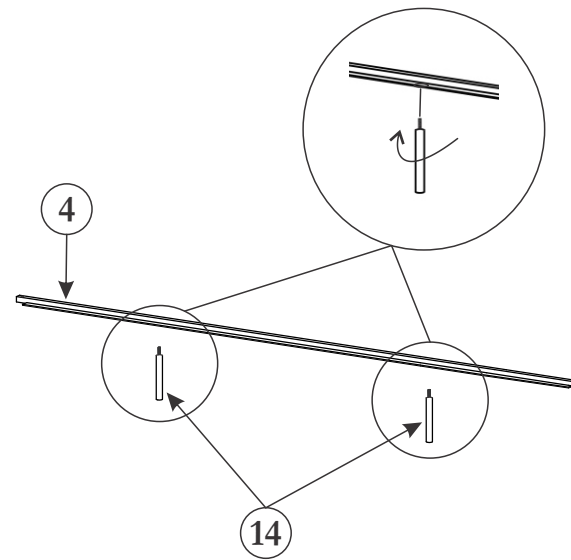

ASSEMBLY INSTRUCTIONS.

MONET QUEEN BED BLACK

THANK YOU FOR YOUR PURCHASE!

PARTS AND HARDWARE.

1. HEADBOARD x 1 		2. FOOTBOARD x 1 	
3. SIDE RAILS x 2 		4. CENTER RAIL x 1 	
5. METAL CLIP x 4 	6. ALLEN KEY M5 x 1 	7. ALLEN KEY M4 x 1 	
8. ALLEN BOLT M6-12 x 20 	9. ALLEN BOLT M6-25 x 8 	10. BOLT M5-50 x 1 	
11. ALLEN BOLT M6-12 x 20 	12. WRENCH 12 x 1 	13. WOODEN SLATS 	
14. IRON BAR x 2 			

NOTES.

Thank you for purchasing this quality product! Be sure to check all packing material carefully for small part that may have come loose inside the carton during shipping.

CAUTION: The item is heavy, assembly should be performed by two people.

STEP 1.

STEP 2.

STEP 3.

STEP 4.

STEP 5.

STEP 6.

Assembled View