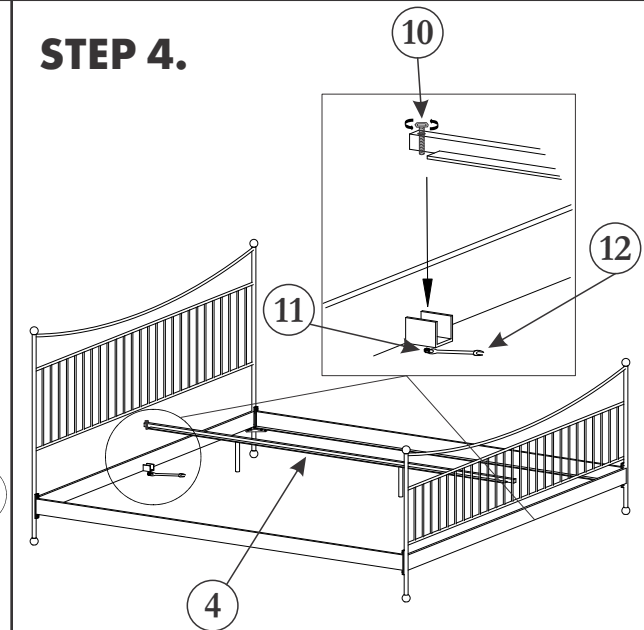

ASSEMBLY INSTRUCTIONS.

MONET QUEEN BED BLACK

THANK YOU FOR YOUR PURCHASE!

PARTS AND HARDWARE.

1. HEADBOARD x 1 		2. FOOTBOARD x 1 	
3. SIDE RAILS x 2 		4. CENTER RAIL x 1 	
5. METAL CLIP x 4 	6. ALLEN KEY M5 x 1 	7. ALLEN KEY M4 x 1 	
8. ALLEN BOLT M6-12 x 20 	9. ALLEN BOLT M6-25 x 8 	10. BOLT M5-50 x 1 	
11. ALLEN BOLT M6-12 x 20 	12. WRENCH 12 x 1 	13. WOODEN SLATS 	
14. IRON BAR x 2 			

STEP 1.

STEP 2.

STEP 3.

STEP 4.

STEP 5.

STEP 6.

Assembled View