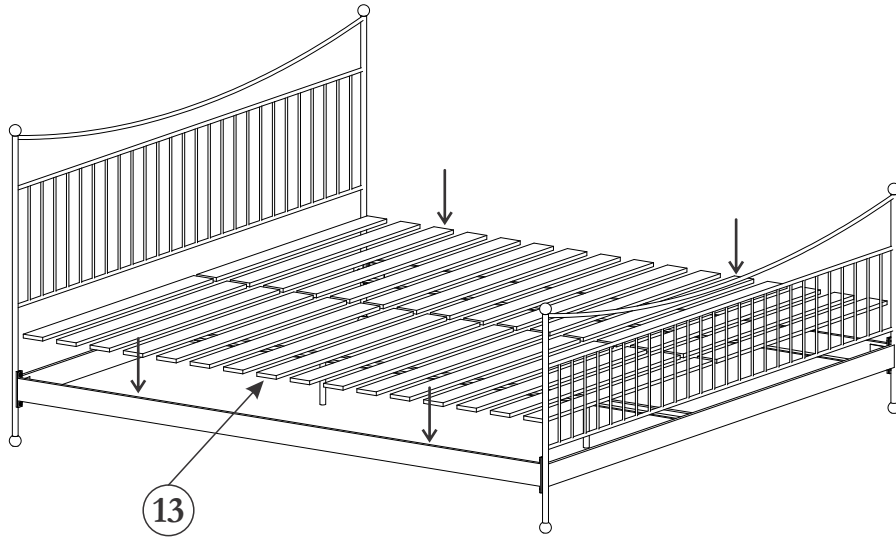

ASSEMBLY INSTRUCTIONS.

MONET QUEEN BED BLACK

THANK YOU FOR YOUR PURCHASE!

PARTS AND HARDWARE.

1. HEADBOARD x 1 		2. FOOTBOARD x 1 	
3. SIDE RAILS x 2 		4. CENTER RAIL x 1 	
5. METAL CLIP x 4 	6. ALLEN KEY M5 x 1 	7. ALLEN KEY M4 x 1 	
8. ALLEN BOLT M6-12 x 20 	9. ALLEN BOLT M6-25 x 8 	10. BOLT M5-50 x 1 	
11. ALLEN BOLT M6-12 x 20 	12. WRENCH 12 x 1 	13. WOODEN SLATS 	
14. IRON BAR x 2 			

STEP 1.

STEP 2.

STEP 3.

STEP 4.

STEP 5.

STEP 6.

Assembled View