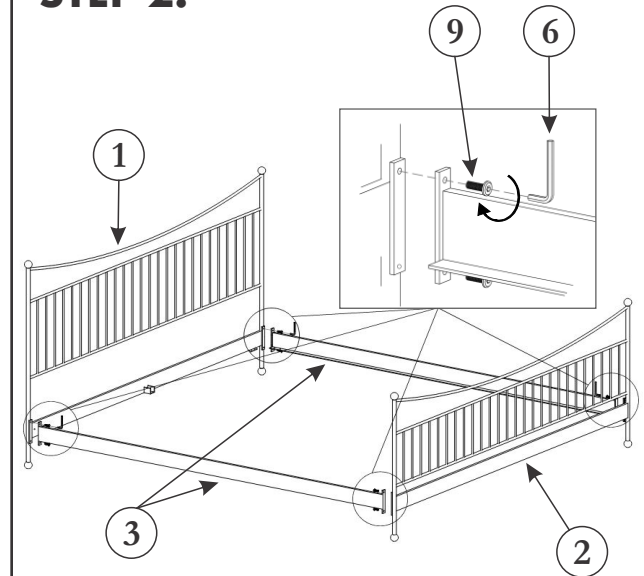

ASSEMBLY INSTRUCTIONS.

MONET QUEEN BED BLACK

THANK YOU FOR YOUR PURCHASE!

PARTS AND HARDWARE.

1. HEADBOARD x 1 		2. FOOTBOARD x 1 	
3. SIDE RAILS x 2 		4. CENTER RAIL x 1 	
5. METAL CLIP x 4 	6. ALLEN KEY M5 x 1 	7. ALLEN KEY M4 x 1 	
8. ALLEN BOLT M6-12 x 20 	9. ALLEN BOLT M6-25 x 8 	10. BOLT M5-50 x 1 	
11. ALLEN BOLT M6-12 x 20 	12. WRENCH 12 x 1 	13. WOODEN SLATS 	
14. IRON BAR x 2 			

NOTES.

Thank you for purchasing this quality product! Be sure to check all packing material carefully for small part that may have come loose inside the carton during shipping.

CAUTION: The item is heavy, assembly should be performed by two people.

STEP 1.

STEP 2.

STEP 3.

STEP 4.

STEP 5.

STEP 6.

Assembled View