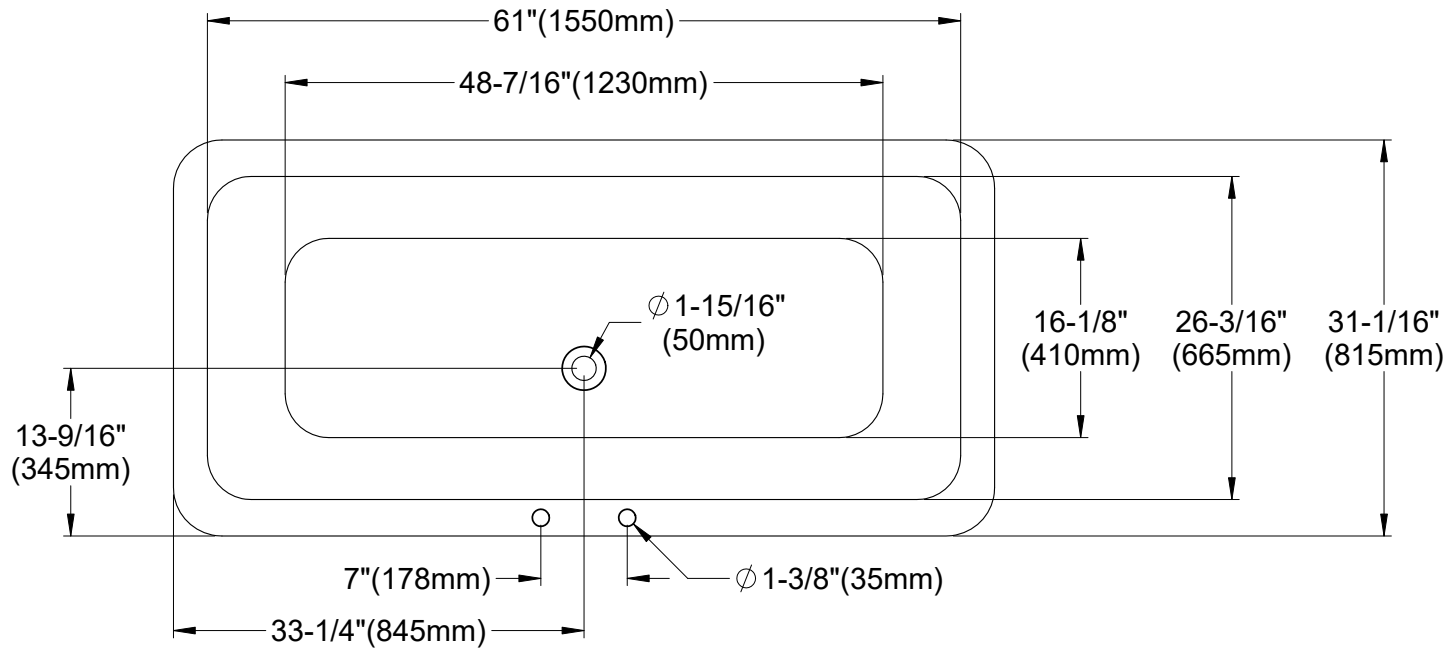

# VCTQ7D6732NL1,2,5,8,W

67" Cast Iron Clawfoot Bathtub With 7" Faucet Drillings

M10 x 20 (4 pcs)

Section A-A