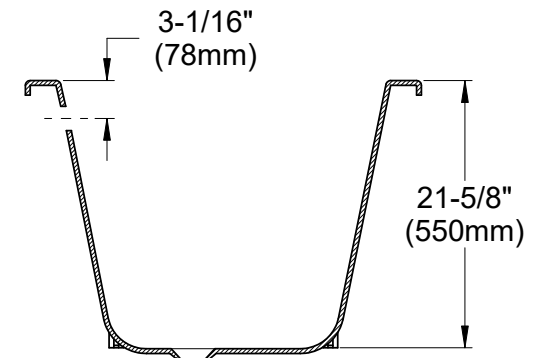

# VCTQ7D6732NL1,2,5,8,W

67" Cast Iron Clawfoot Bathtub With 7" Faucet Drillings

M10 x 20 (4 pcs)

Section A-A