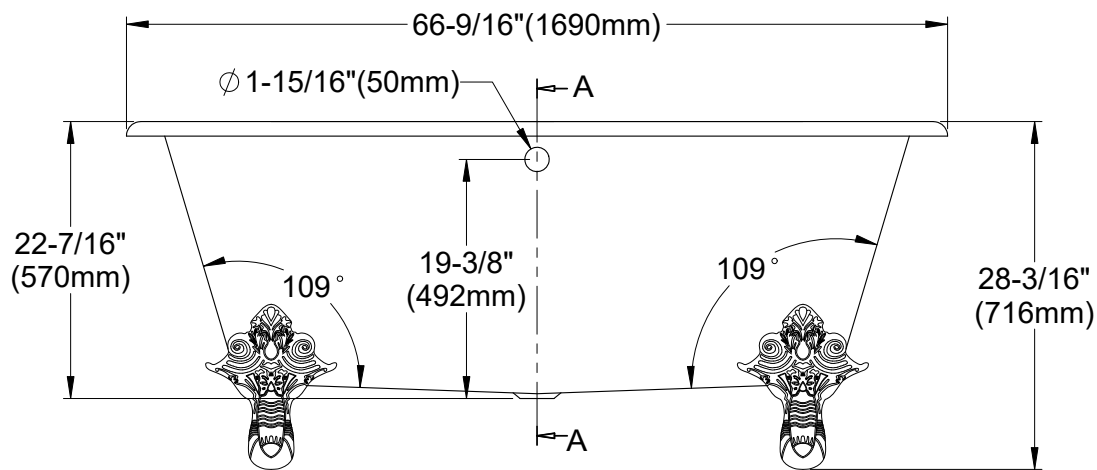

# VCTQ7D6732NL1,2,5,8,W

67" Cast Iron Clawfoot Bathtub With 7" Faucet Drillings

M10 x 20 (4 pcs)

Section A-A