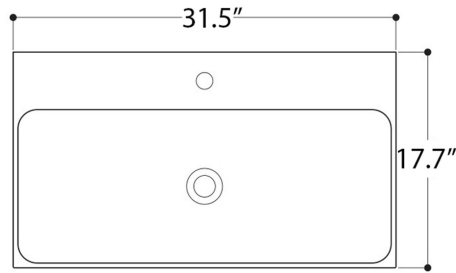

Collection Normal	Model Normal 80 - WS11001	Dimensions Metric <i>1 inch = 2.54 cm</i> <i>1 inch = 25.4 mm</i>	 1051 Lea Drive - Collegeville, PA 19426 Tel. 215 513 9400 - Fax 610 831 0215 www.ws bathcollections.com - info@ws bathcollections.com
-------------------------------	---------------------------------------	--	---

N.B.: Indicated size could have a variation of about 0,8 % due to the use of the moulds or the small variations of the raw materials' technical characteristics used in the mixture.

Collection
Normal

Model |
Normal 80 - WS11001

Dimensions Metric

1 inch = 2.54 cm
1 inch = 25.4 mm

WS[®]
BATH
COLLECTIONS

1051 Lea Drive - Collegeville, PA 19426
Tel. 215 513 9400 - Fax 610 831 0215
www.ws bathcollections.com - info@ws bathcollections.com

Silicone (optional)

Collection
Normal

Model |
Normal 80 - WS11001

Dimensions Metric
1 inch = 2.54 cm
1 inch = 25.4 mm

WS®
BATH
COLLECTIONS

1051 Lea Drive - Collegeville, PA 19426
Tel. 215 513 9400 - Fax 610 831 0215
www.ws bathcollections.com - info@ws bathcollections.com