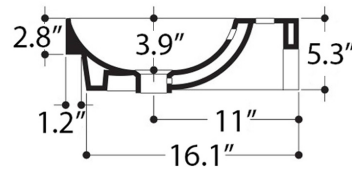

Collection Normal	Model Normal 80 - WS11001	Dimensions Metric <i>1 inch = 2.54 cm</i> <i>1 inch = 25.4 mm</i>	 1051 Lea Drive - Collegeville, PA 19426 Tel. 215 513 9400 - Fax 610 831 0215 www.ws bathcollections.com - info@ws bathcollections.com
-------------------------------	---------------------------------------	--	---

N.B.: Indicated size could have a variation of about 0,8 % due to the use of the moulds or the small variations of the raw materials' technical characteristics used in the mixture.

Collection
Normal

Model |
Normal 80 - WS11001

Dimensions Metric

1 inch = 2.54 cm
1 inch = 25.4 mm

WS[®]
BATH
COLLECTIONS

1051 Lea Drive - Collegeville, PA 19426
Tel. 215 513 9400 - Fax 610 831 0215
www.ws bathcollections.com - info@ws bathcollections.com

Silicone (optional)

Collection
Normal

Model |
Normal 80 - WS11001

Dimensions Metric
1 inch = 2.54 cm
1 inch = 25.4 mm

WS®
BATH
COLLECTIONS

1051 Lea Drive - Collegeville, PA 19426
Tel. 215 513 9400 - Fax 610 831 0215
www.ws bathcollections.com - info@ws bathcollections.com