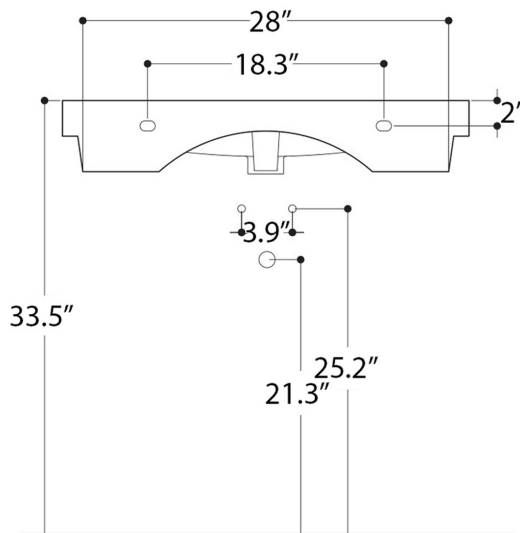

Collection Normal	Model Normal 80 - WS11001	Dimensions Metric <i>1 inch = 2.54 cm</i> <i>1 inch = 25.4 mm</i>	 1051 Lea Drive - Collegeville, PA 19426 Tel. 215 513 9400 - Fax 610 831 0215 www.ws bathcollections.com - info@ws bathcollections.com
-------------------------------	---------------------------------------	--	---

N.B.: Indicated size could have a variation of about 0,8 % due to the use of the moulds or the small variations of the raw materials' technical characteristics used in the mixture.

Collection
Normal

Model |
Normal 80 - WS11001

Dimensions Metric

1 inch = 2.54 cm
1 inch = 25.4 mm

WS[®]
BATH
COLLECTIONS

1051 Lea Drive - Collegeville, PA 19426
Tel. 215 513 9400 - Fax 610 831 0215
www.ws bathcollections.com - info@ws bathcollections.com

Silicone (optional)

Collection
Normal

Model |
Normal 80 - WS11001

Dimensions Metric
1 inch = 2.54 cm
1 inch = 25.4 mm

WS®
BATH
COLLECTIONS

1051 Lea Drive - Collegeville, PA 19426
Tel. 215 513 9400 - Fax 610 831 0215
www.ws bathcollections.com - info@ws bathcollections.com