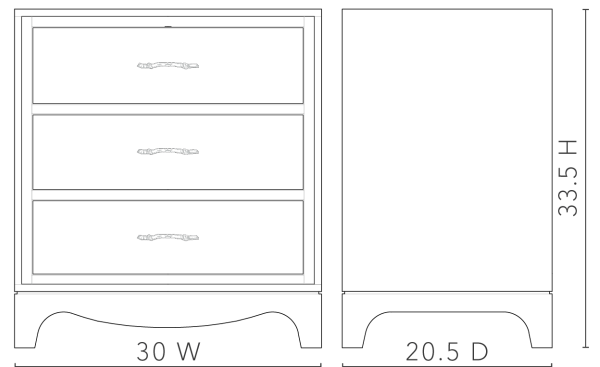

Barrett 3-Drawer End Table, Denim Mist

---

**BAR-130-6328-894**

- 30W x 20.5D x 33.5H
- Clear Lacquered Grasscloth
- Satin Bronze Finished Cast Metal
- Finished Back, Soft Close Undermount Glides

Sand  
White