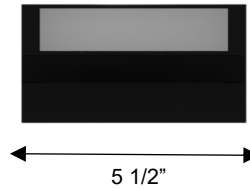

## DIMENSIONS

Height: 15"  
 Width/Diameter: 5 1/2"  
 Depth: 3 1/2"  
 Minimum Height:  
 Maximum Height:  
 Canopy/Backplate: 5 1/2"x5 1/2"  
 Product Weight: 2.6 lb

## SPECIFICATIONS

Location Listed: Wet  
 IP Rating: IP44  
 Rated Life: 54000 Hours  
 Standards: ETL, cETL, ADA  
 Input: 120~277 VAC, 50/60Hz  
 TRIAC Dimming: 100-10%  
 Mounting: Wall Mount  
 Color Temperature: Adjustable  
 3000K/4000K/5000K  
 CRI Rating: 80  
 Material: Aluminum  
 Diffuser Material: Glass