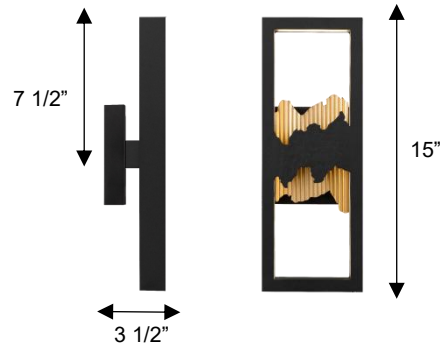

# Wall Sconce

## DIMENSIONS

Height: 15"  
 Width/Diameter: 5 1/2"  
 Depth: 3 1/2"  
 Minimum Height:  
 Maximum Height:  
 Canopy/Backplate: 5 1/2"x5 1/2"  
 Product Weight: 2.6 lb

## SPECIFICATIONS

Location Listed: Wet  
 IP Rating: IP44  
 Rated Life: 54000 Hours  
 Standards: ETL, cETL, ADA  
 Input: 120~277 VAC, 50/60Hz  
 TRIAC Dimming: 100-10%  
 Mounting: Wall Mount  
 Color Temperature: Adjustable  
 3000K/4000K/5000K  
 CRI Rating: 80  
 Material: Aluminum  
 Diffuser Material: Glass