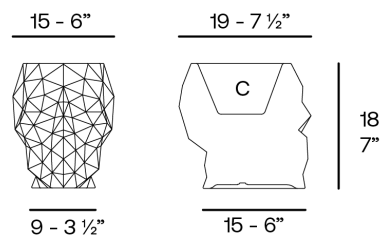

Skull nano planter

by Teresa Sapey

Skull is a celebration of bold beauty and intrigue. Inspired by the skulls that caught her attention on various trips, Sapey has created a series of pieces that blend art and functionality. Each element radiates an aura of intrigue and unique style, destined to become the center of attention.

Info

Description

Weight: 0.7 Kg

Skull. Nano Planter
Skull. Nano Maceta
C = 11 x 13 x 10 - 4 1/3" x 5" x 4"
0.7 L
1/5 gal
46100A

Finishes

finishes

BASIC

Ref. 46100A