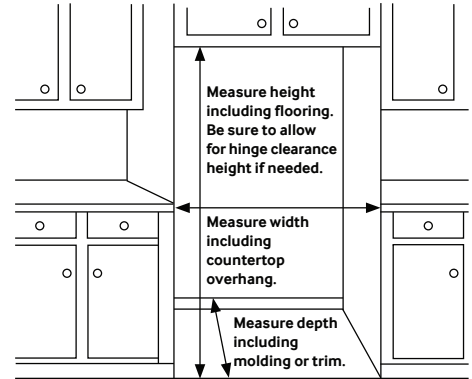

RF70H25HER

SAMSUNG

Bespoke AI 24 cu. ft. Counter Depth 3-Door French Door Refrigerator with Zero Clearance Fit & Dual Auto Ice Maker in Stainless Steel

Installation Specifications

1. Measure the height, width and depth of the opening, making sure to include baseboards, molding tile, countertop overhang, etc. Check to be sure there is enough room to open the door (consider walls, islands or other obstacles when measuring).
2. Refer to illustrations below to determine dimensions.
3. Allow 1/8" (4mm) of clearance on hinge side of refrigerator when installing next to a wall where handle may make contact.
4. Allow 2" minimum clearance at rear for proper air circulation and water/electrical connections. Allow a 3/8" minimum clearance at top for ease of installation.
5. Ensure each door and entryway in the home is wide enough for the refrigerator to be moved through easily.

For optimal usage and ability to open refrigerator doors completely, do not install next to a wall.

Please note: The following dimensions and cutout information is for planning purposes only. For complete installation details, consult manual packed with product or download manual online at samsung.com.