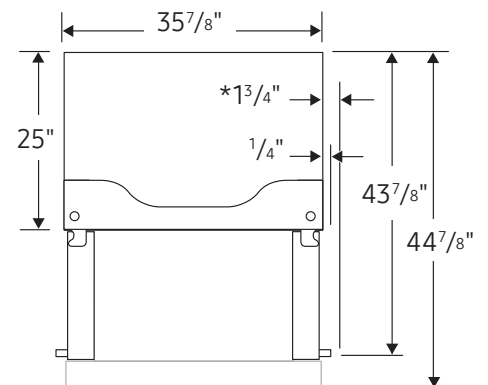

Dimensions

*If installing the product against a wall, please ensure there is no interference when the door opens.