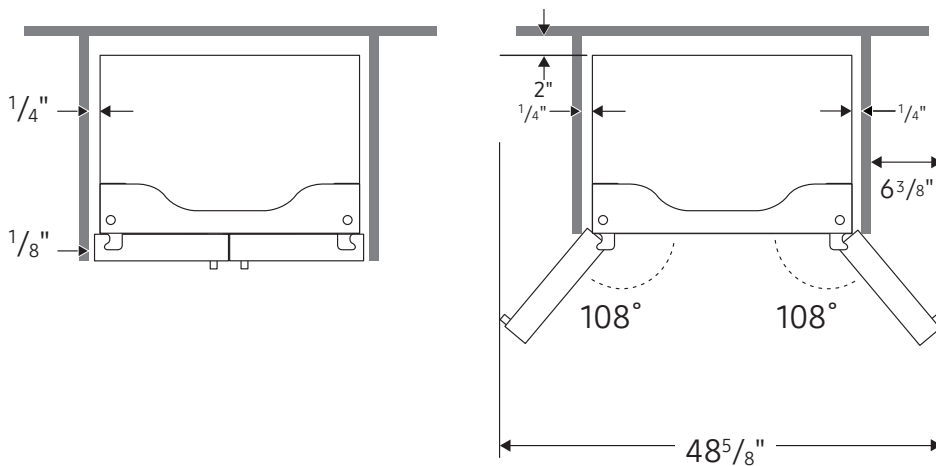

Dimensions

*If installing the product against a wall, please ensure there is no interference when the door opens.