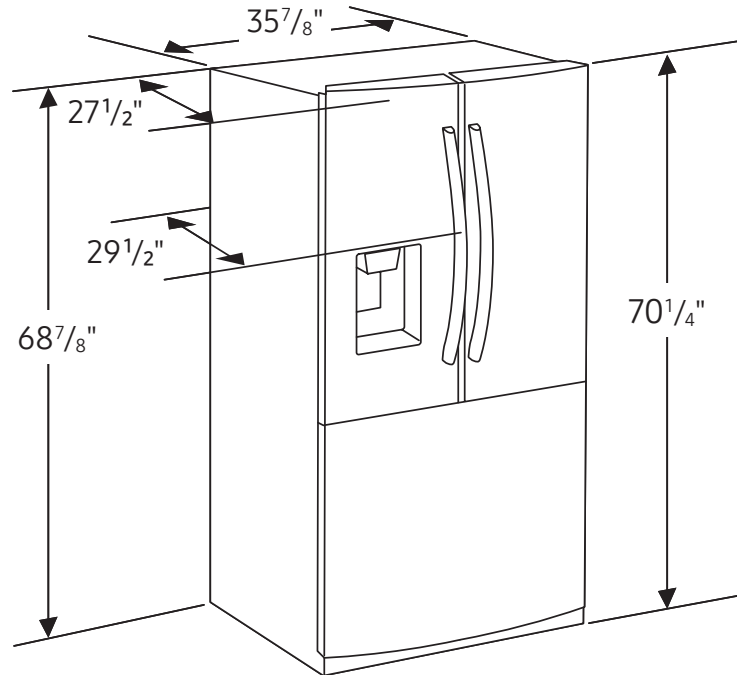

Dimensions

*If installing the product against a wall, please ensure there is no interference when the door opens.