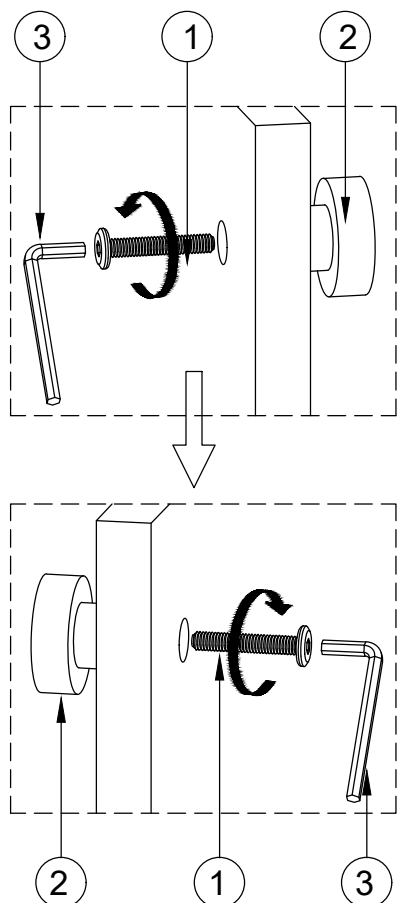

ASSEMBLY INSTRUCTION FOR MODEL: Rectangular Nightstand

1		Bolts M6x35	6
2		Handles	6
3		Key K4	1

★ REMARK: There is a tip restraint kit provided on the back of this product please read the direction thoroughly and install immediately

Adjustable Leveler