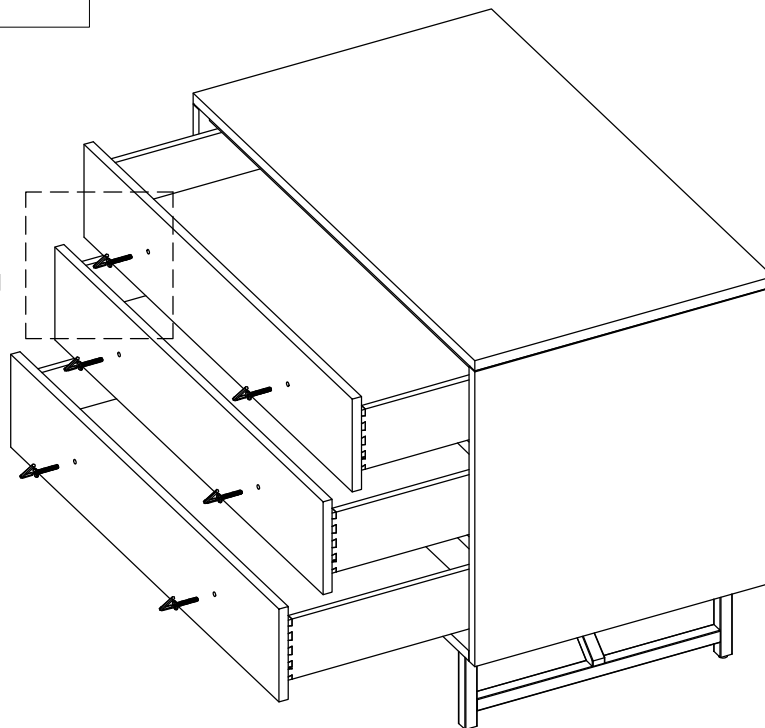

ASSEMBLY INSTRUCTION FOR MODEL: Rectangular Nightstand

1		Bolts M6x35	6
2		Handles	6
3		Key K4	1

★ REMARK: There is a tip restraint kit provided on the back of this product please read the direction thoroughly and install immediately

Adjustable Leveler