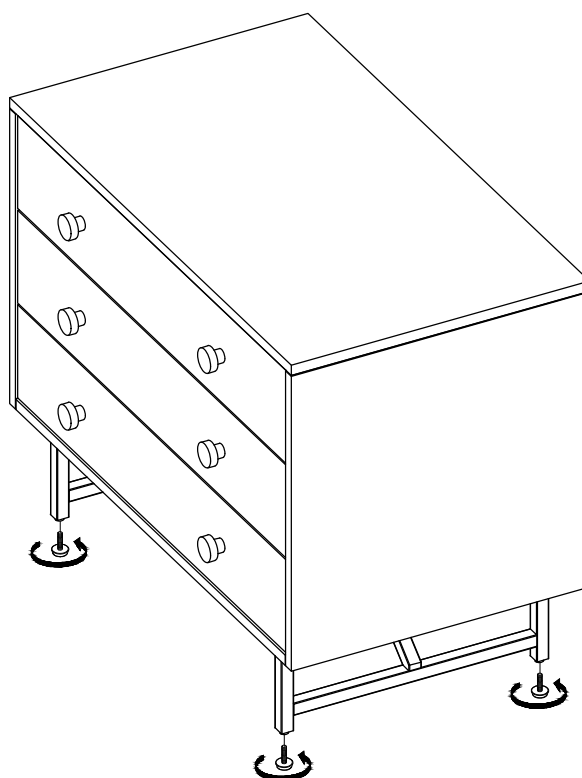

ASSEMBLY INSTRUCTION FOR MODEL: Rectangular Nightstand

1		Bolts M6x35	6
2		Handles	6
3		Key K4	1

★ REMARK: There is a tip restraint kit provided on the back of this product please read the direction thoroughly and install immediately

Adjustable Leveler