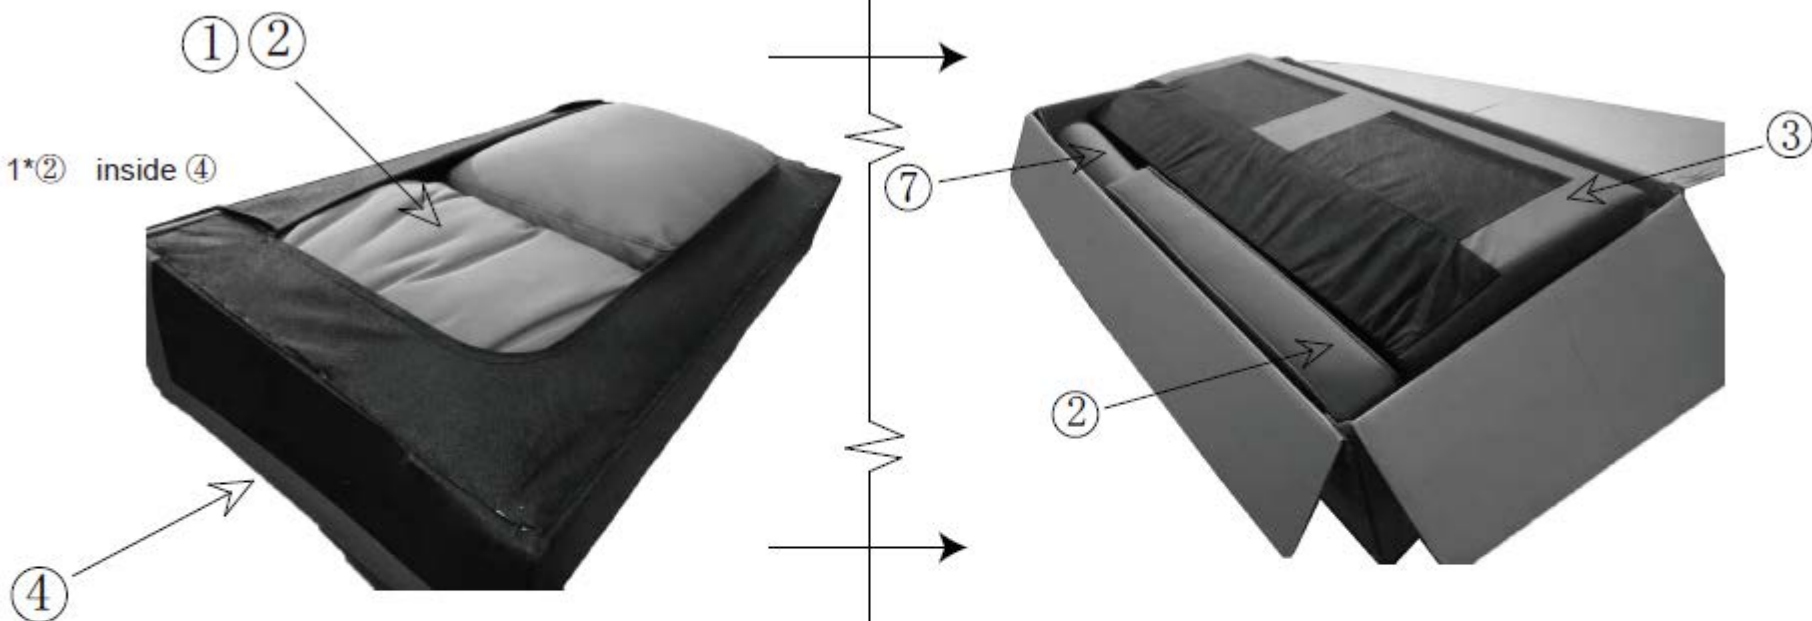

Spare Parts (Under sofa)

①	②	③	④	⑤	⑥	⑦
BACK CUSHION (2PCS)	ARM (2PCS)	SOFA BACK (1PC)	SEAT FRAME (1PC)	LEGS 2PCS OF FRONT LEG 2PCS OF BACK LEGS	HARDWARE (1 BOX)	THROW PILLOWS (2PCS)

Important:

After taking out the back cushions from the arms, open the package carefully. Then "HAVE TO" Slap and knead the cushions around powerfully by hands, to make the cushions loose and fluffy.