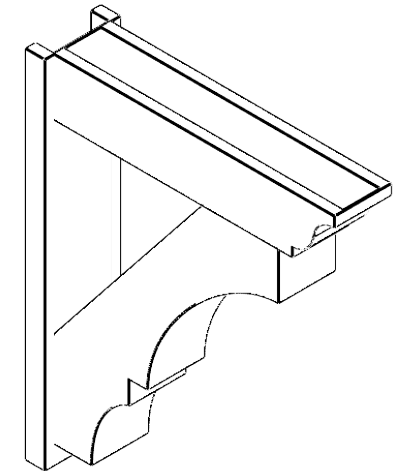

**ITEM NUMBER: OUTUROC060X080X32000X38000X060X020X060BOA04RCPR**

6"W TOP X 8"W BACK X 32"D X 38"H X 6"T TOP X 2"T BACK TIMBERTHANE ROUGH CEDAR BALBOA FAUX WOOD OPEN OUTLOOKER, TRADITIONAL TOP AND BLOCK BACK, 6"W CLOSED BRACE, PRIMED TAN

EKENA MILLWORK  
2300 WEST MAIN ST.  
CLARKSVILLE, TX 75426  
TOLL FREE: 866-607-0453  
WWW.EKENAMILLWORK.COM

**NOTES**

1. INSTALLATION TO BE COMPLETED IN ACCORDANCE WITH MANUFACTURER'S SPECIFICATIONS.
2. DRAWING MAY NOT BE TO SCALE
3. THIS DRAWING IS INTENDED FOR DESIGN AND PLANNING PURPOSES ONLY.
4. ALL INFORMATION CONTAINED HEREIN WAS CURRENT AT THE TIME OF DEVELOPMENT BUT MUST BE REVIEWED AND APPROVED BY THE PRODUCT MANUFACTURER TO BE CONSIDERED ACCURATE.
5. TIMBERTHANE ARCHITECTURAL PRODUCTS ARE MADE FROM HIGH DENSITY URETHANE AND COME FACTORY PRIMED