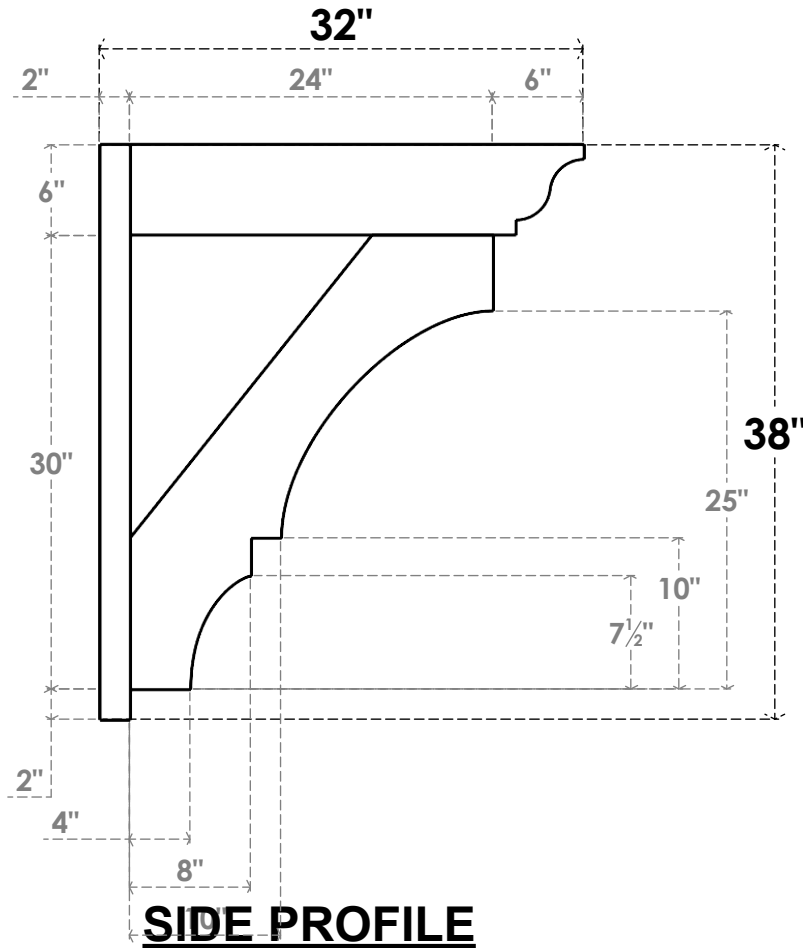

**ITEM NUMBER: OUTUROC060X080X32000X38000X060X020X060BOA04RCPR**

6"W TOP X 8"W BACK X 32"D X 38"H X 6"T TOP X 2"T BACK TIMBERTHANE ROUGH CEDAR BALBOA FAUX WOOD OPEN OUTLOOKER, TRADITIONAL TOP AND BLOCK BACK, 6"W CLOSED BRACE, PRIMED TAN