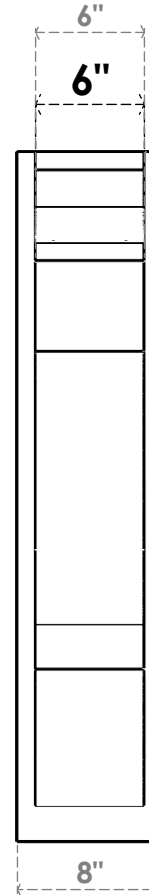

**ITEM NUMBER: OUTUROC060X080X32000X38000X060X020X060BOA04RCPR**

6"W TOP X 8"W BACK X 32"D X 38"H X 6"T TOP X 2"T BACK TIMBERTHANE ROUGH CEDAR BALBOA FAUX WOOD OPEN OUTLOOKER, TRADITIONAL TOP AND BLOCK BACK, 6"W CLOSED BRACE, PRIMED TAN

EKENA MILLWORK  
2300 WEST MAIN ST.  
CLARKSVILLE, TX 75426  
TOLL FREE: 866-607-0453  
WWW.EKENAMILLWORK.COM

**NOTES**

1. INSTALLATION TO BE COMPLETED IN ACCORDANCE WITH MANUFACTURER'S SPECIFICATIONS.
2. DRAWING MAY NOT BE TO SCALE
3. THIS DRAWING IS INTENDED FOR DESIGN AND PLANNING PURPOSES ONLY.
4. ALL INFORMATION CONTAINED HEREIN WAS CURRENT AT THE TIME OF DEVELOPMENT BUT MUST BE REVIEWED AND APPROVED BY THE PRODUCT MANUFACTURER TO BE CONSIDERED ACCURATE.
5. TIMBERTHANE ARCHITECTURAL PRODUCTS ARE MADE FROM HIGH DENSITY URETHANE AND COME FACTORY PRIMED