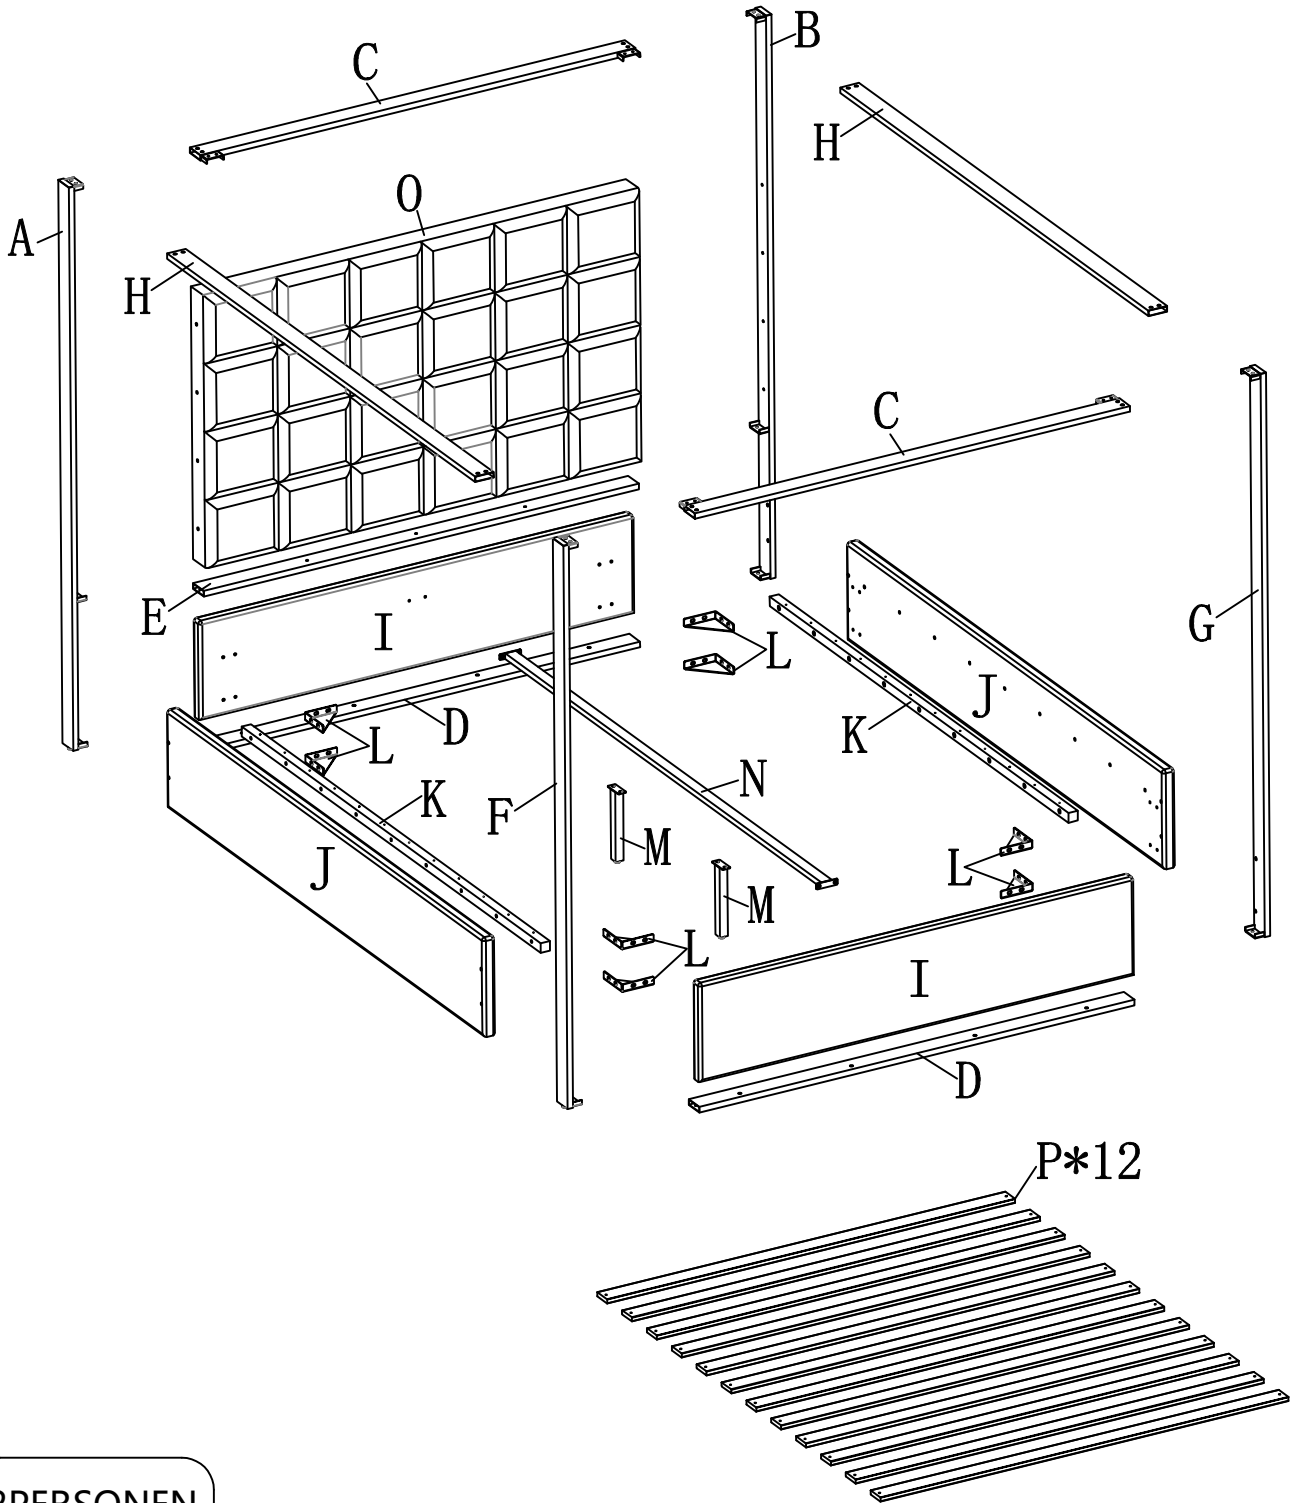

Weight Limitation
650 LBS

EXPLOSIVE VIEW

2 PERSONEN

PARTS LIST

HARDWARE LIST

#1	x28	#2	x36	#3	x8	#4	x19	#5	x18	#6	x4
											
M8"*15mm		M8*25mm		M8*35mm		M8*45mm		M8*55mm		M6*15mm	
#7	x19	#8	x24	#9	x2						
											
M8* ϕ 19*1.5mm		#5*25mm		M8							

ASSEMBLY INSTRUCTIONS

STEP-1

#1	x12	#10	x1
			
M8*15mm		5MM*68L	

ASSEMBLY INSTRUCTIONS

STEP-2

#3	x4	#10	x1
			
M8"*35mm		5MM*68L	

ASSEMBLY INSTRUCTIONS

STEP-3

#1	x8	#10	x1
			
M8"*15mm		5MM*68L	

ASSEMBLY INSTRUCTIONS

STEP-4

#3	x4	#10	x1
			
M8"*35mm		5MM*68L	

ASSEMBLY INSTRUCTIONS

STEP-5

#1	x8	#10	x1
			
M8"*15mm		5MM*68L	

ASSEMBLY INSTRUCTIONS