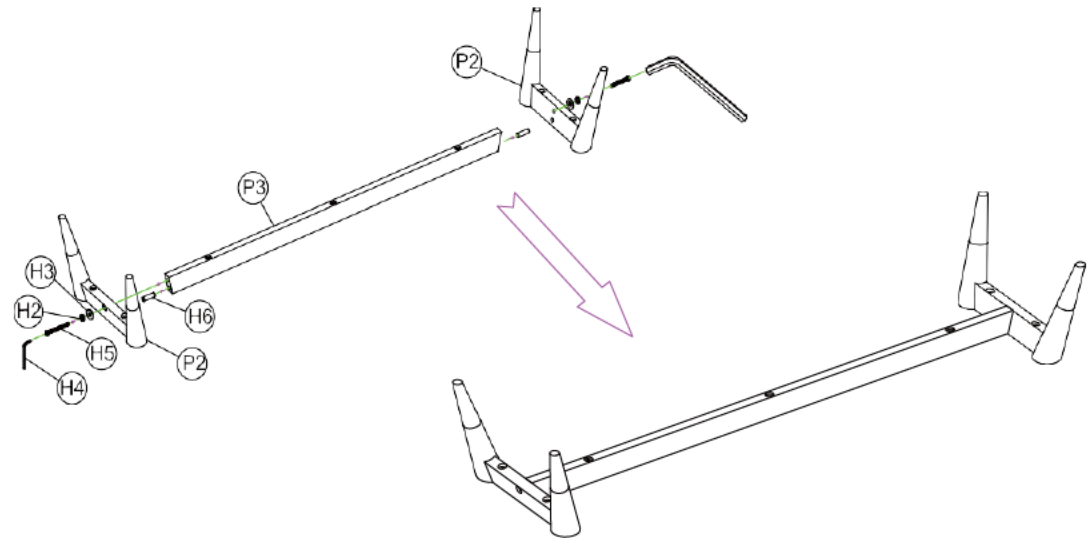

ASSEMBLYINSTRUCTIONS.

THANK YOU FOR YOUR PURCHASE !

PARTS AND HARDWARE.

PARTS LIST

No.	DESCRIPTION	IMAGE	Q'TY
P1	BODY		1
P2	LEGS		2
P3	ROD		1

HARDWARE LIST

No.	DESCRIPTION	IMAGE	Q'TY
H1	BOLT Ø1/4"×2"		7
H2	SPRING WASHER Ø1/4"		5
H3	FLAT WASHER Ø1/4"		5
H4	ALLEN KEY		1
H5	BOLT Ø1/4"×2-3/4"		2
H6	TENON Ø12×40		4

NOTES.

Thank you for purchasing this quality product! Be sure to check all packing material carefully for small part that may have come loose inside the carton during shipping.

CAUTION: The item is heavy, assembly should be performed by two people.

STEP 1.

STEP 2.