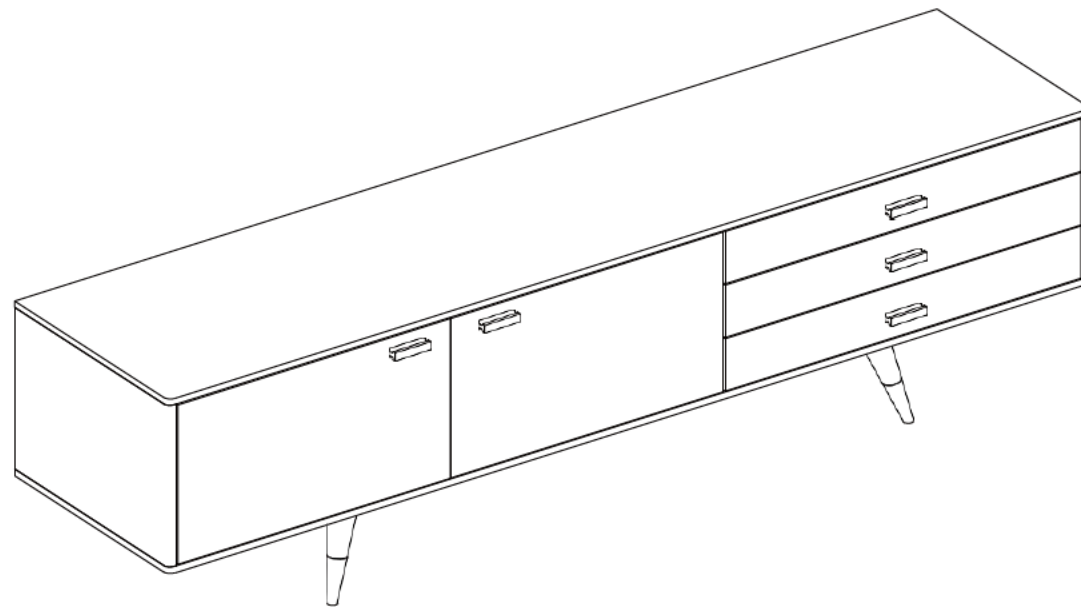

ASSEMBLYINSTRUCTIONS.

THANK YOU FOR YOUR PURCHASE !

PARTS AND HARDWARE.

PARTS LIST

No.	DESCRIPTION	IMAGE	Q'TY
P1	BODY		1
P2	LEGS		2
P3	ROD		1

HARDWARE LIST

No.	DESCRIPTION	IMAGE	Q'TY
H1	BOLT Ø1/4"×2"		7
H2	SPRING WASHER Ø1/4"		5
H3	FLAT WASHER Ø1/4"		5
H4	ALLEN KEY		1
H5	BOLT Ø1/4"×2-3/4"		2
H6	TENON Ø12×40		4

NOTES.

Thank you for purchasing this quality product! Be sure to check all packing material carefully for small part that may have come loose inside the carton during shipping.

CAUTION: The item is heavy, assembly should be performed by two people.