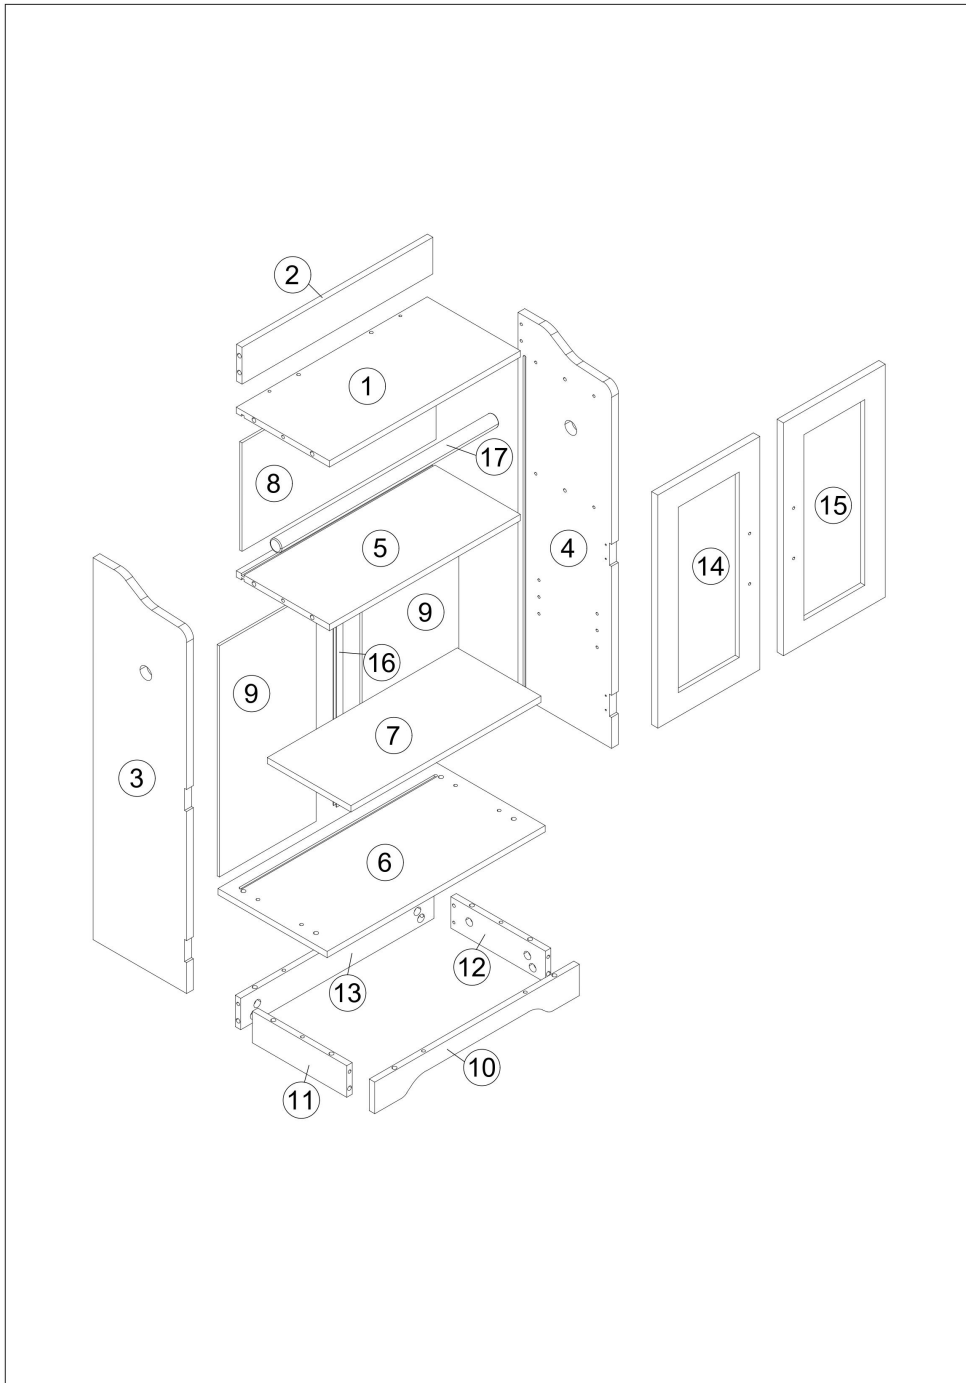

Item Description: Bathroom Cabinet

Components

1	 420x205x12mm	1	10	 450x60x12mm	1
2	 420x70x12mm	1	11	 208x60x12mm	1
3	 728x206x15mm	1	12	 208x60x12mm	1
4	 728x206x15mm	1	13	 425x60x12mm	1
5	 420x205x12mm	1	14	 444x224x14mm	1
6	 480x240x12mm	2	15	 444x224x14mm	2
7	 418x184x12mm	1	16	 431mm	1
8	 427x207x5mm	1	17	 Ø25*480mm	1
9	 441x213x15mm	2			

1

Ax2

2

Bx2
Cx2

3

	Ex2
	Fx1

4

	Ax12
--	------