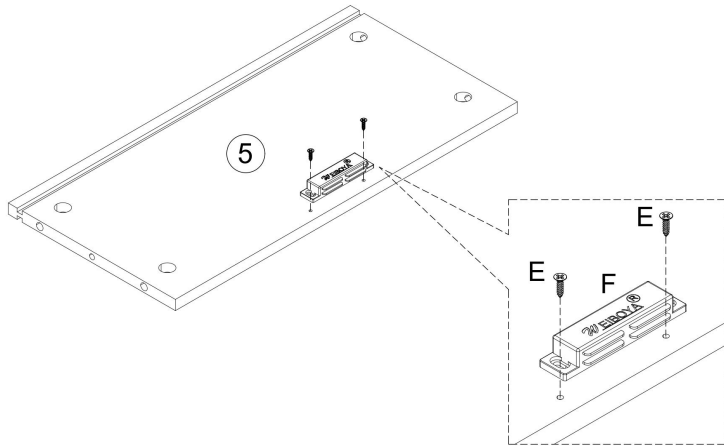

Item Description: Bathroom Cabinet

Components

1	 420x205x12mm	1	10	 450x60x12mm	1
2	 420x70x12mm	1	11	 208x60x12mm	1
3	 728x206x15mm	1	12	 208x60x12mm	1
4	 728x206x15mm	1	13	 425x60x12mm	1
5	 420x205x12mm	1	14	 444x224x14mm	1
6	 480x240x12mm	2	15	 444x224x14mm	2
7	 418x184x12mm	1	16	 431mm	1
8	 427x207x5mm	1	17	 Ø25*480mm	1
9	 441x213x15mm	2			

1

Ax2

2

Bx2
Cx2

3

	Ex2
	Fx1

4

	Ax12
--	------

20

19

 Hx4

5

 Bx6
 Cx2

6

15

Kx4