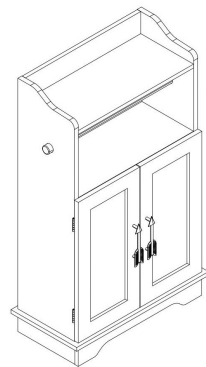

Item Description: Bathroom Cabinet

Components

1	 420x205x12mm	1	10	 450x60x12mm	1
2	 420x70x12mm	1	11	 208x60x12mm	1
3	 728x206x15mm	1	12	 208x60x12mm	1
4	 728x206x15mm	1	13	 425x60x12mm	1
5	 420x205x12mm	1	14	 444x224x14mm	1
6	 480x240x12mm	2	15	 444x224x14mm	2
7	 418x184x12mm	1	16	 431mm	1
8	 427x207x5mm	1	17	 Ø25*480mm	1
9	 441x213x15mm	2			