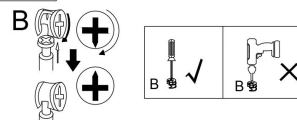

Item Description: Bathroom Cabinet

Components

1	 420x205x12mm	1	10	 450x60x12mm	1
2	 420x70x12mm	1	11	 208x60x12mm	1
3	 728x206x15mm	1	12	 208x60x12mm	1
4	 728x206x15mm	1	13	 425x60x12mm	1
5	 420x205x12mm	1	14	 444x224x14mm	1
6	 480x240x12mm	2	15	 444x224x14mm	2
7	 418x184x12mm	1	16	 431mm	1
8	 427x207x5mm	1	17	 Ø25*480mm	1
9	 441x213x15mm	2			

1

Ax2

2

Bx2
Cx2

3

	Ex2
	Fx1

4

	Ax12
--	------