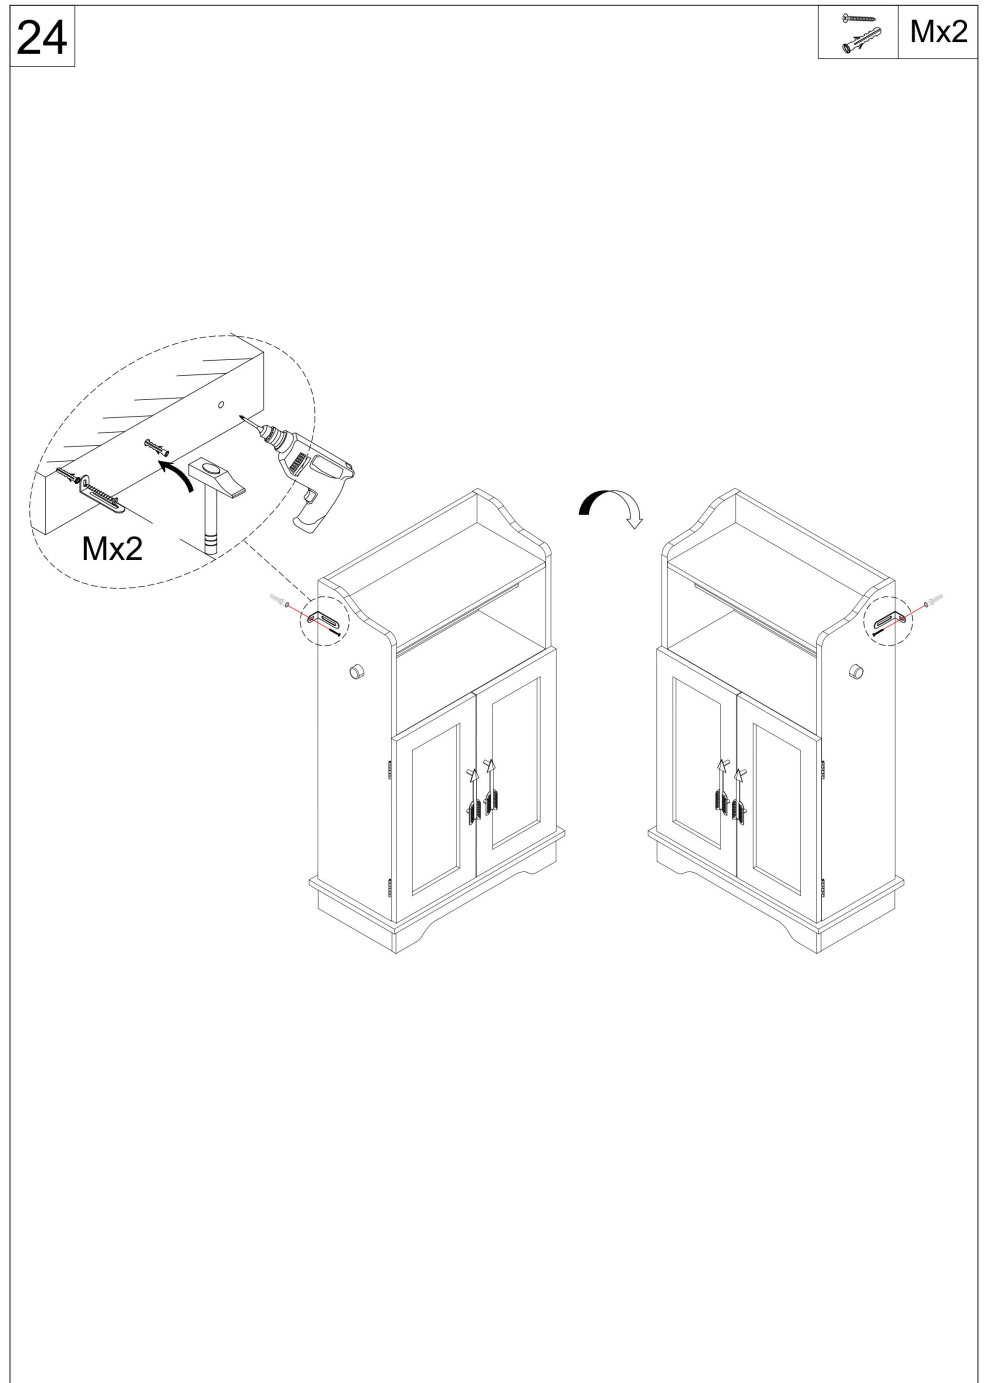

Item Description: Bathroom Cabinet

Components

1	 420x205x12mm	1	10	 450x60x12mm	1
2	 420x70x12mm	1	11	 208x60x12mm	1
3	 728x206x15mm	1	12	 208x60x12mm	1
4	 728x206x15mm	1	13	 425x60x12mm	1
5	 420x205x12mm	1	14	 444x224x14mm	1
6	 480x240x12mm	2	15	 444x224x14mm	2
7	 418x184x12mm	1	16	 431mm	1
8	 427x207x5mm	1	17	 Ø25*480mm	1
9	 441x213x15mm	2			