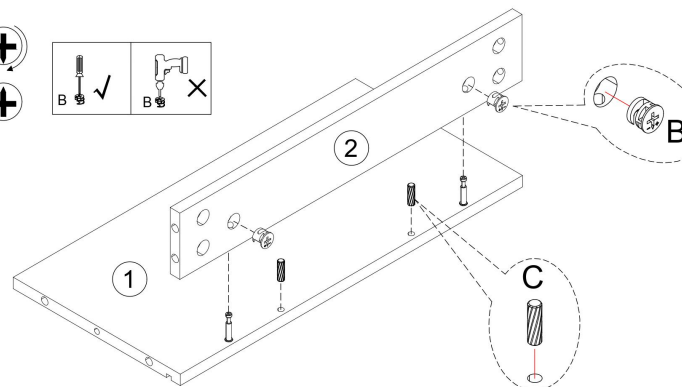

Item Description: Bathroom Cabinet

Components

1	 420x205x12mm	1	10	 450x60x12mm	1
2	 420x70x12mm	1	11	 208x60x12mm	1
3	 728x206x15mm	1	12	 208x60x12mm	1
4	 728x206x15mm	1	13	 425x60x12mm	1
5	 420x205x12mm	1	14	 444x224x14mm	1
6	 480x240x12mm	2	15	 444x224x14mm	2
7	 418x184x12mm	1	16	 431mm	1
8	 427x207x5mm	1	17	 Ø25*480mm	1
9	 441x213x15mm	2			

1

Ax2

2

Bx2
Cx2

3

	Ex2
	Fx1

4

	Ax12
--	------