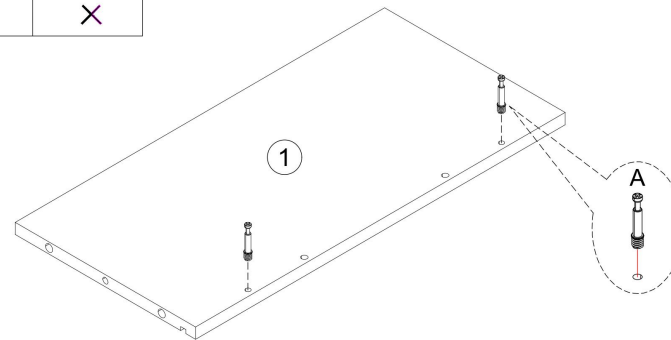

Item Description: Bathroom Cabinet

Components

1	 420x205x12mm	1	10	 450x60x12mm	1
2	 420x70x12mm	1	11	 208x60x12mm	1
3	 728x206x15mm	1	12	 208x60x12mm	1
4	 728x206x15mm	1	13	 425x60x12mm	1
5	 420x205x12mm	1	14	 444x224x14mm	1
6	 480x240x12mm	2	15	 444x224x14mm	2
7	 418x184x12mm	1	16	 431mm	1
8	 427x207x5mm	1	17	 Ø25*480mm	1
9	 441x213x15mm	2			

1

Ax2

2

Bx2
Cx2

3

	Ex2
	Fx1

4

	Ax12
--	------