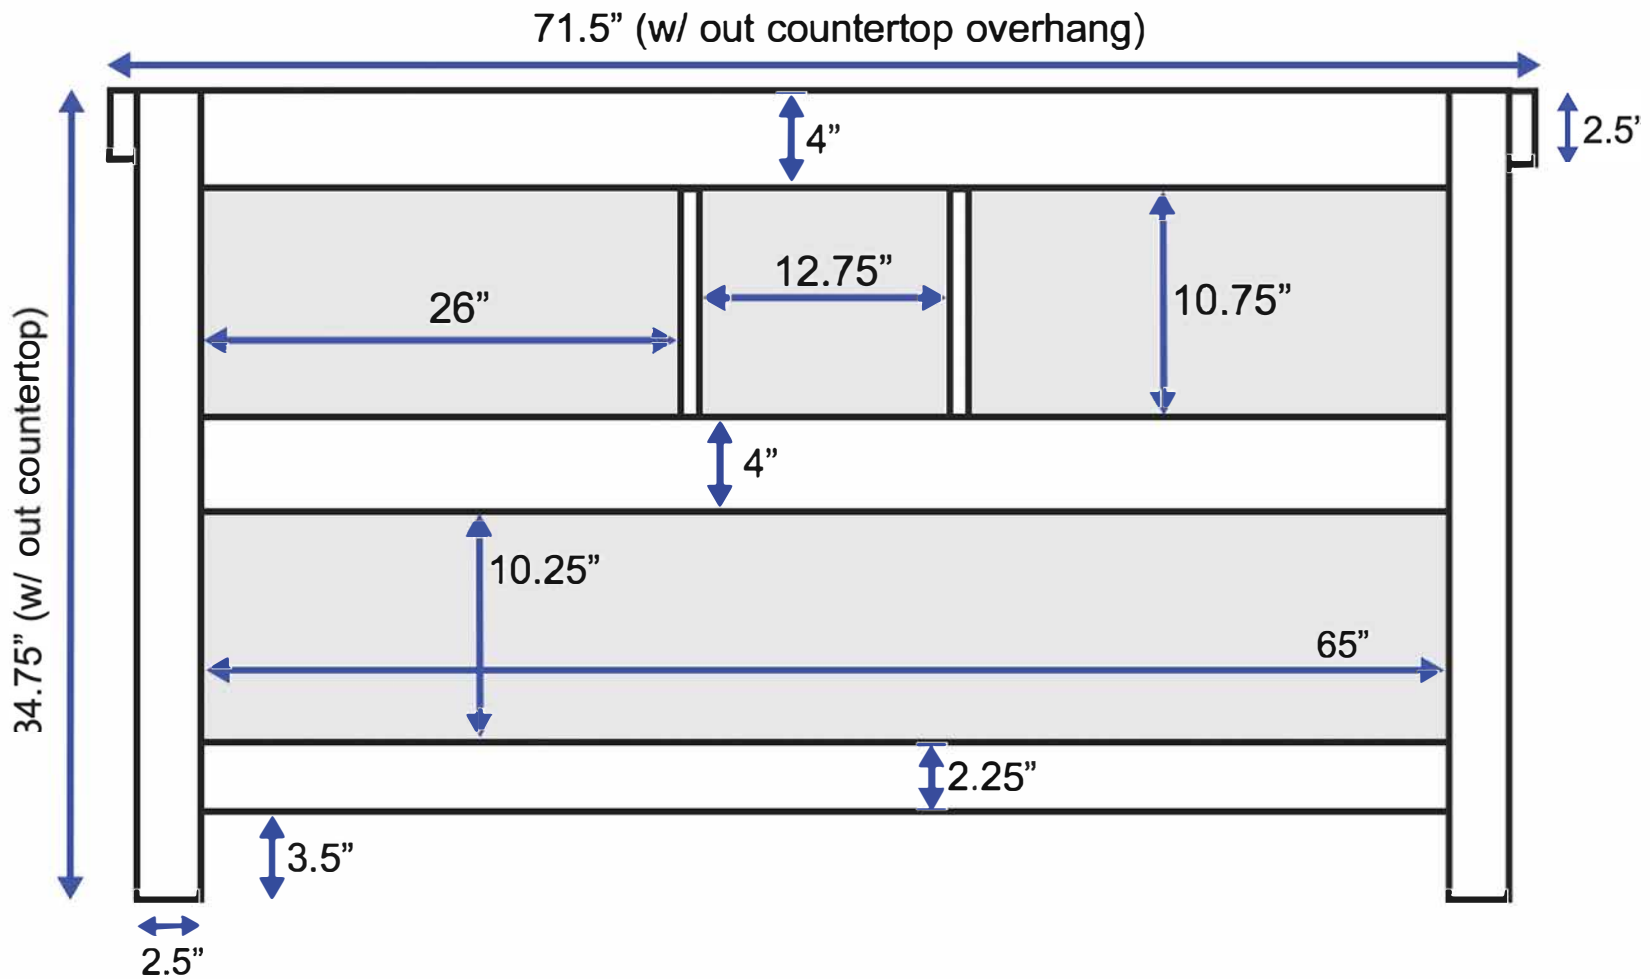

Charlotte 72-inch Double Vanity (Back View)

All measurements are approximate and rounded to the nearest quarter inch.
Please allow for a slight margin of error.