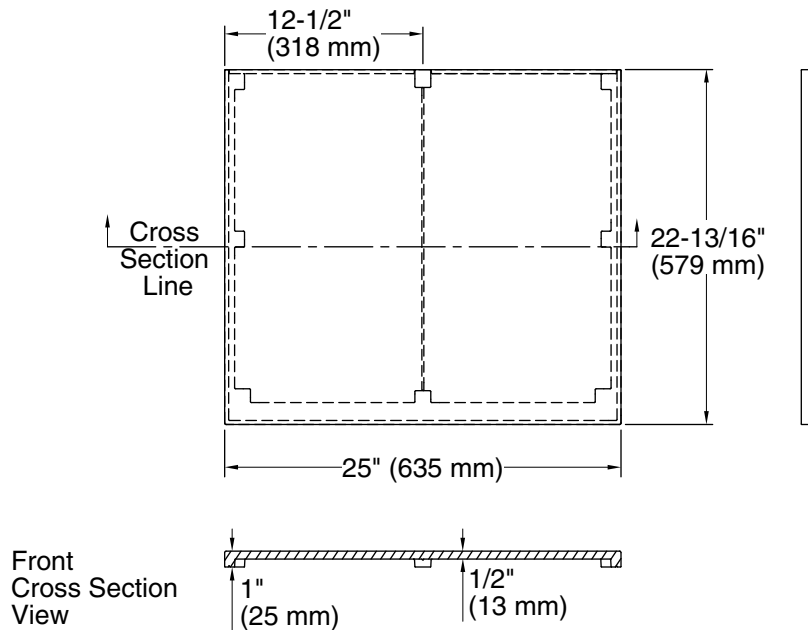

Solid/Expressions®

Bathroom Vanity Top
K-5436

Features

- Pairs with KOHLER drop-in and above-counter bathroom sinks.
- Pilot holes for 4" (102 mm) centerset, 8" (203 mm) widespread, or single-hole faucet installation.
- Coordinates with the industry-standard 24" (610 mm) KOHLER vanities.
- Field trimmable for alcove and corner installations.
- Optional side and backsplashes available (sold separately).

Material

- Solid surface.

Installation

- Vanity top.
- Accommodates single, 4" centerset, and 8" widespread faucet configurations.

Recommended Products/Accessories

K-23723 Faucet cleaner

Codes/Standards

None Applicable

Technical Information

All product dimensions are nominal.
Installation: Vanity top/ITB

Notes

Install this product according to the installation instructions.
Observe all local plumbing and building codes.
This countertop is designed to be installed with a KOHLER or standard-size vanity.