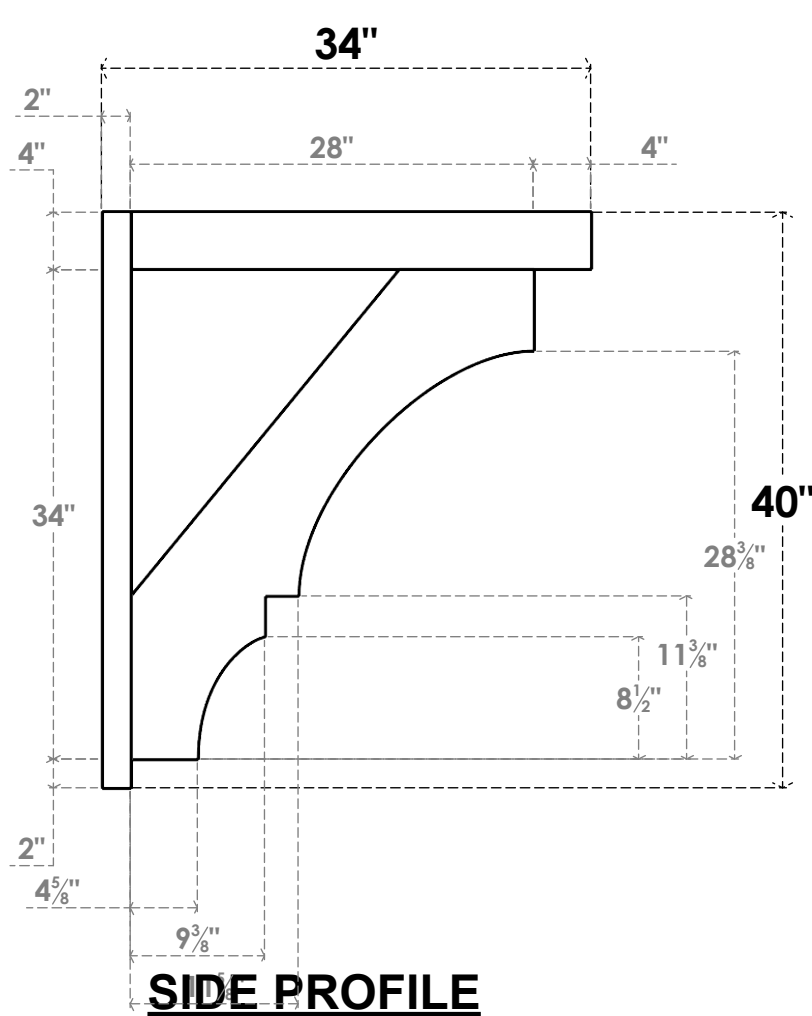

**ITEM NUMBER: OUTUROC040X060X34000X40000X040X020X040BOA44RCPR**

4"W TOP X 6"W BACK X 34"D X 40"H X 4"T TOP X 2"T BACK TIMBERTHANE ROUGH CEDAR BALBOA FAUX WOOD OPEN OUTLOOKER, BLOCK TOP AND BACK, 4"W CLOSED BRACE, PRIMED TAN

EKENA MILLWORK  
2300 WEST MAIN ST.  
CLARKSVILLE, TX 75426  
TOLL FREE: 866-607-0453  
WWW.EKENAMILLWORK.COM

**NOTES**

1. INSTALLATION TO BE COMPLETED IN ACCORDANCE WITH MANUFACTURER'S SPECIFICATIONS.
2. DRAWING MAY NOT BE TO SCALE
3. THIS DRAWING IS INTENDED FOR DESIGN AND PLANNING PURPOSES ONLY.
4. ALL INFORMATION CONTAINED HEREIN WAS CURRENT AT THE TIME OF DEVELOPMENT BUT MUST BE REVIEWED AND APPROVED BY THE PRODUCT MANUFACTURER TO BE CONSIDERED ACCURATE.
5. TIMBERTHANE ARCHITECTURAL PRODUCTS ARE MADE FROM HIGH DENSITY URETHANE AND COME FACTORY PRIMED