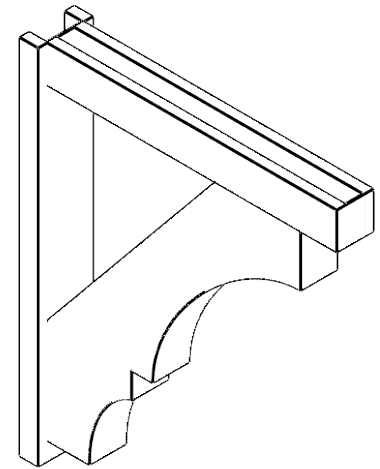

**ITEM NUMBER: OUTUROC040X060X34000X40000X040X020X040BOA44RCPR**

4"W TOP X 6"W BACK X 34"D X 40"H X 4"T TOP X 2"T BACK TIMBERTHANE ROUGH CEDAR BALBOA FAUX WOOD OPEN OUTLOOKER, BLOCK TOP AND BACK, 4"W CLOSED BRACE, PRIMED TAN

EKENA MILLWORK  
2300 WEST MAIN ST.  
CLARKSVILLE, TX 75426  
TOLL FREE: 866-607-0453  
WWW.EKENAMILLWORK.COM

**NOTES**

1. INSTALLATION TO BE COMPLETED IN ACCORDANCE WITH MANUFACTURER'S SPECIFICATIONS.
2. DRAWING MAY NOT BE TO SCALE
3. THIS DRAWING IS INTENDED FOR DESIGN AND PLANNING PURPOSES ONLY.
4. ALL INFORMATION CONTAINED HEREIN WAS CURRENT AT THE TIME OF DEVELOPMENT BUT MUST BE REVIEWED AND APPROVED BY THE PRODUCT MANUFACTURER TO BE CONSIDERED ACCURATE.
5. TIMBERTHANE ARCHITECTURAL PRODUCTS ARE MADE FROM HIGH DENSITY URETHANE AND COME FACTORY PRIMED