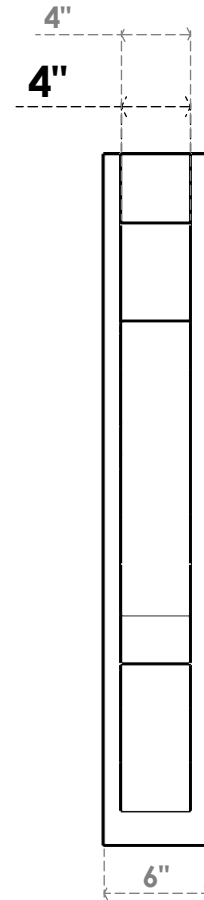

**ITEM NUMBER: OUTUROC040X060X34000X40000X040X020X040BOA44RCPR**

4"W TOP X 6"W BACK X 34"D X 40"H X 4"T TOP X 2"T BACK TIMBERTHANE ROUGH CEDAR BALBOA FAUX WOOD OPEN OUTLOOKER, BLOCK TOP AND BACK, 4"W CLOSED BRACE, PRIMED TAN

EKENA MILLWORK  
2300 WEST MAIN ST.  
CLARKSVILLE, TX 75426  
TOLL FREE: 866-607-0453  
WWW.EKENAMILLWORK.COM

**NOTES**

1. INSTALLATION TO BE COMPLETED IN ACCORDANCE WITH MANUFACTURER'S SPECIFICATIONS.
2. DRAWING MAY NOT BE TO SCALE
3. THIS DRAWING IS INTENDED FOR DESIGN AND PLANNING PURPOSES ONLY.
4. ALL INFORMATION CONTAINED HEREIN WAS CURRENT AT THE TIME OF DEVELOPMENT BUT MUST BE REVIEWED AND APPROVED BY THE PRODUCT MANUFACTURER TO BE CONSIDERED ACCURATE.
5. TIMBERTHANE ARCHITECTURAL PRODUCTS ARE MADE FROM HIGH DENSITY URETHANE AND COME FACTORY PRIMED